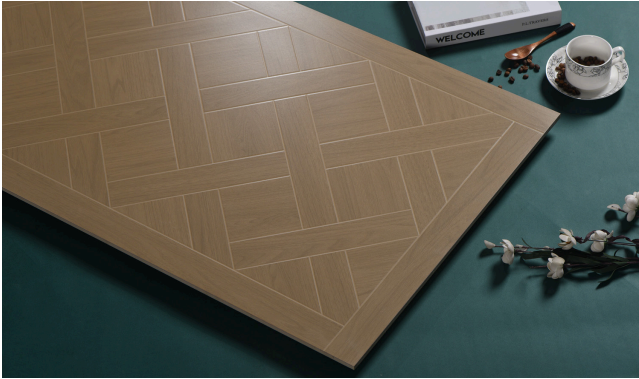

Product

Size : 600x1200
Finishing : Matt

Pcs/ctn : 2 pcs
Pcs/M² : 1.38 pcs
M² /ctn : 1.44m²

R21610