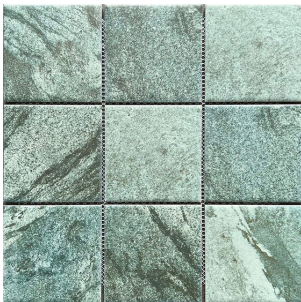

RF699MON97