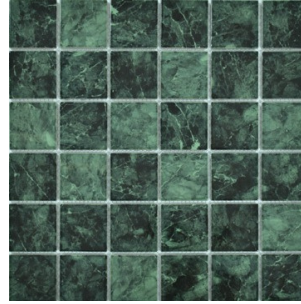

MONTILE^o

Product Series

RAINFOREST

Mosaic Collection

Poetic Expression in Architectural Form

Nimbus Art transforms surfaces into refined visual statements, blending artistic depth with contemporary design sensibility. Inspired by fluid movement, layered textures, and atmospheric tonal transitions, each piece evokes a sense of softness and elegance while maintaining architectural clarity. Crafted with precision and advanced surface technology, Nimbus Art offers enduring beauty and refined character—ideal for feature walls and curated spaces that seek individuality with a timeless aesthetic.

Seed Size : 48x48x6mm
Sheet Size : 306x306x6mm

Shts/ctn : 22 pcs
Shts/M² : 11 pcs
M² /ctn : 2.0m²

RF67MON48

RF972MON48

RF973MON48

RF68MON48

RF91MON48

RF92MON48