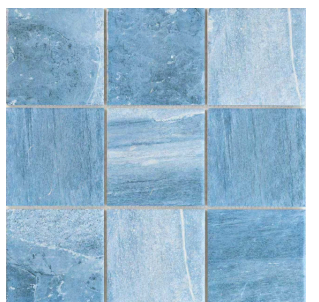

RF915MON97