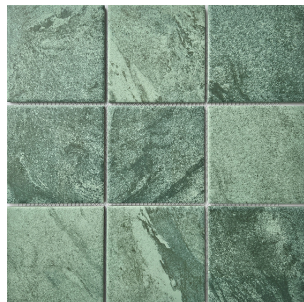

Product Seed Size : 97x97x6mm
Sheet Size : 300x300x6mm

Shts/ctn : 22 pcs
Shts/M² : 11 pcs
M² /ctn : 2.0m²

RF68MON97