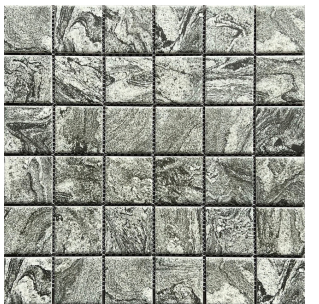

MONTILE^o

Product Series

RAINFOREST

Mosaic Collection

Poetic Expression in Architectural Form

Nimbus Art transforms surfaces into refined visual statements, blending artistic depth with contemporary design sensibility. Inspired by fluid movement, layered textures, and atmospheric tonal transitions, each piece evokes a sense of softness and elegance while maintaining architectural clarity. Crafted with precision and advanced surface technology, Nimbus Art offers enduring beauty and refined character—ideal for feature walls and curated spaces that seek individuality with a timeless aesthetic.

RF93MON48

RF94MON48

RF918MON48

RF919MON48

RF934MON48

RF935MON48

RF974MON48

RF975MON48