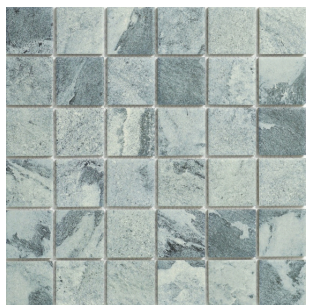

Product

Seed Size : 48x48x6mm
Sheet Size : 306x306x6mm

Shts/ctn : 22 pcs
Shts/M² : 11 pcs
M² /ctn : 2.0m²

RF94MON48