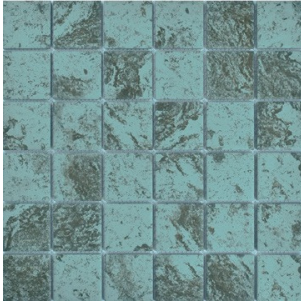

Product

Seed Size : 48x48x6mm
Sheet Size : 306x306x6mm

Shts/ctn : 22 pcs
Shts/M² : 11 pcs
M² /ctn : 2.0m²

RF67MON48