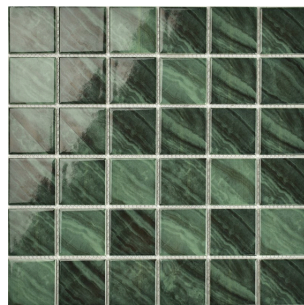

MONTILE^o

Product Series

RAINFOREST

Mosaic Collection

Poetic Expression in Architectural Form

Nimbus Art transforms surfaces into refined visual statements, blending artistic depth with contemporary design sensibility. Inspired by fluid movement, layered textures, and atmospheric tonal transitions, each piece evokes a sense of softness and elegance while maintaining architectural clarity. Crafted with precision and advanced surface technology, Nimbus Art offers enduring beauty and refined character—ideal for feature walls and curated spaces that seek individuality with a timeless aesthetic.

RF93MON48

RF94MON48

RF918MON48

RF919MON48

RF934MON48

RF935MON48

RF974MON48

RF975MON48