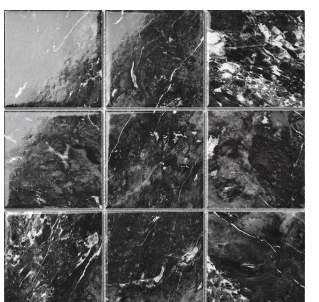

MONTILE^o

Product Series

RAINFOREST

Mosaic Collection

Poetic Expression in Architectural Form

Nimbus Art transforms surfaces into refined visual statements, blending artistic depth with contemporary design sensibility. Inspired by fluid movement, layered textures, and atmospheric tonal transitions, each piece evokes a sense of softness and elegance while maintaining architectural clarity. Crafted with precision and advanced surface technology, Nimbus Art offers enduring beauty and refined character—ideal for feature walls and curated spaces that seek individuality with a timeless aesthetic.

RF909MON97

RF914MON97

RF915MON97

RF916MON97

RF918MON97

RF919MON97

RF974MON97

Product