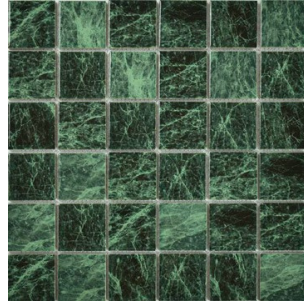

RF972MON48