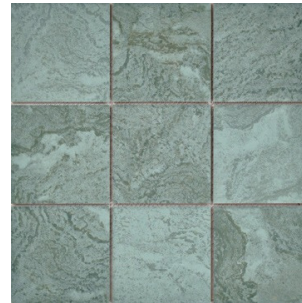

RF917MON97