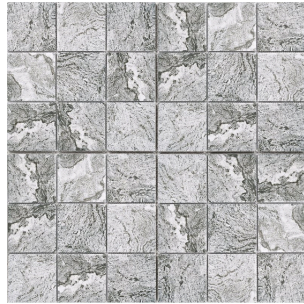

RF919MON48