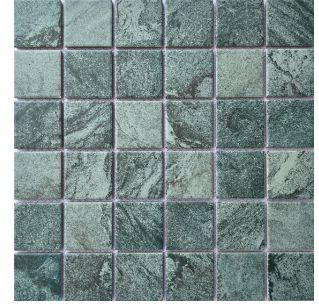

Product

Seed Size : 48x48x6mm
Sheet Size : 306x306x6mm

Shts/ctn : 22 pcs
Shts/M² : 11 pcs
M² /ctn : 2.0m²

RF68MON48