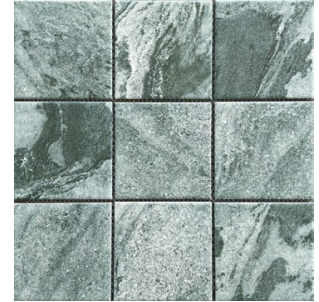

MONTILE^o

Product Series

RAINFOREST

Mosaic Collection

Poetic Expression in Architectural Form

Nimbus Art transforms surfaces into refined visual statements, blending artistic depth with contemporary design sensibility. Inspired by fluid movement, layered textures, and atmospheric tonal transitions, each piece evokes a sense of softness and elegance while maintaining architectural clarity. Crafted with precision and advanced surface technology, Nimbus Art offers enduring beauty and refined character—ideal for feature walls and curated spaces that seek individuality with a timeless aesthetic.

An Artistic Presence for Elevated Interiors

Product Seed Size : 97x97x6mm
Sheet Size : 300x300x6mm

Shts/ctn : 22 pcs
Shts/M² : 11 pcs
M² /ctn : 2.0m²

RF67MON97

RF91MON97

RF92MON97

RF93MON97

RF94MON97