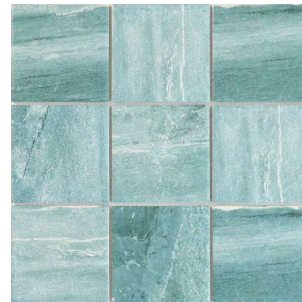

RF914MON97