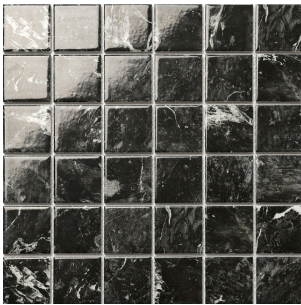

MONTILE^o

Product Series

RAINFOREST

Mosaic Collection

Poetic Expression in Architectural Form

Nimbus Art transforms surfaces into refined visual statements, blending artistic depth with contemporary design sensibility. Inspired by fluid movement, layered textures, and atmospheric tonal transitions, each piece evokes a sense of softness and elegance while maintaining architectural clarity. Crafted with precision and advanced surface technology, Nimbus Art offers enduring beauty and refined character—ideal for feature walls and curated spaces that seek individuality with a timeless aesthetic.

RF93MON48

RF94MON48

RF918MON48

RF919MON48

RF934MON48

RF935MON48

RF974MON48

RF975MON48