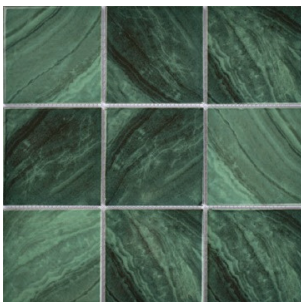

RF975MON97