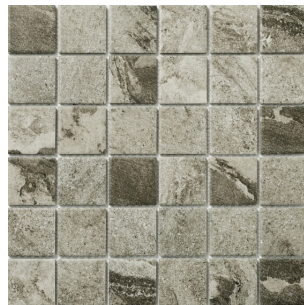

Product

Seed Size : 48x48x6mm
Sheet Size : 306x306x6mm

Shts/ctn : 22 pcs
Shts/M² : 11 pcs
M² /ctn : 2.0m²

RF92MON48