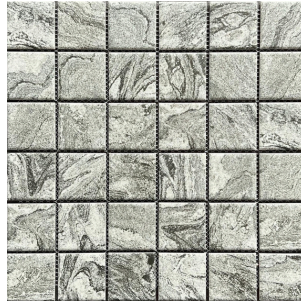

MONTILE^o

Product Series

RAINFOREST

Mosaic Collection

Poetic Expression in Architectural Form

Nimbus Art transforms surfaces into refined visual statements, blending artistic depth with contemporary design sensibility. Inspired by fluid movement, layered textures, and atmospheric tonal transitions, each piece evokes a sense of softness and elegance while maintaining architectural clarity. Crafted with precision and advanced surface technology, Nimbus Art offers enduring beauty and refined character—ideal for feature walls and curated spaces that seek individuality with a timeless aesthetic.

RF93MON48

RF94MON48

RF918MON48

RF919MON48

RF934MON48

RF935MON48

RF974MON48

RF975MON48