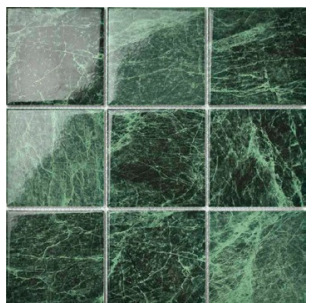

RF972MON97