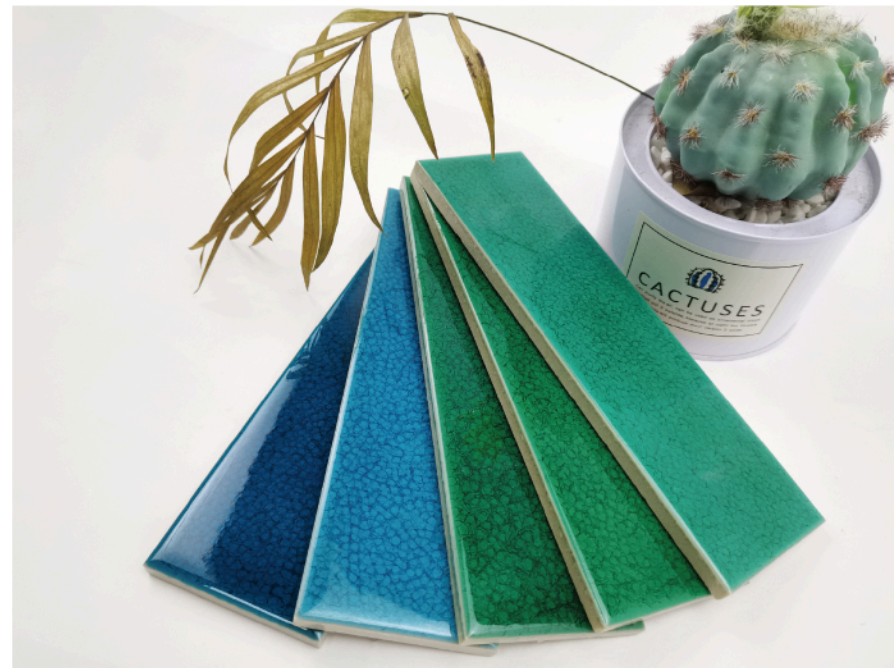

MBL60204 (Glossy)

MBL60218 (Glossy)

MBL60202 (Glossy)

MBL60211 (Glossy)

MBL60200

SIZE	CRACK SERIES	PCS/CTN	SQM/CTN	KG/CTN	CTNS/PLT
60×200MM		83	1	22	64

Matte Series

M60300 (Matt)