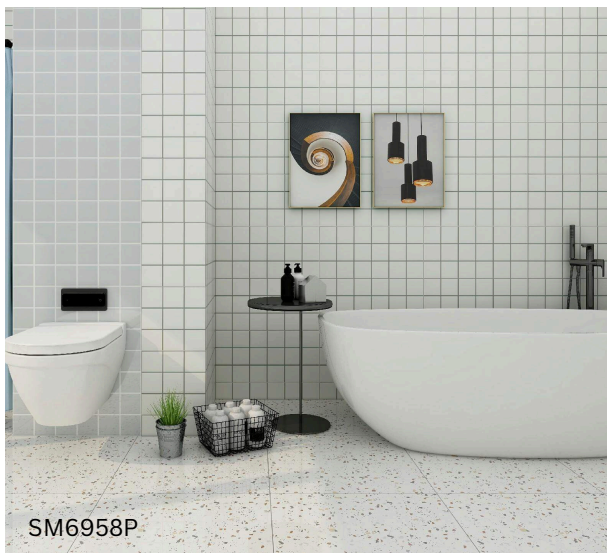

SM6958P

SM6956P

MONTILE^o

Product Series

TERRAZO TILES

Porcelain Collection | 600x1200mm

Terrazzo tiles in 600×1200mm format offer a refined, contemporary expression of a timeless material, combining elegant aggregate detailing with the visual continuity of large-format design. The elongated slab enhances spatial flow and delivers a clean, upscale aesthetic—ideal for luxury residential and commercial interiors seeking understated sophistication.