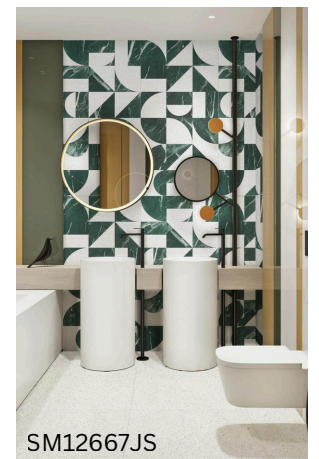

Product

Size : 600x1200
Finishing : Matt

Pcs/ctn : 2 pcs
Pcs/M² : 2.77 pcs
M² /ctn : 1.44m²

SM12667JS