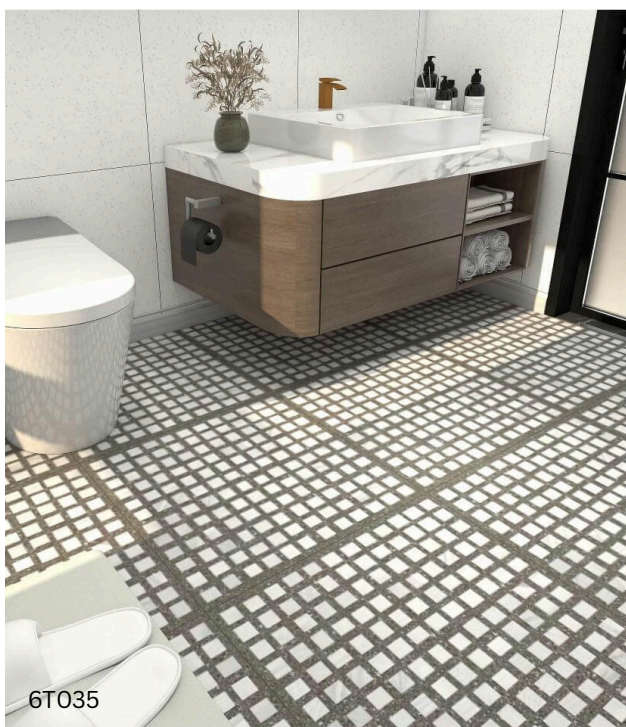

DS0614

6T035