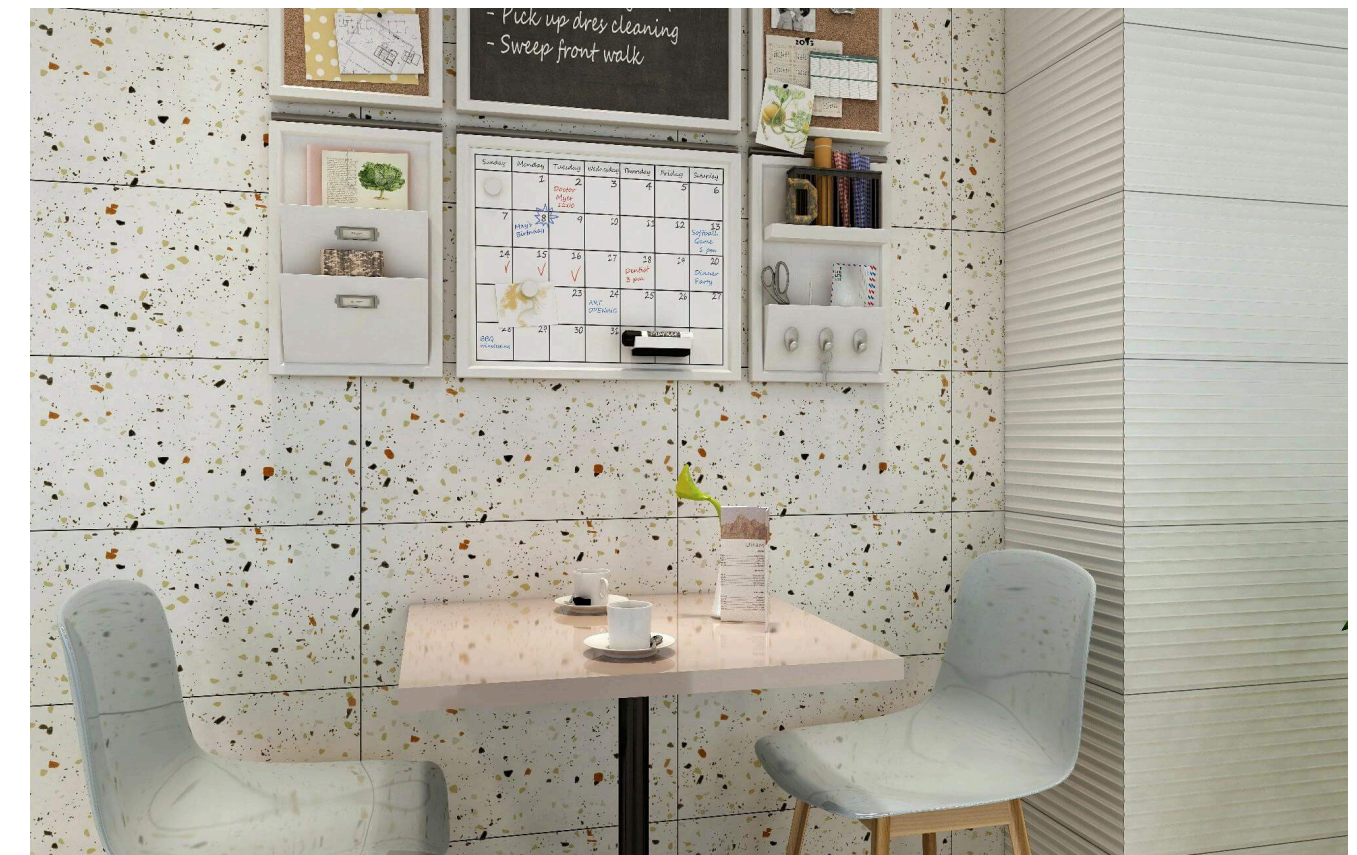

MONTILE^o

Product Series

TERRAZO TILES

Porcelain Collection | 600x600mm

Timeless Craft, Contemporary Expression

Terrazzo tiles embody a refined balance between heritage craftsmanship and modern design sophistication. Characterised by delicately embedded aggregates set within a smooth, stone-like surface, each tile presents a unique composition that feels both artistic and architectural. Meticulously manufactured for consistency and durability, terrazzo offers exceptional performance alongside its distinctive visual depth. Its understated elegance makes it a versatile choice for high-end residential interiors, luxury retail spaces, and contemporary commercial environments where design longevity and refined aesthetics are paramount.