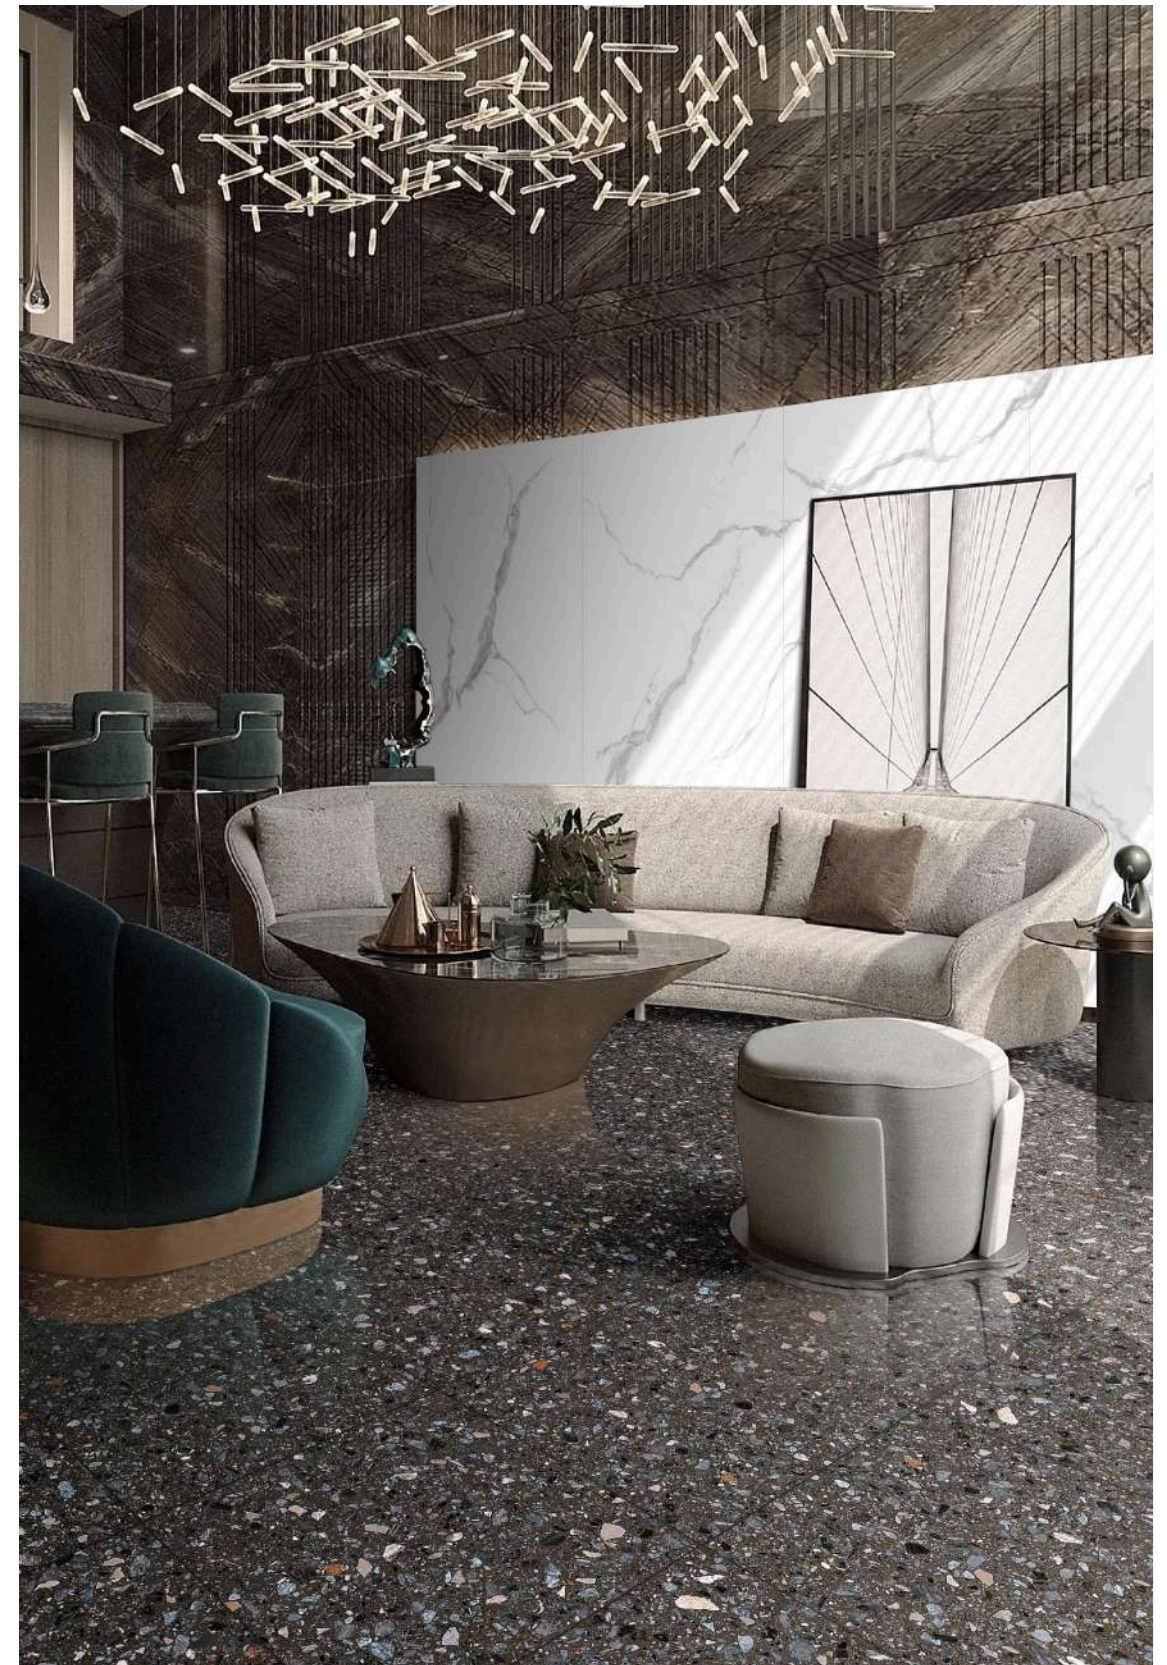

Product: X66J46

RUSTIC SERIES
TERRAZZO

Product: X6PT313T