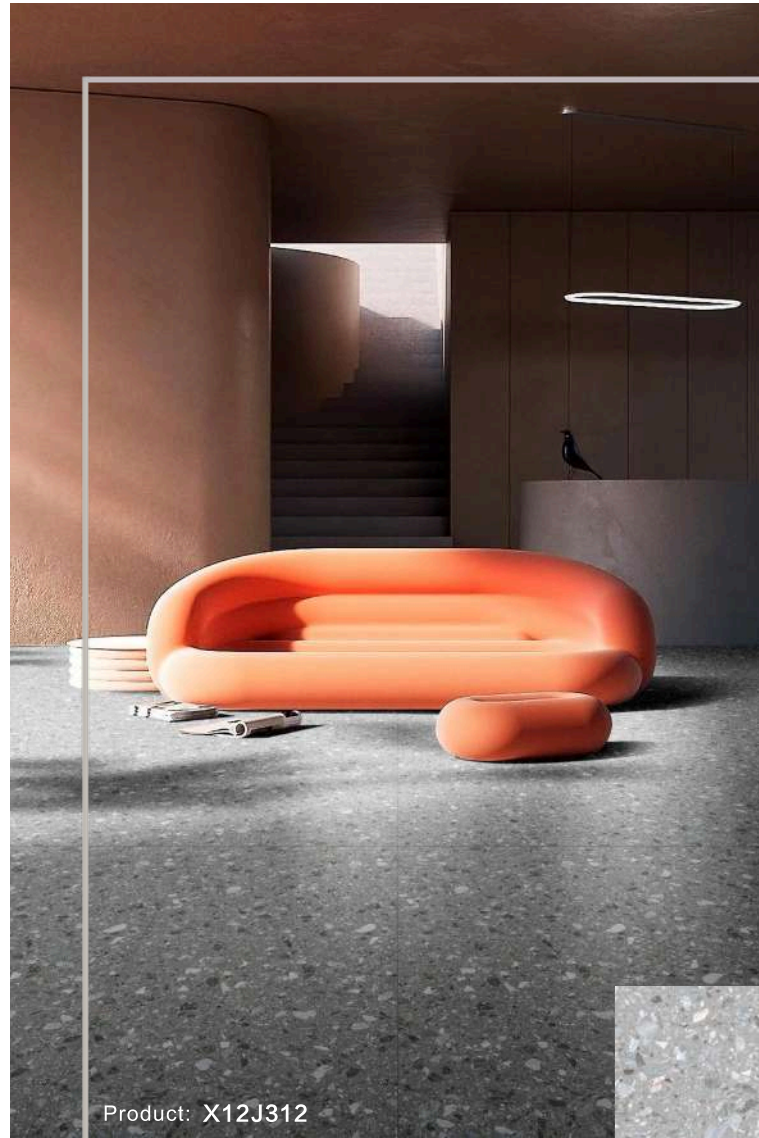

1SP66H10W

Size: 600X600mm 24 " X24 "  
Finish: **Matt**

Product: 1SP66H09W

Product: X12J312

RUSTIC SERIES  
**TERRAZZO**

SIZE:

600X1200mm  
24 " X48 "

600X600mm  
24 " X24 "