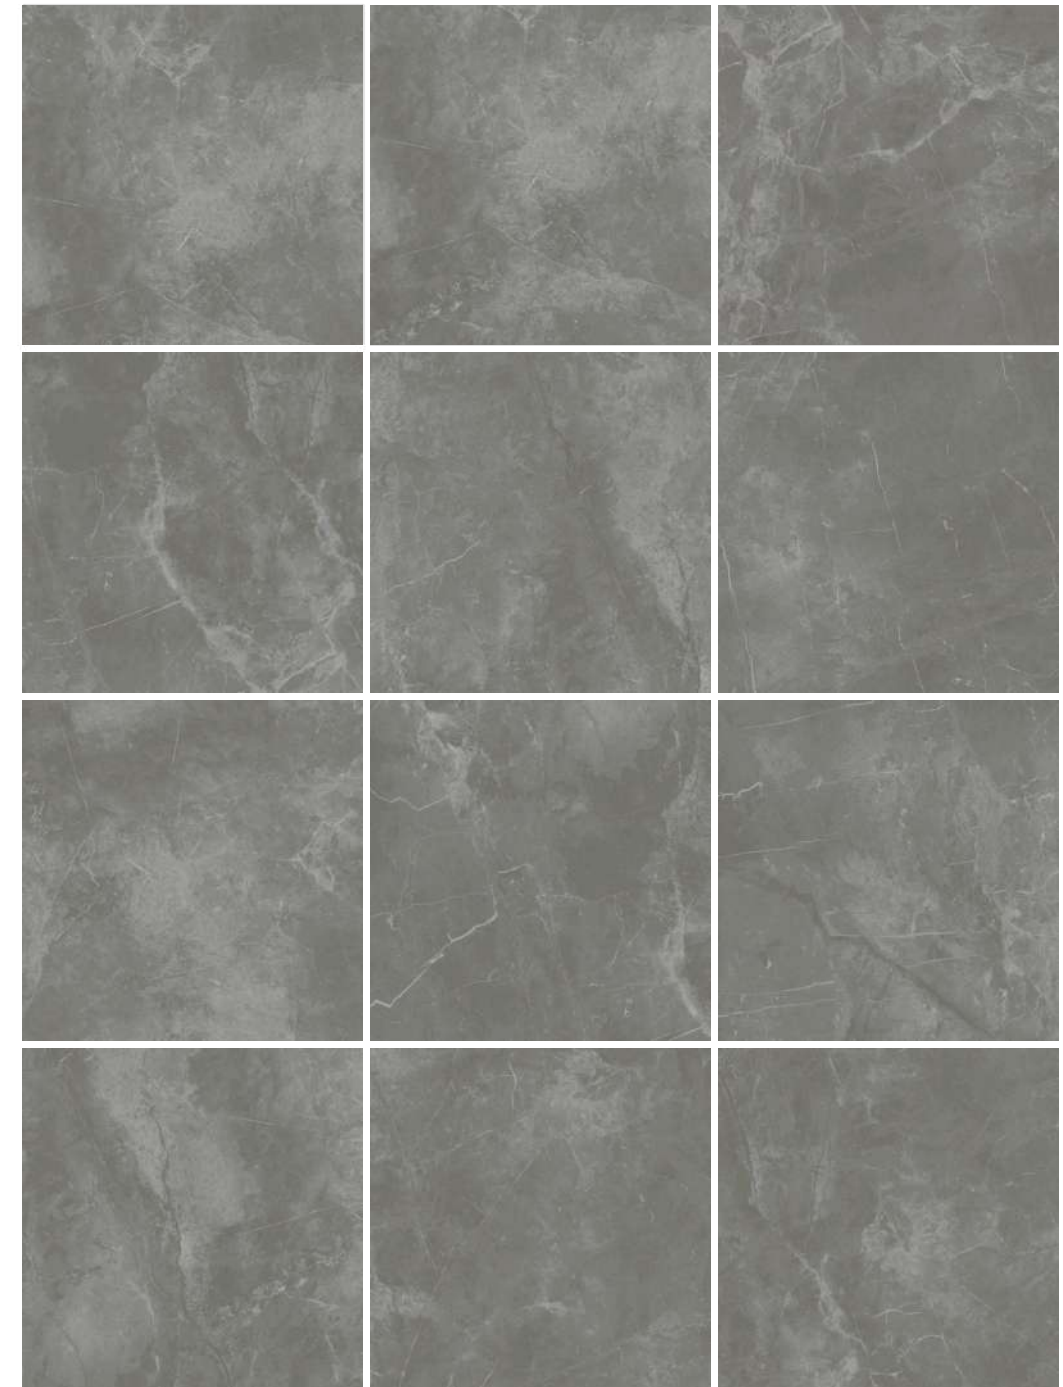

X66J57

Cloud Dora Gray

Size: 600X600mm 24 " X24 "
Finish: **Matt**