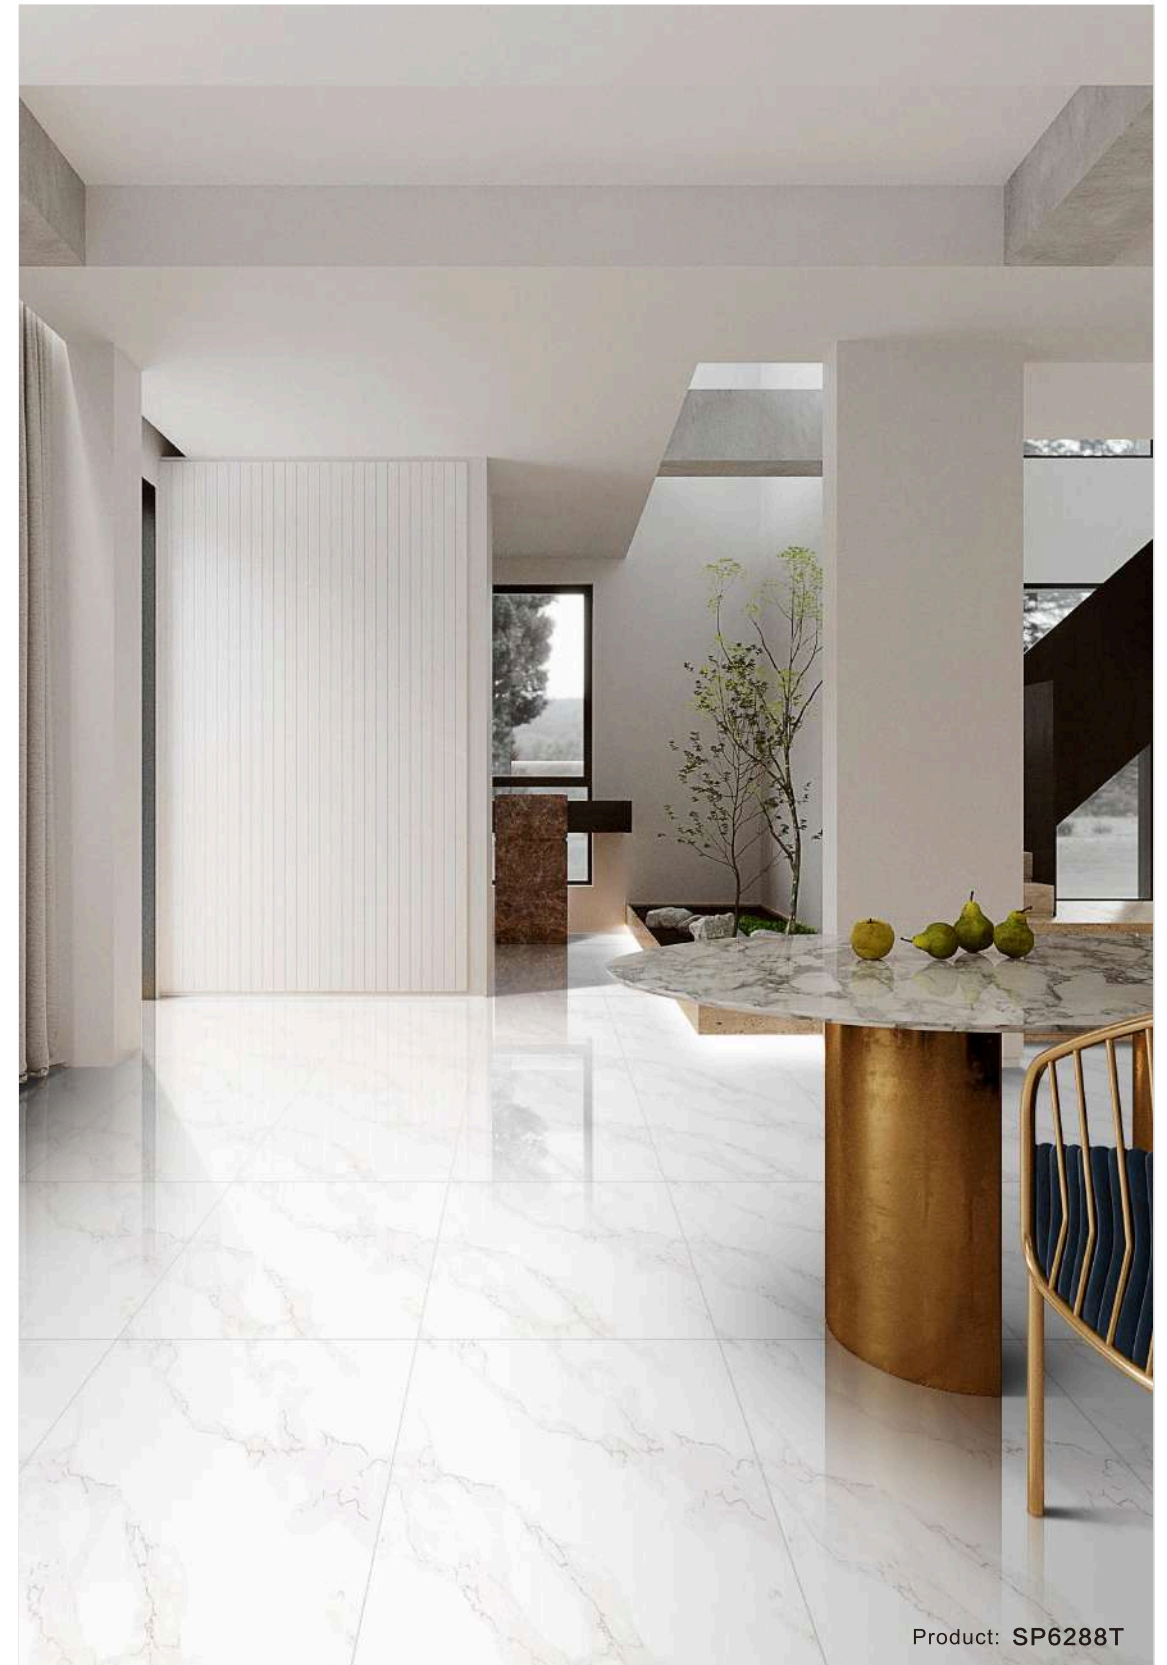

## SNOW WHITE

SIZE:

600X600mm  
24 " X24 "

Polished

Free collocation

Use on Floor

Use on Wall

Product: SP6288T