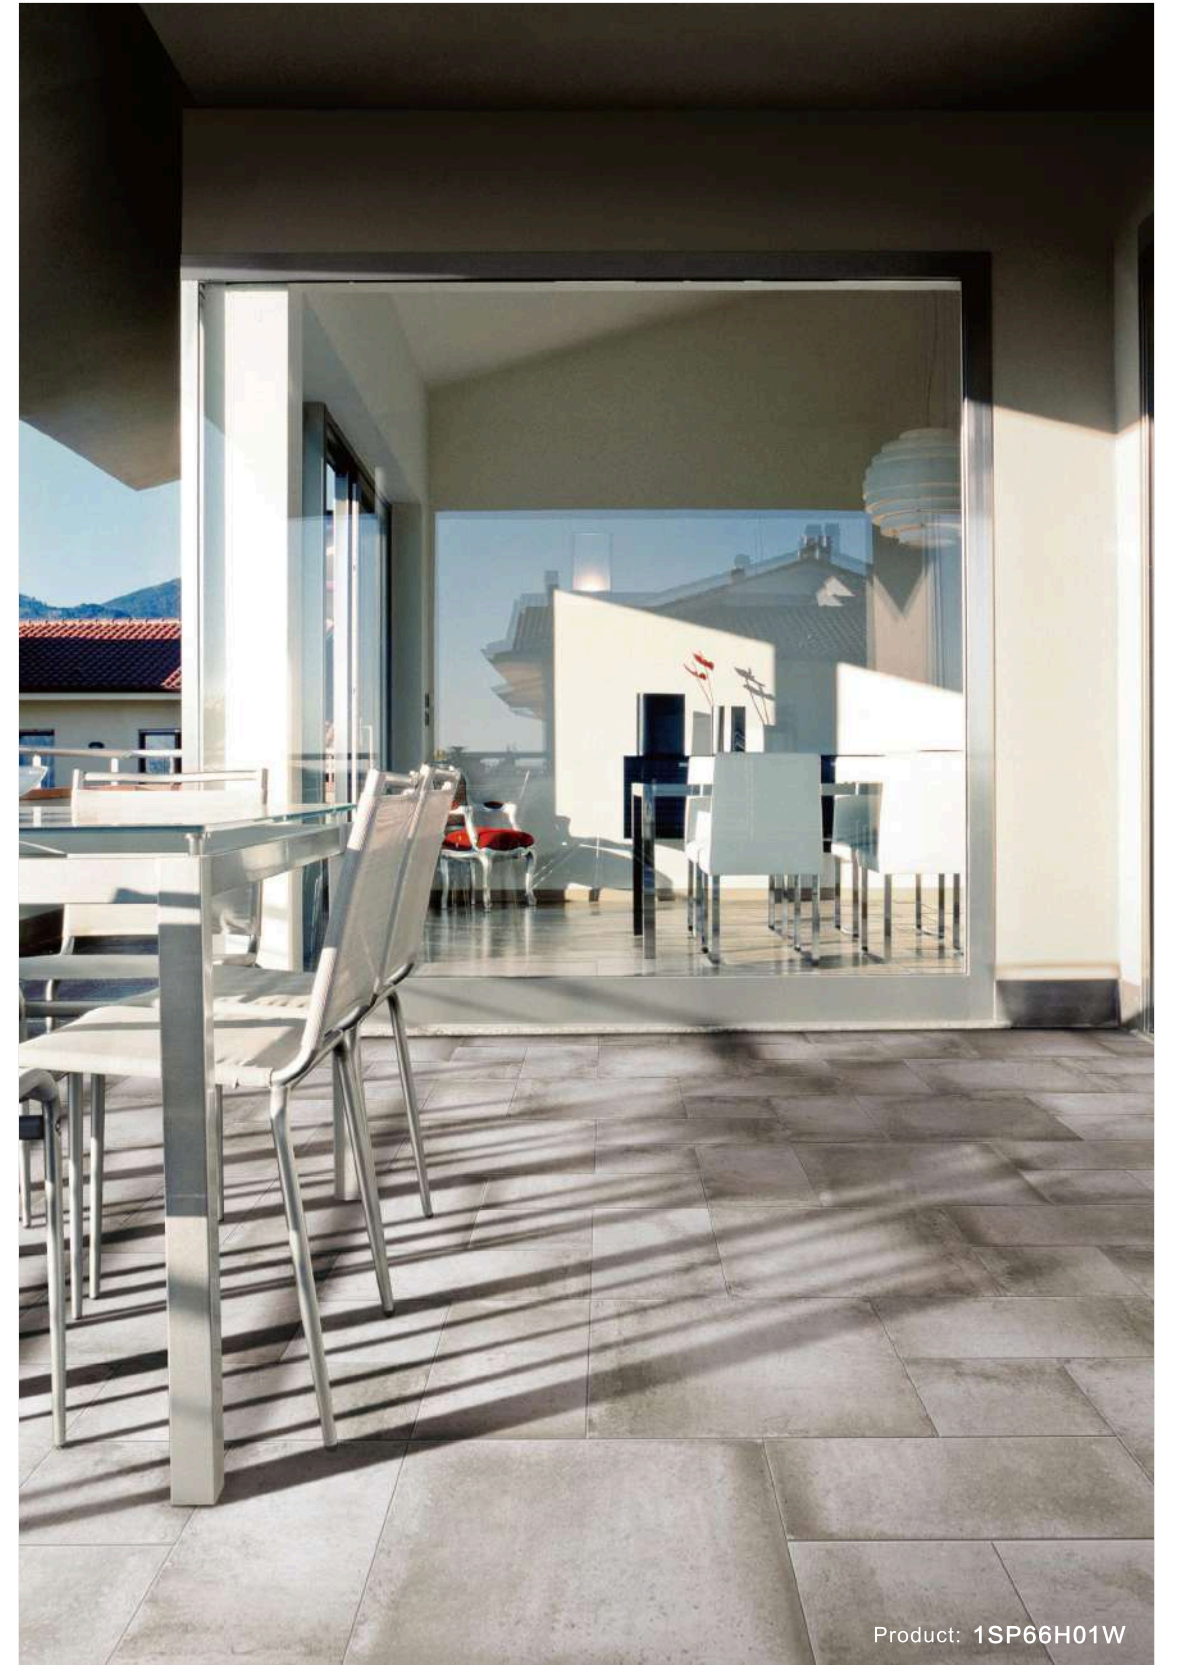

600X600mm  
24 " X24 "

High Digital

Matt

Multiple Faces

Free collocation

Use on Floor

Use on Wall

Product: 1SP66H01W