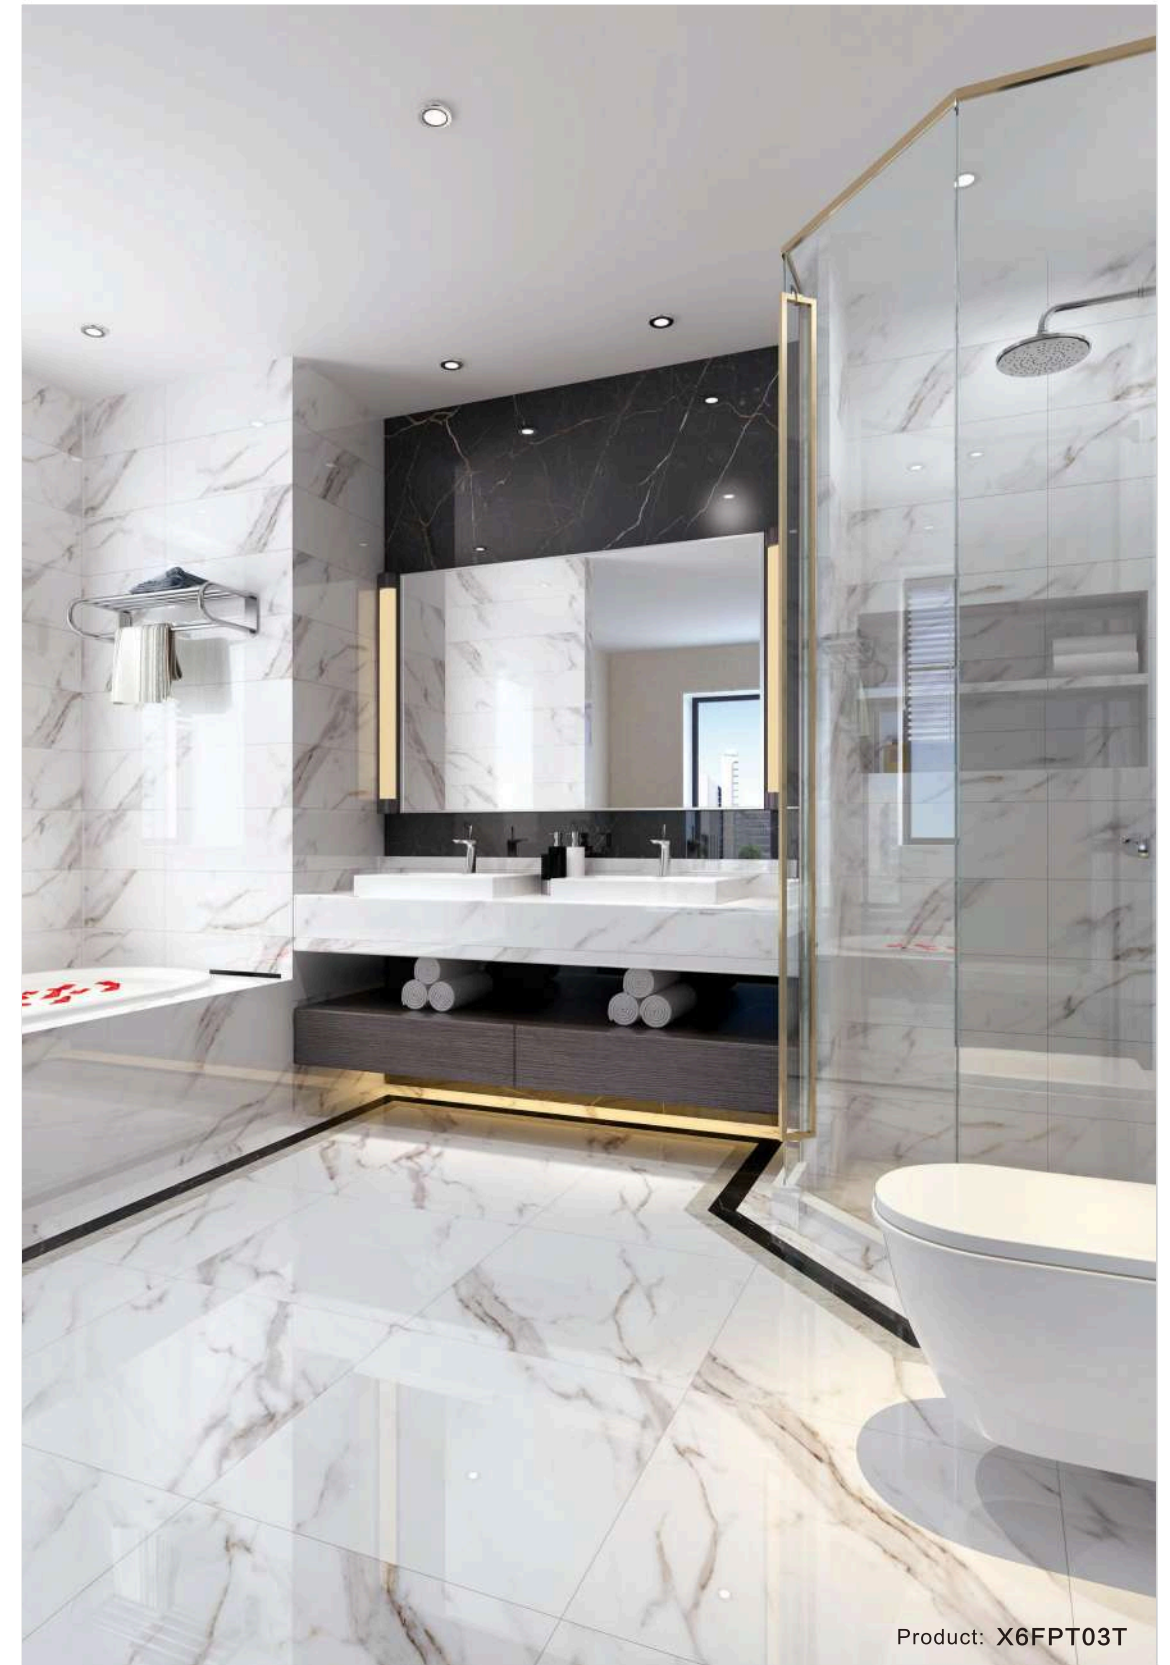

MARBEL SERIES

SUPER WHITE GLAZED

SIZE:

High Digital

Polished

Soft

Multiple Faces

Free collocation

Use on Floor

Use on Wall

Product: X6FPT03T