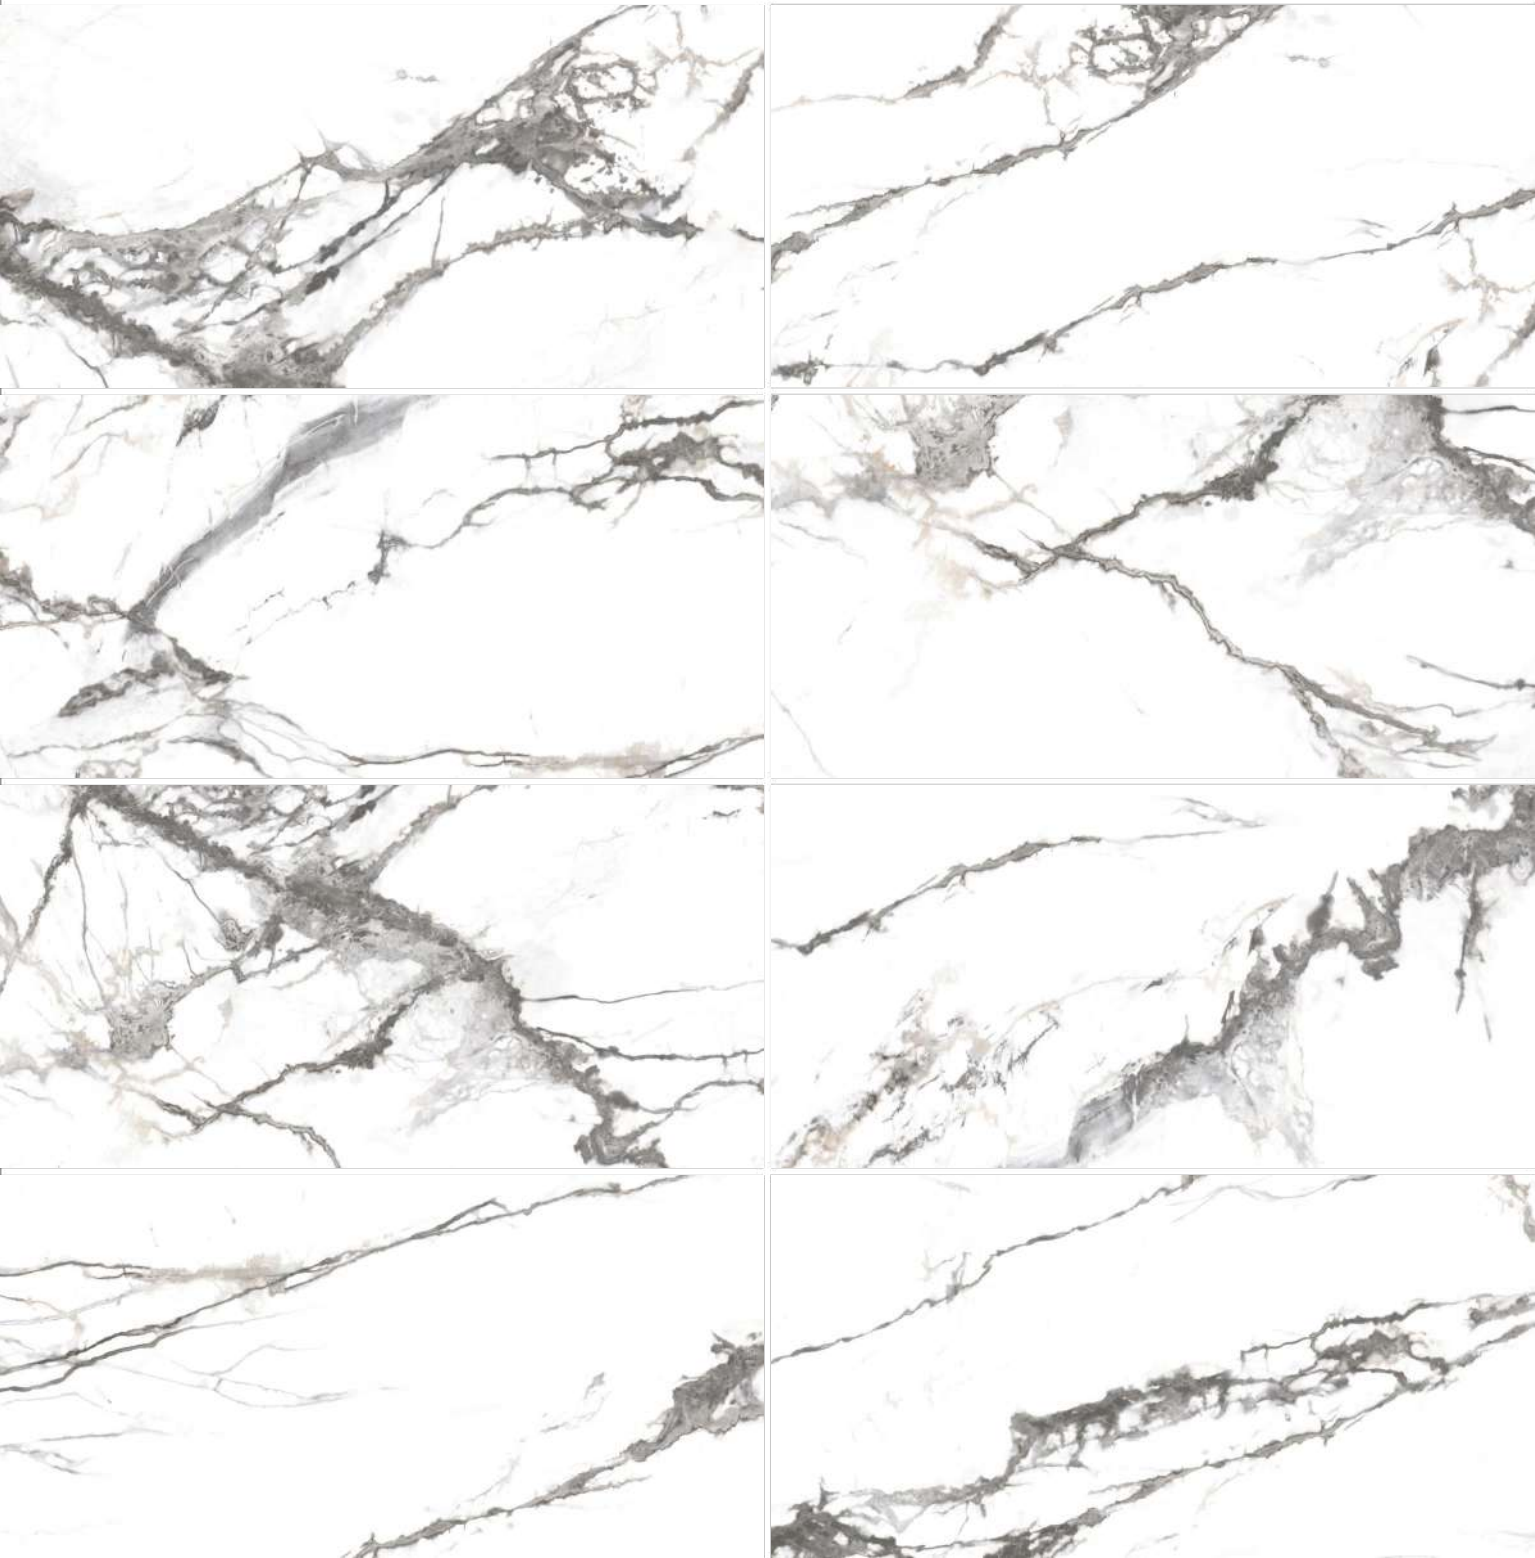

MONTILE^o

MARBEL SERIES
POLISHED GLAZED

X12FJT45T

Size: 600X1200mm 24 " X48 "
Finish: **Polished**