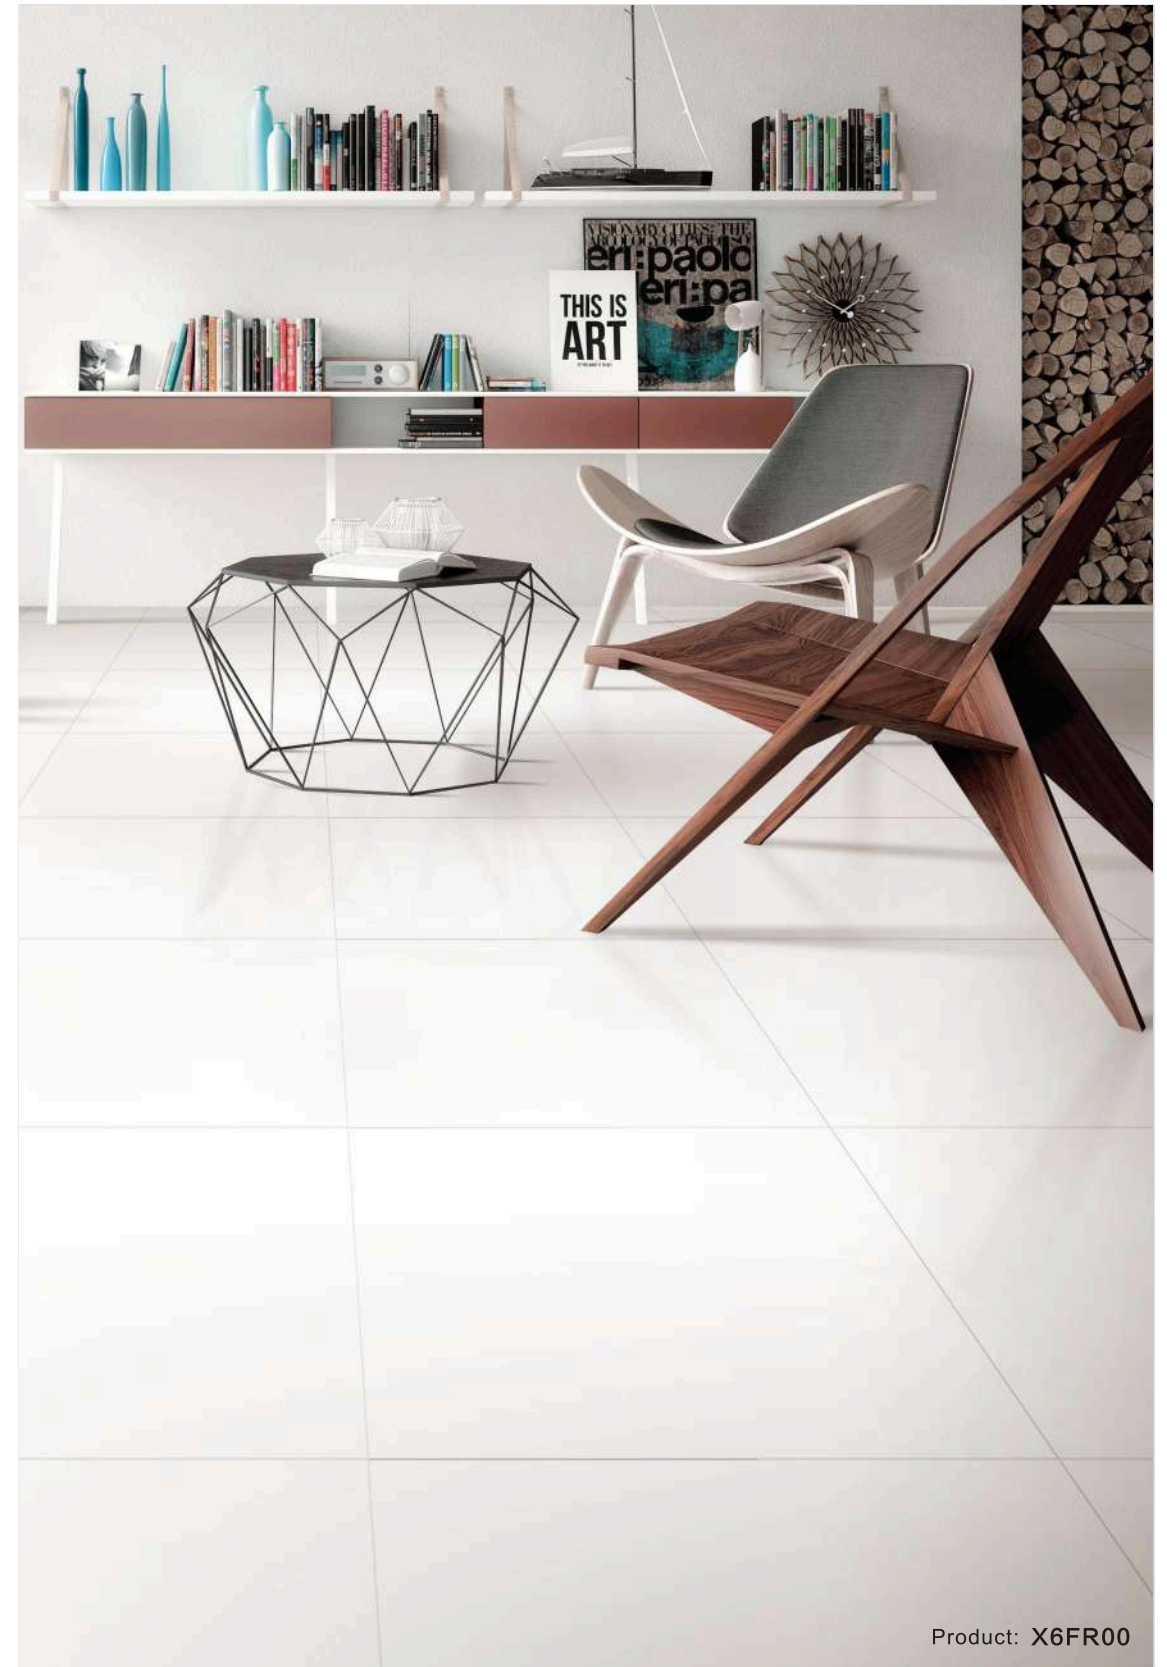

Product: SP6365T

POLISHED TILES
PURE COLOR

SIZE:

600X1200mm
24 " X48 "

600X600mm
24 " X24 "

- P
  Polished
- M
  Matt
- S
  Soft
- Free collocation
- Use on Floor
- Use on Wall