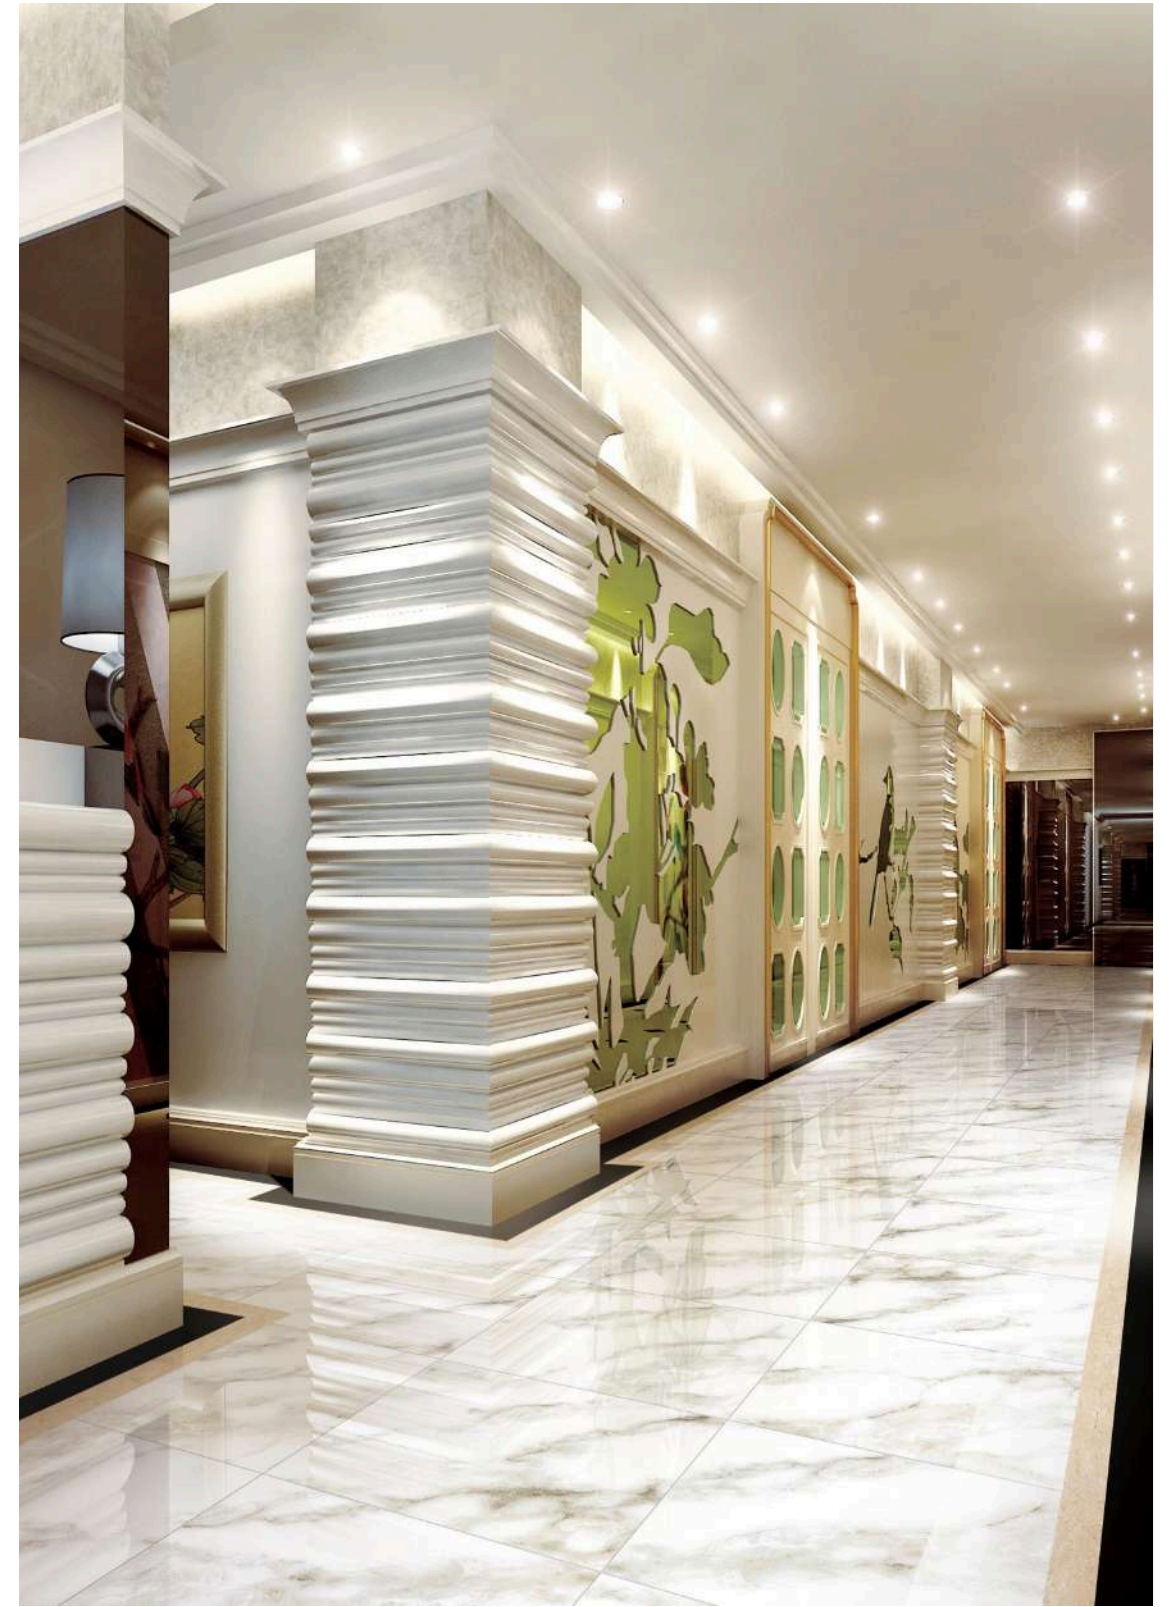

Product: X6PT05T