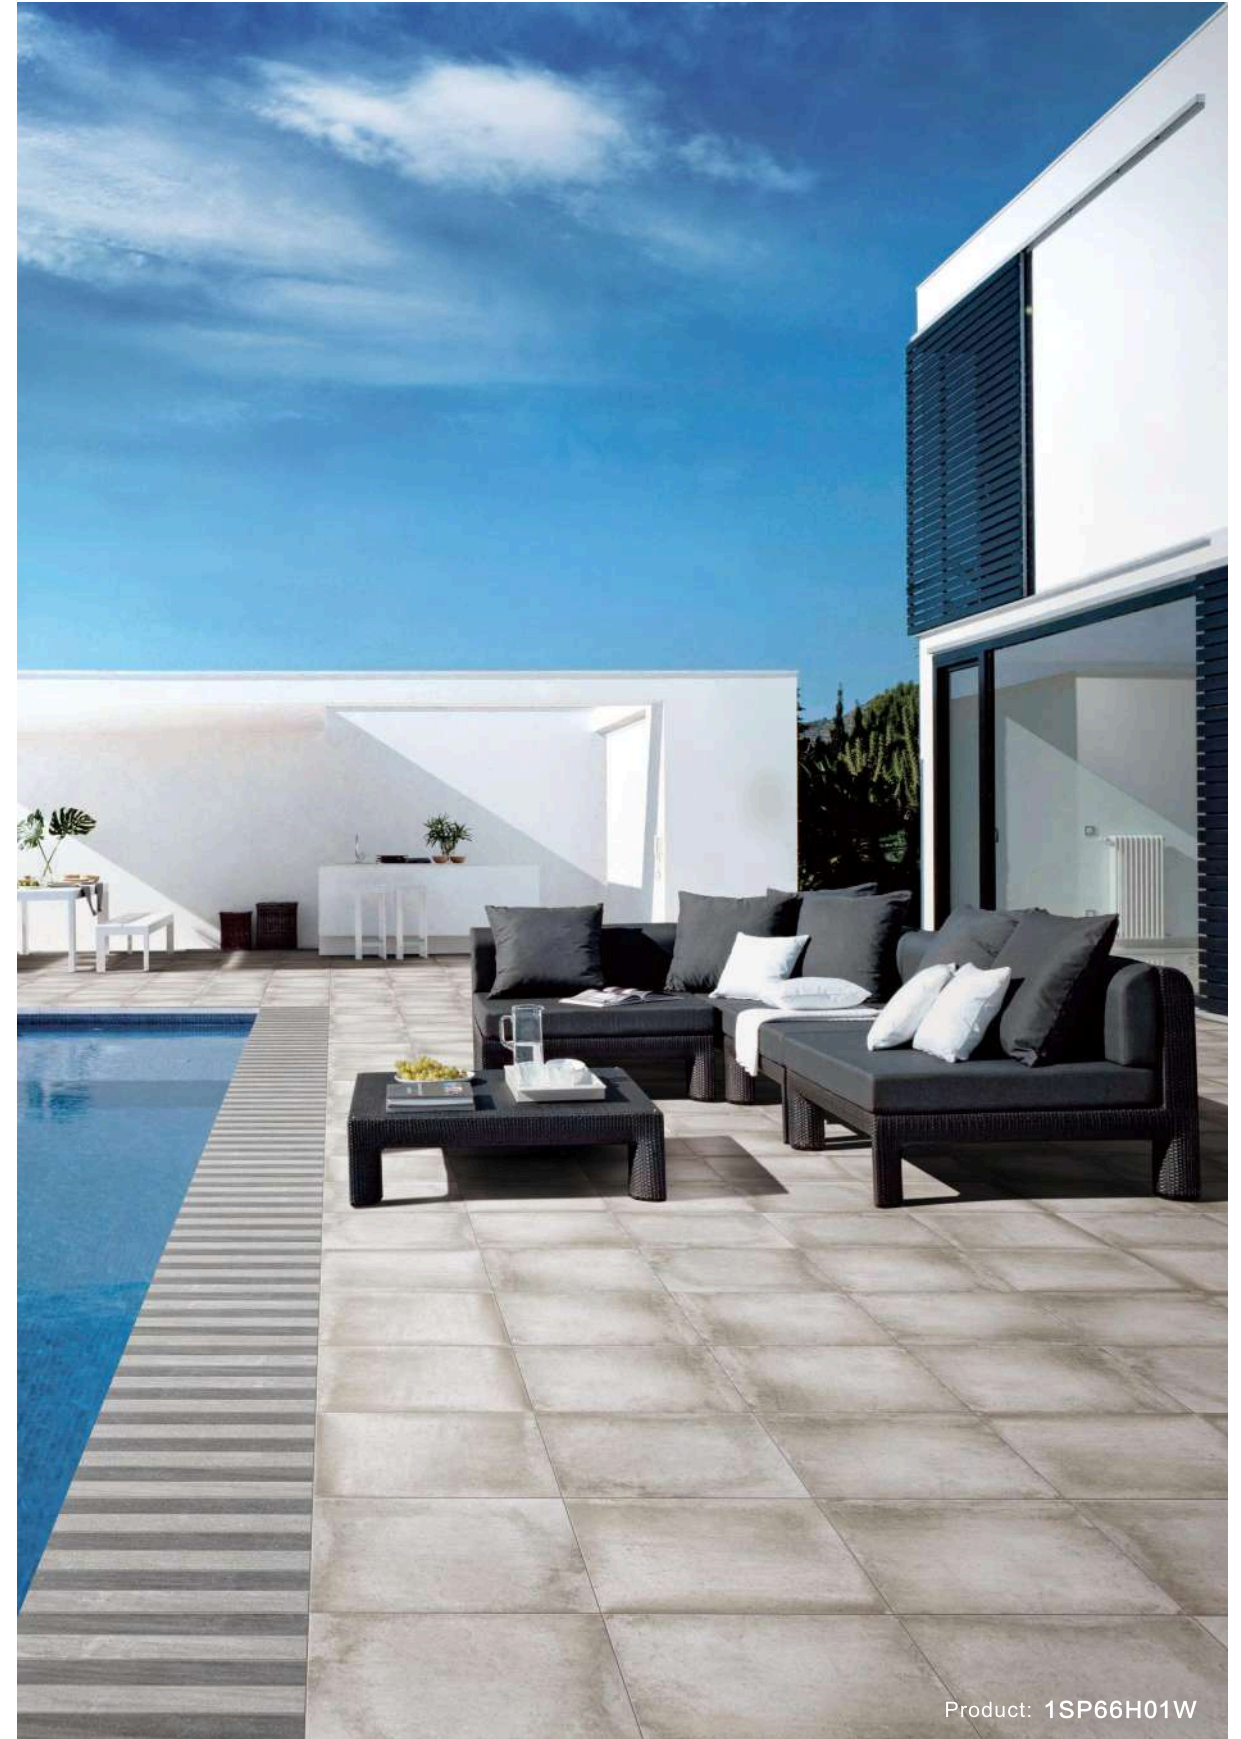

RUSTIC SERIES  
CEMENT

**1SP66H01W**

Size: 600X600mm 24 " X24 "  
Finish: **Matt**

**1SP66H02W**

Size: 600X600mm 24 " X24 "  
Finish: **Matt**

Product: 1SP66H01W

RUSTIC SERIES  
CEMENT

1SP66H03W