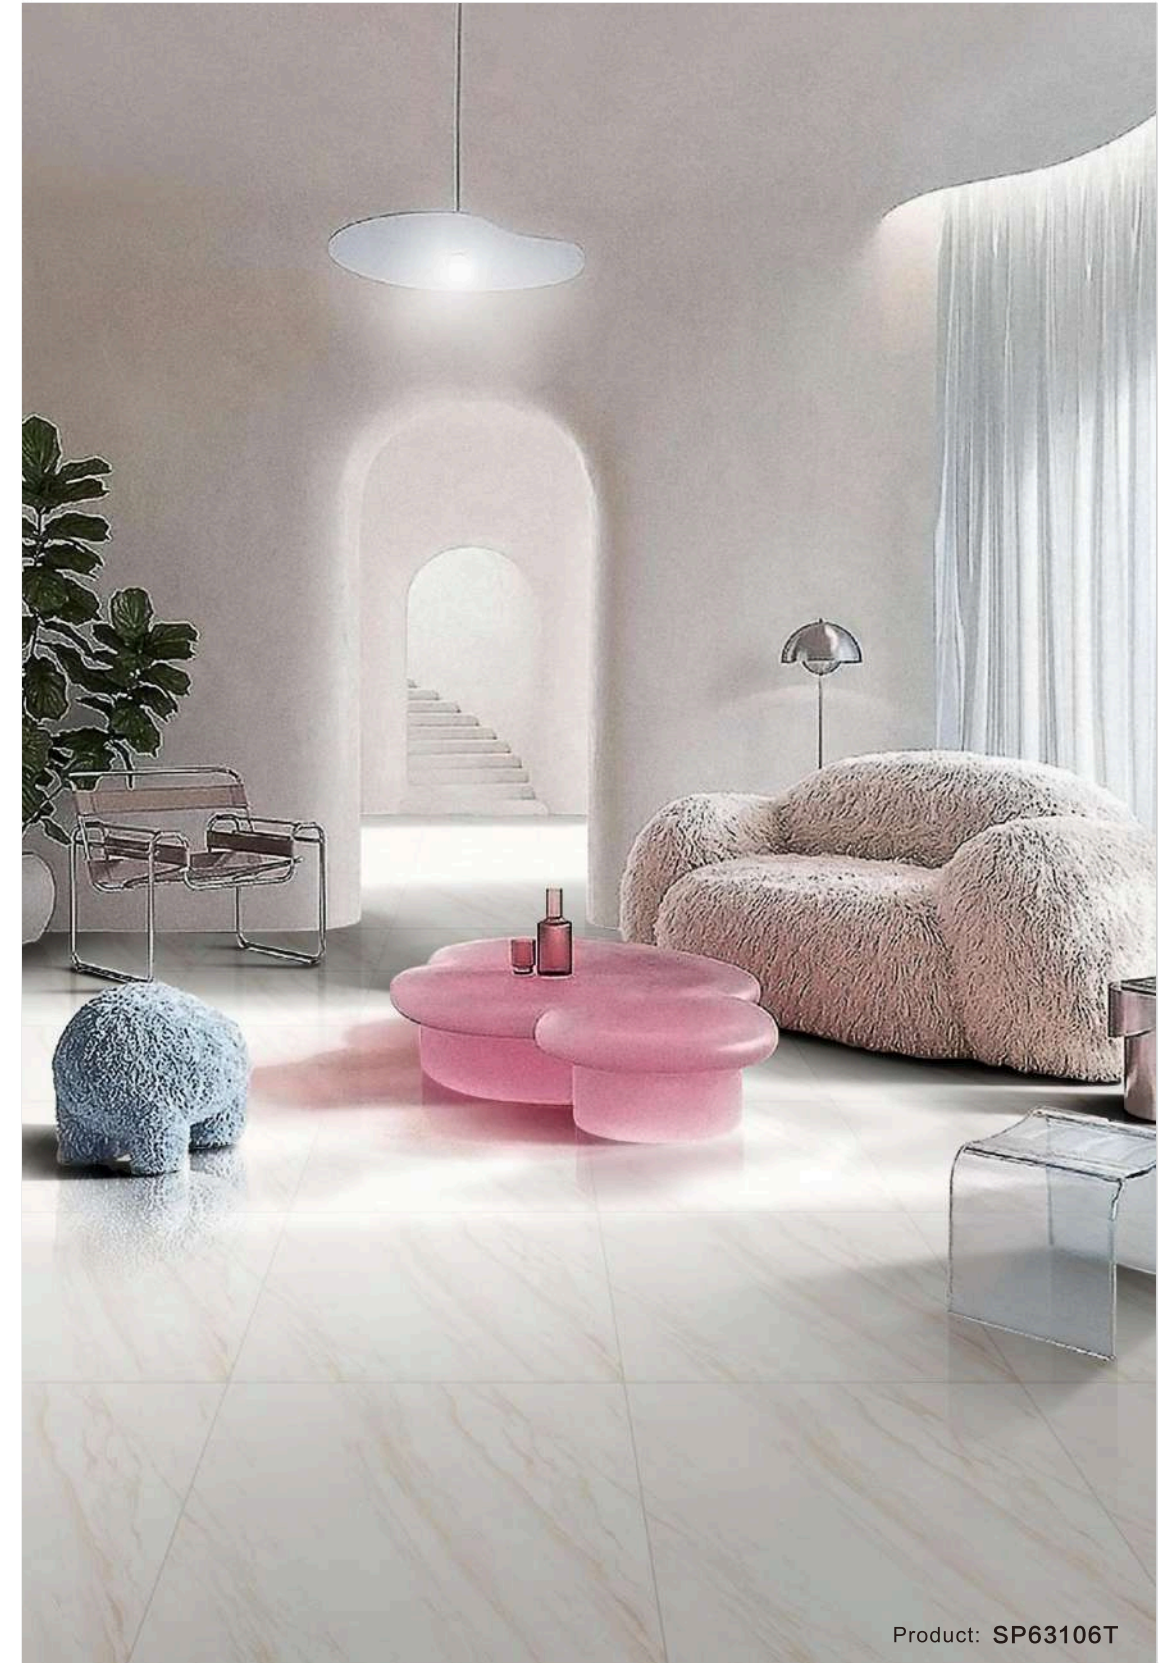

## MIDDLE WHITE

SIZE:

600X600mm  
24 " X24 "

Polished

Free collocation

Use on Floor

Use on Wall

Product: SP63106T