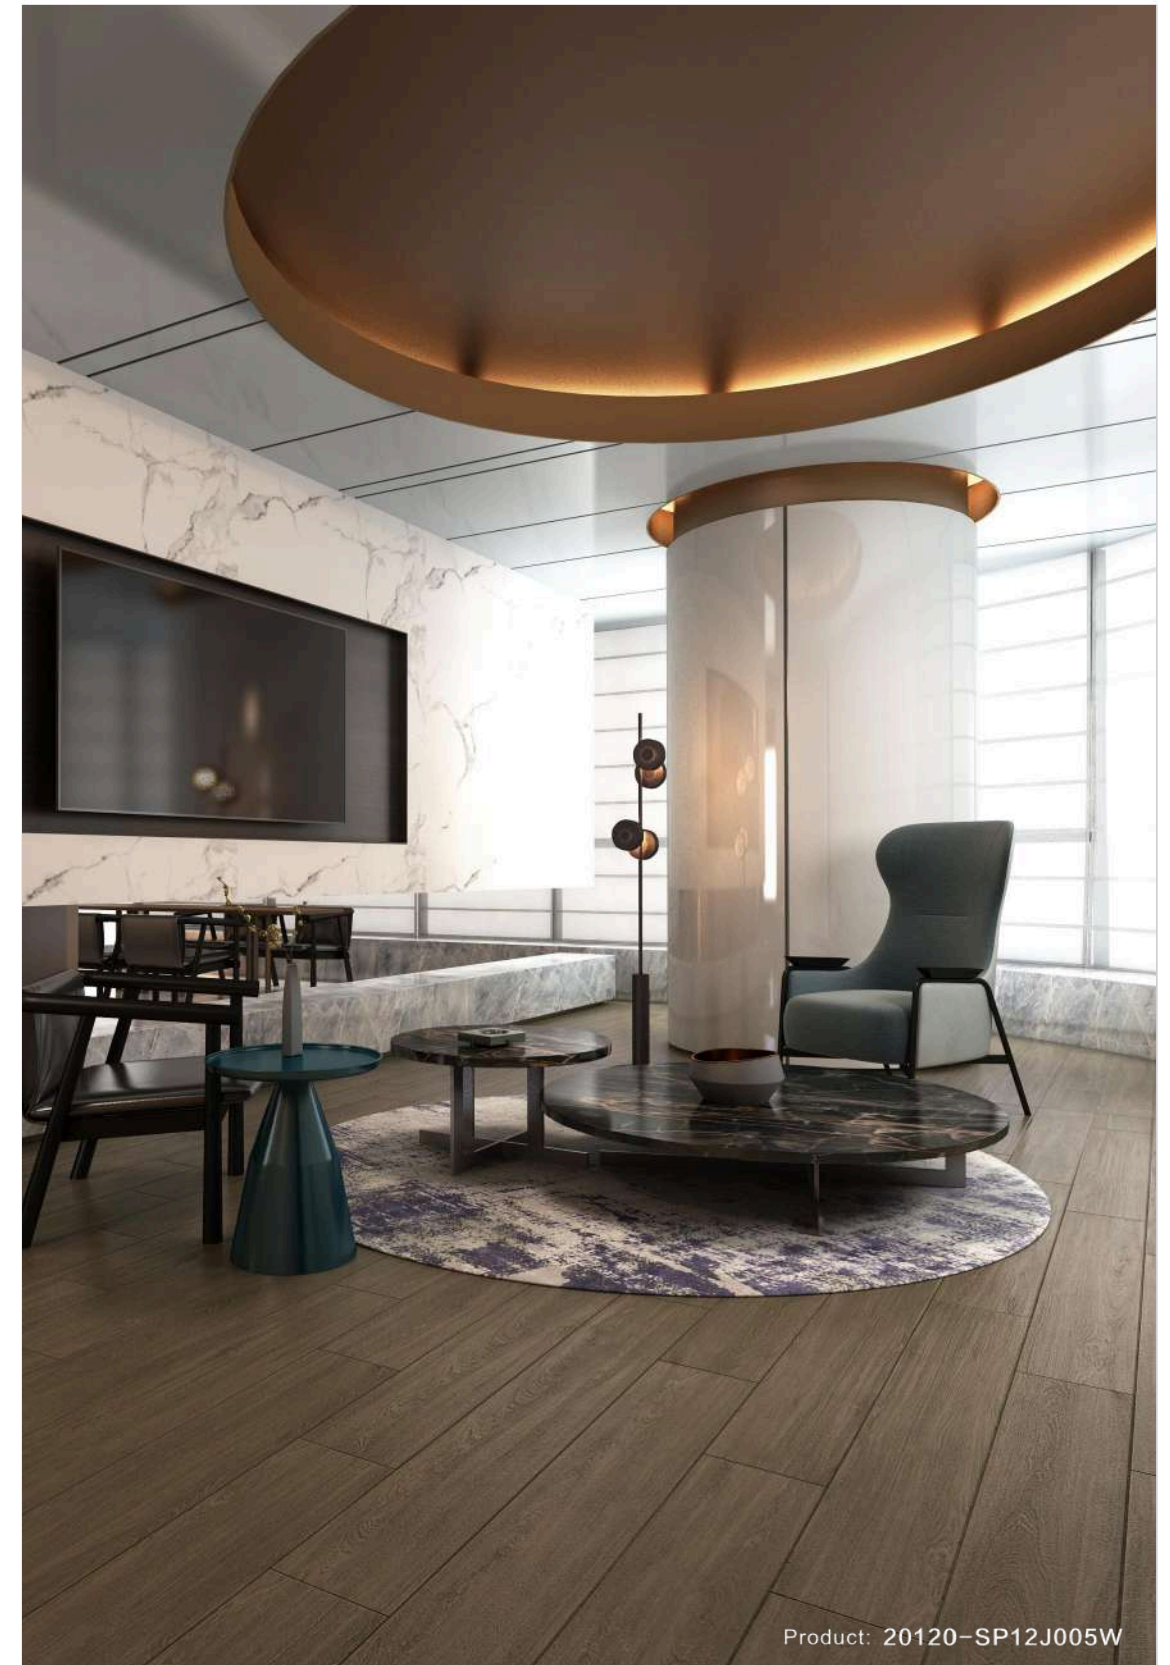

Matt

12

Multiple Faces

Free collocation

Use on Floor

Use on Wall

Product: 20120-SP12J005W

NATURAL WOOD  
WOOD TILE