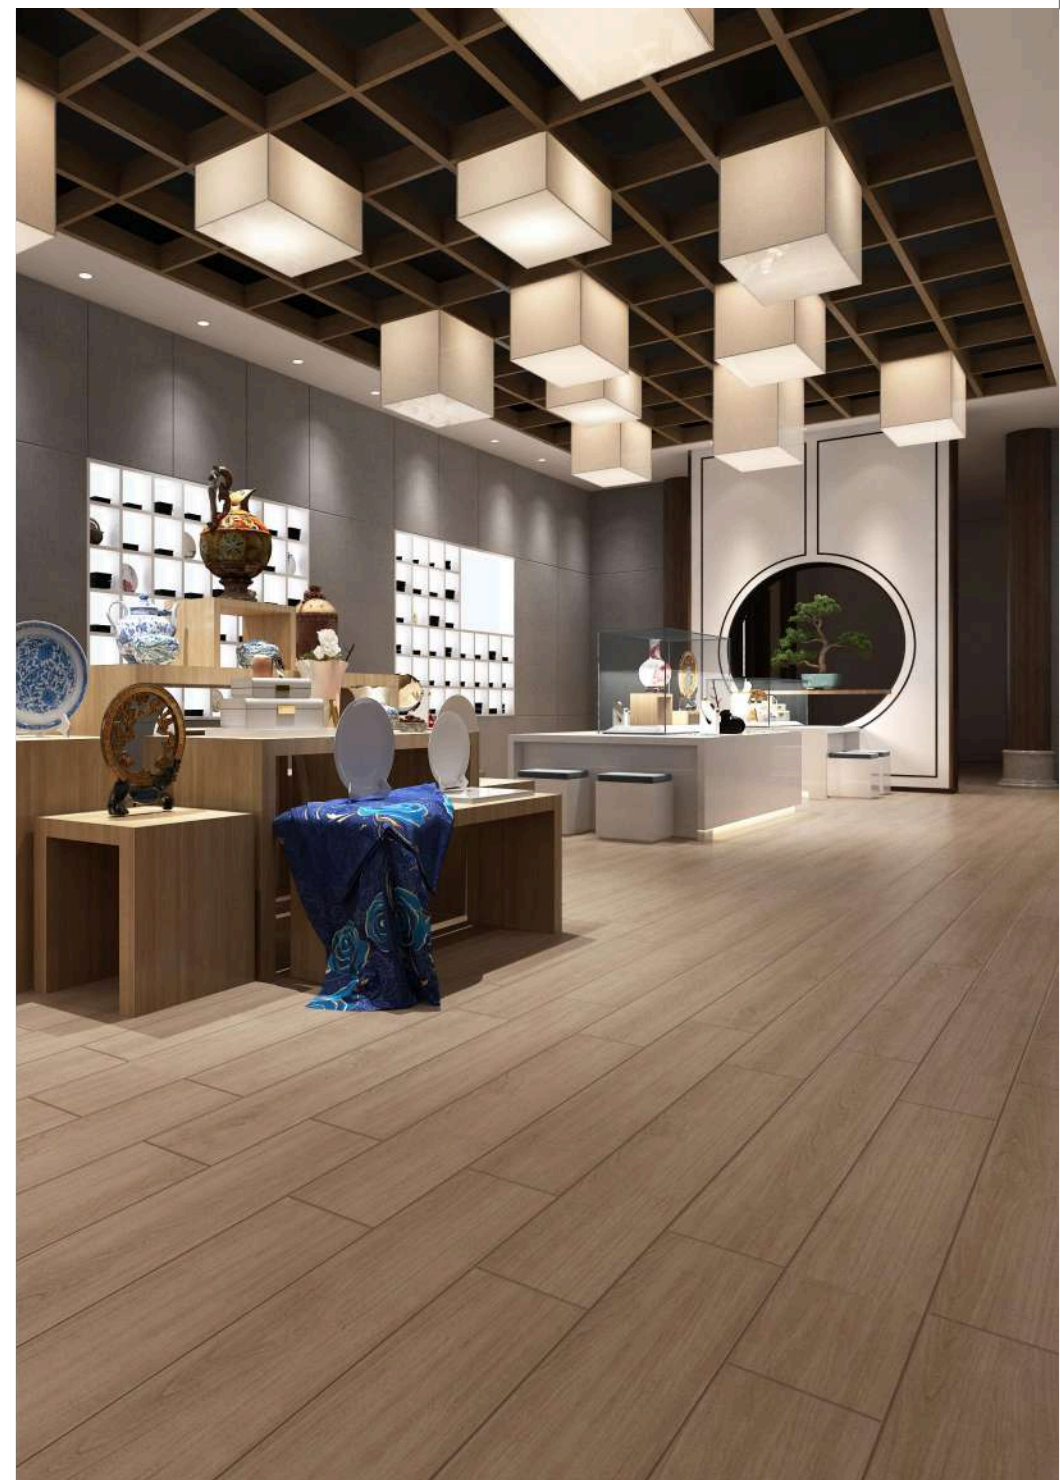

Product: 20120-SP12J008W