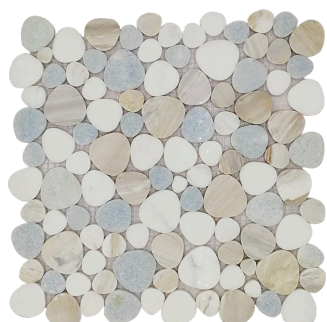

WKD-Y013
303x303MM