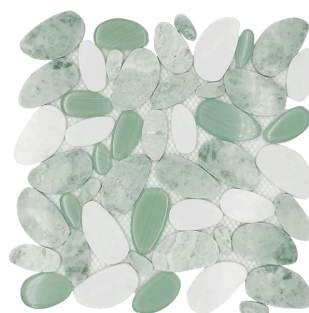

WKD-Y051
290X290MM

WKD-Y052
290X290MM

WKD-Y053
290X290MM

WKD-Y054
290X290MM

GLASS AND STONE MOSAIC

WKD-Y055
300X315MM

In the flow of time, meet the unique artistic charm - the perfect combination of glass and stone Mosaic, for you to open a visual feast!