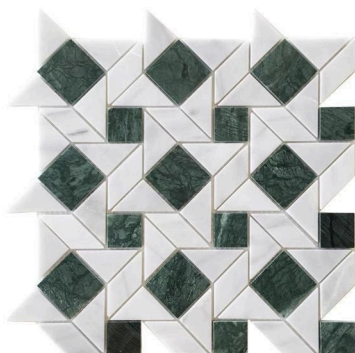

PRODUCT COLLECTION

Natural stone Mosaic

KDV120-1