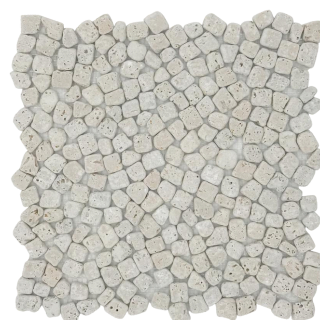

WKD-Y058
300X300MM