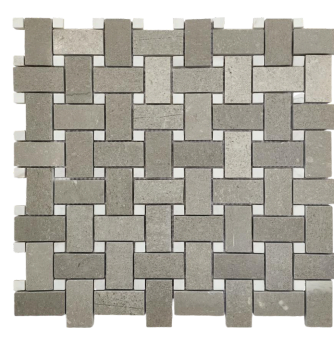

WKD-Y032
300x303MM