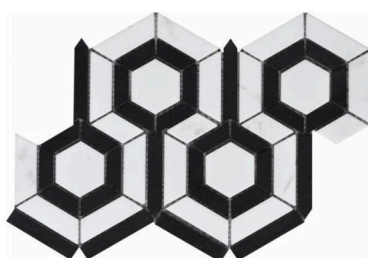

PRODUCT COLLECTION

Natural stone Mosaic

KDV130-1

BYS030-1

KDV133-1