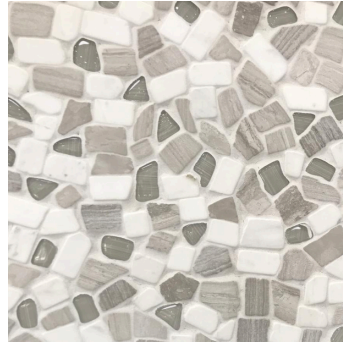

WKD-Y076-1
310X270MM

WKD-Y076-2
310X270MM

WKD-Y076-3
310X270MM

PRODUCT COLLECTION

Naturalstone Mosaic

WKD-G01

WKD-G02

WKD-G03