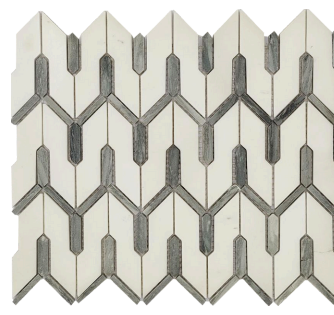

WKD-Y031
300x303MM

WKD-Y032
300x303MM

WKD-Y033
300x300MM

WKD-Y034
300x330MM

WKD-Y035
260x320MM

WKD-Y036
325x220MM

PRODUCT COLLECTION

Naturalstone Mosaic

WKD-Y037
300x300MM

WKD-Y038
300x300MM

WKD-Y039
300x300MM

WKD-Y040
310x300MM

WKD-Y041
310x300MM

WKD-Y042
313x298MM

WKD-Y043
300x305MM

WKD-Y044
300x305MM