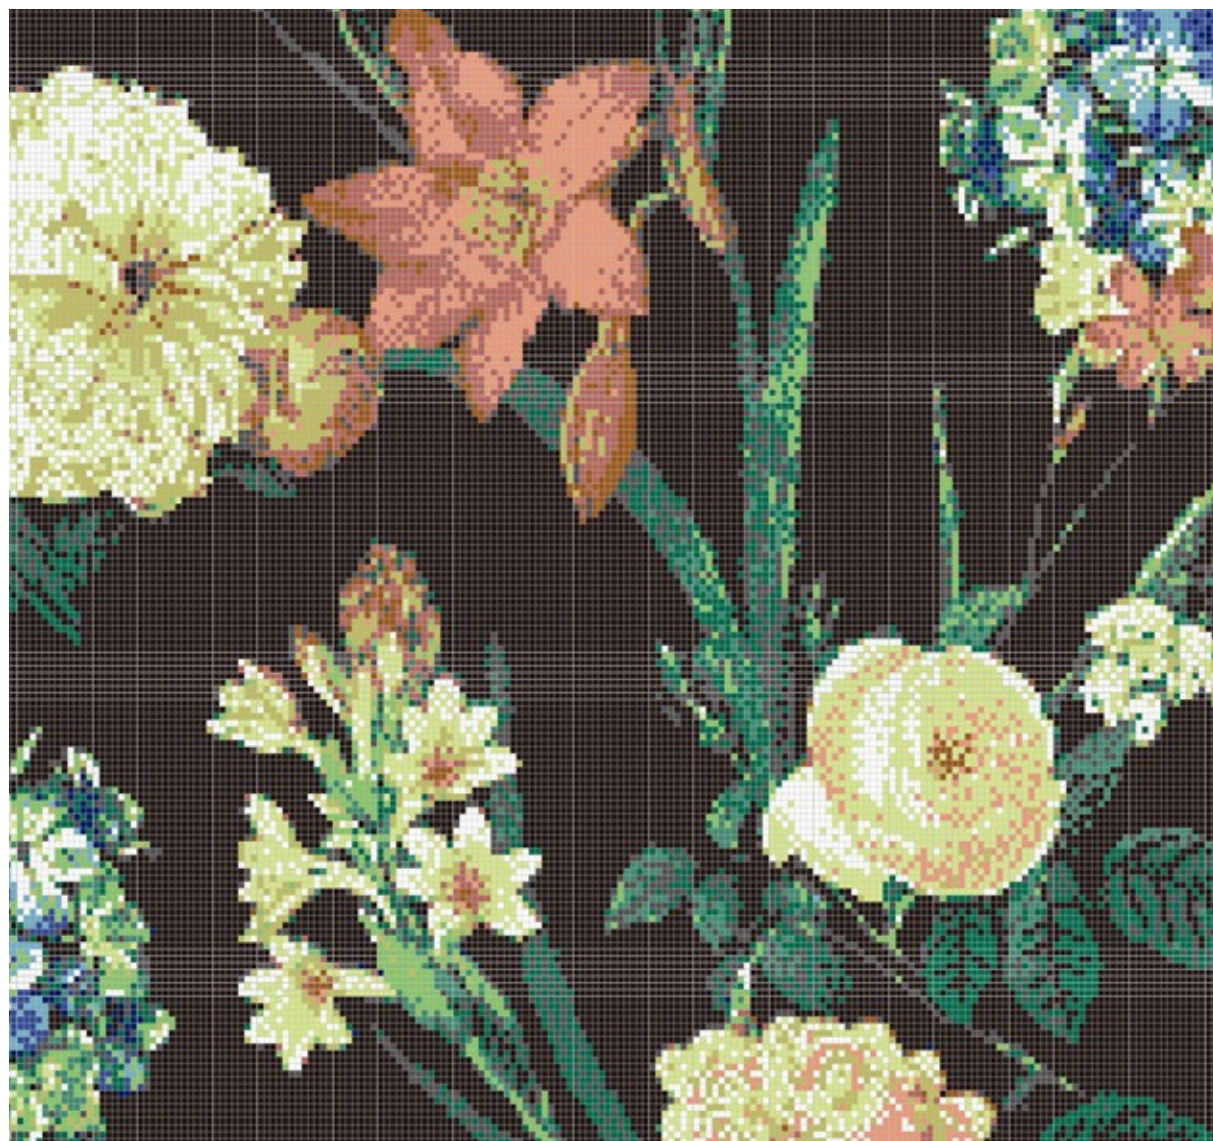

PRODUCT CODE	SIZE	COLOUR	%	m²
VF81733T	9.5x9.5mm		4.37%	0.264m²
VF81742T	9.5x9.5mm		8.10%	0.490m²
VF81749T	9.5x9.5mm		3.59%	0.217m²
VF81756T	9.5x9.5mm		1.59%	0.096m²
VF81765T	9.5x9.5mm		5.42%	0.328m²
VF81766T	9.5x9.5mm		8.02%	0.485m²
VF81771T	9.5x9.5mm		0.68%	0.041m²
VF81793T	9.5x9.5mm		0.55%	0.033m²
VF81795T	9.5x9.5mm		0.46%	0.028m²
VF81796T	9.5x9.5mm		6.80%	0.411m²
VF81800T	9.5x9.5mm		3.39%	0.205m²
VF81805T	9.5x9.5mm		8.81%	0.533m²
VF81807T	9.5x9.5mm		43.80%	2.649m²
VF81831T	9.5x9.5mm		4.43%	0.269m²

Flourishing

Classic floral motifs are reimagined through rich, finely grained colors and interwoven pixel-style patterns, infusing the space with a renewed sense of depth and delivering a powerful visual impact. Mosaic arrangements and geometric compositions capture flowers in varied states of bloom—flowers that never fade, never wither. The tranquil, time-honored atmosphere elevates the artistic presence of the home.