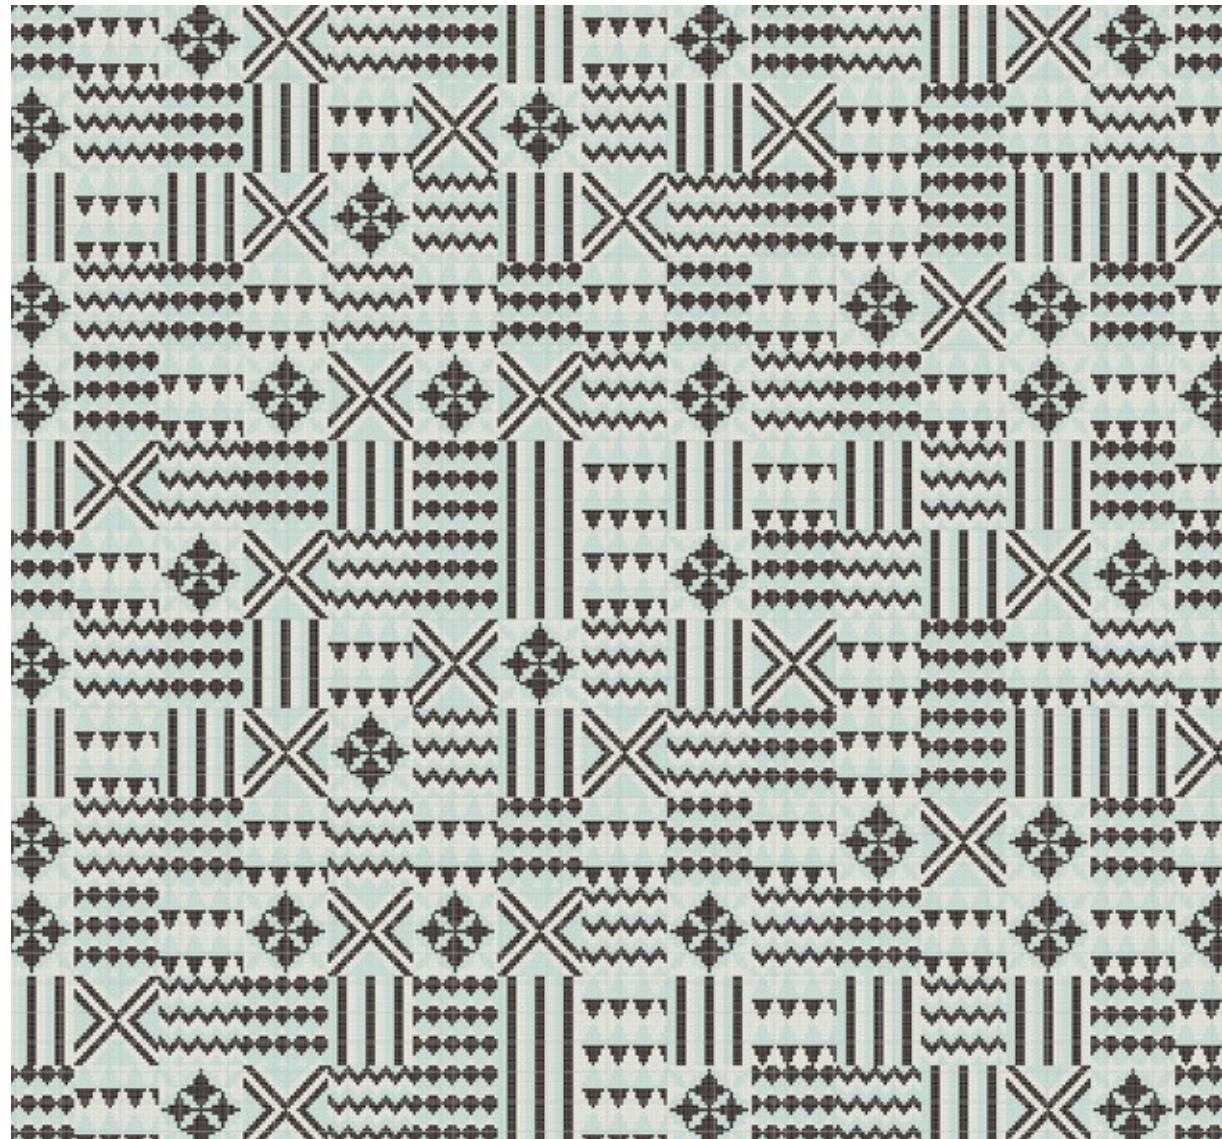

### ClassicalRattan

Derived from handcrafted weaving, the rattan lattice pattern is a timeless classic. Using a naturalistic artistic approach, the design preserves the textured essence of the woven pattern, with subtle traces of handcraft adding a rustic, organic atmosphere. The classic blue-and-white color combination introduces a touch of vintage chic, making it the perfect choice for creating a distinctive, personalized space.