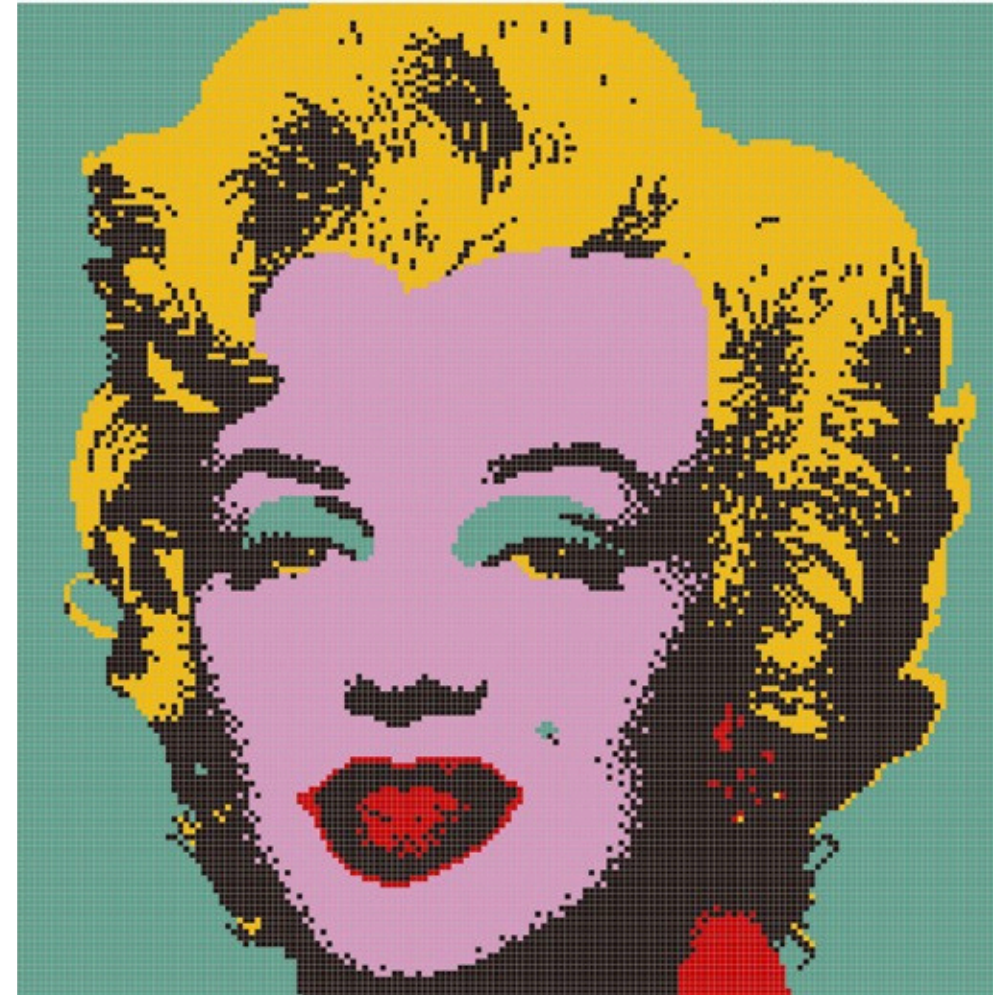

PRODUCT CODE	SIZE	COLOUR	PERCENTAGE	m²
VF84973T	9.5x9.5mm		28.54%	0.975m²
VF84978T	9.5x9.5mm		19.24%	0.657m²
VF84965T	9.5x9.5mm		22.93%	0.783m²
VF84969T	9.5x9.5mm		1.63%	0.056m²
VF81807T	9.5x9.5mm		27.66%	0.945m²

Marilyn Monroe 1.0

Derived from Andy Warhol's iconic body of work and regarded as a seminal example of avant-garde art, Marilyn Monroe employs bold, vivid colors to portray the legendary film star. The piece reflects the rise of mass popular culture that emerged in the 1960s, capturing the spirit and influence of that era.