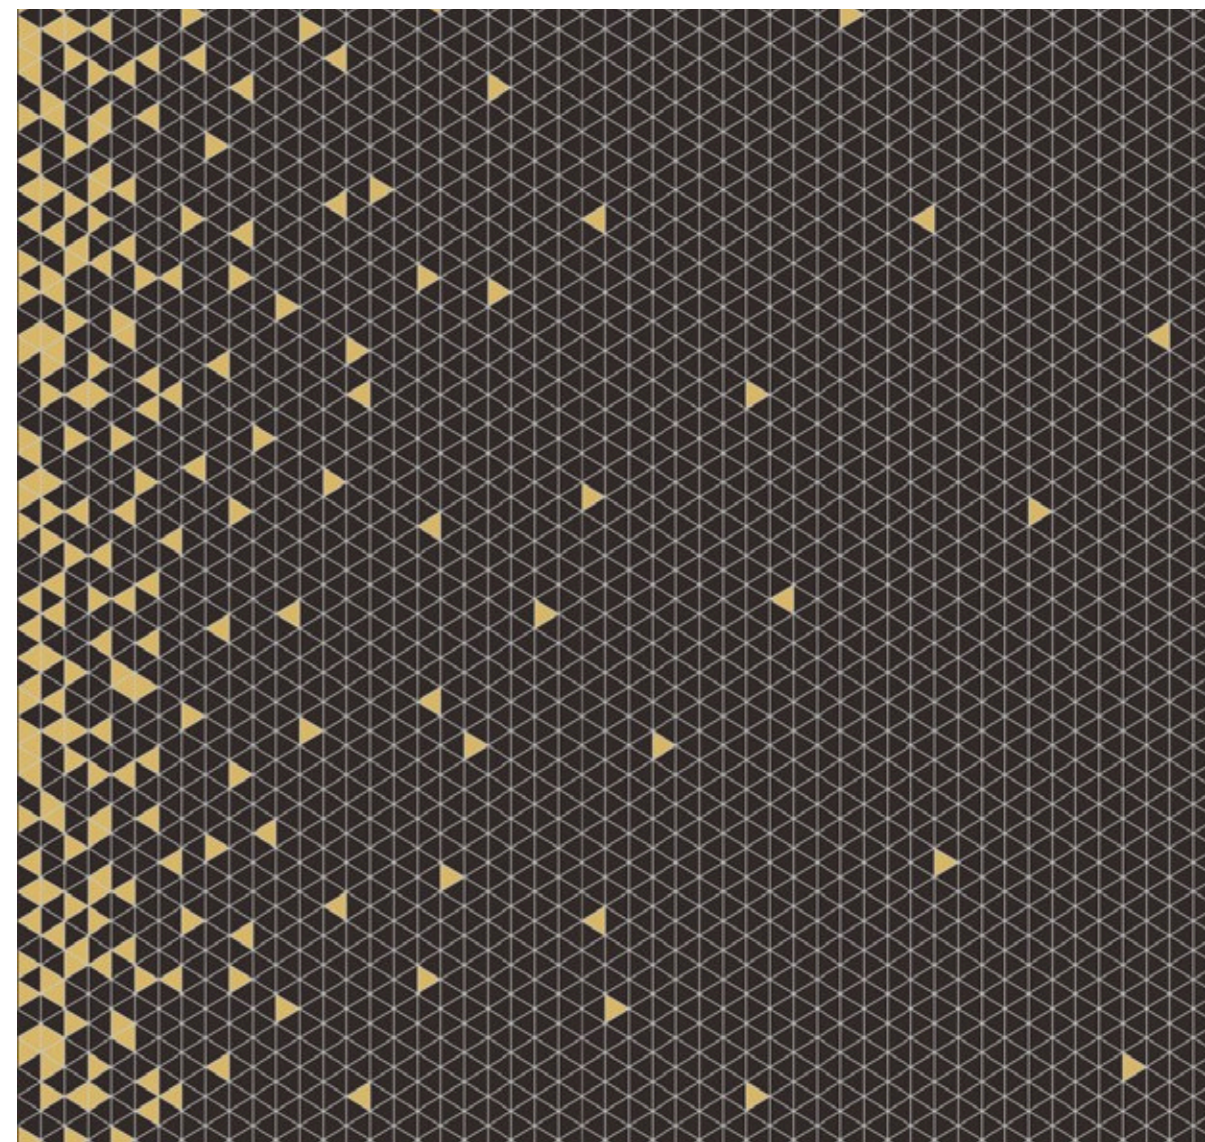

PRODUCT CODE	SIZE	COLOUR	%	m²
KC73000	39x45mm		93.18%	28.7m²
KC31000DJ	39x45mm		6.82%	2.1m²

Big Waves Seek Gold

Triangles are among the strongest compositional shapes, enhancing visual unity. Their inherent stability and versatility allow the mosaic to stand out, showcasing the creative charm of triangular elements and bringing a distinctive visual impact to any space.