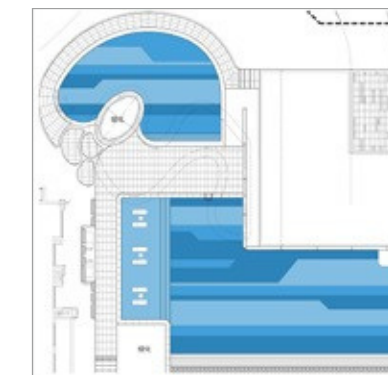

PRODUCT CODE	SIZE	COLOUR	%	m²
WN30062	23x23mm		4.81%	264.592m²
WN30728	23x23mm		35.19%	143.681m²

PRODUCT CODE	SIZE	COLOUR	%	m²
WN30062	23x23mm		35.67%	71.206m²
WN30727	23x23mm		21.59%	43.103m²
WN30728	23x23mm		42.74%	85.327m²