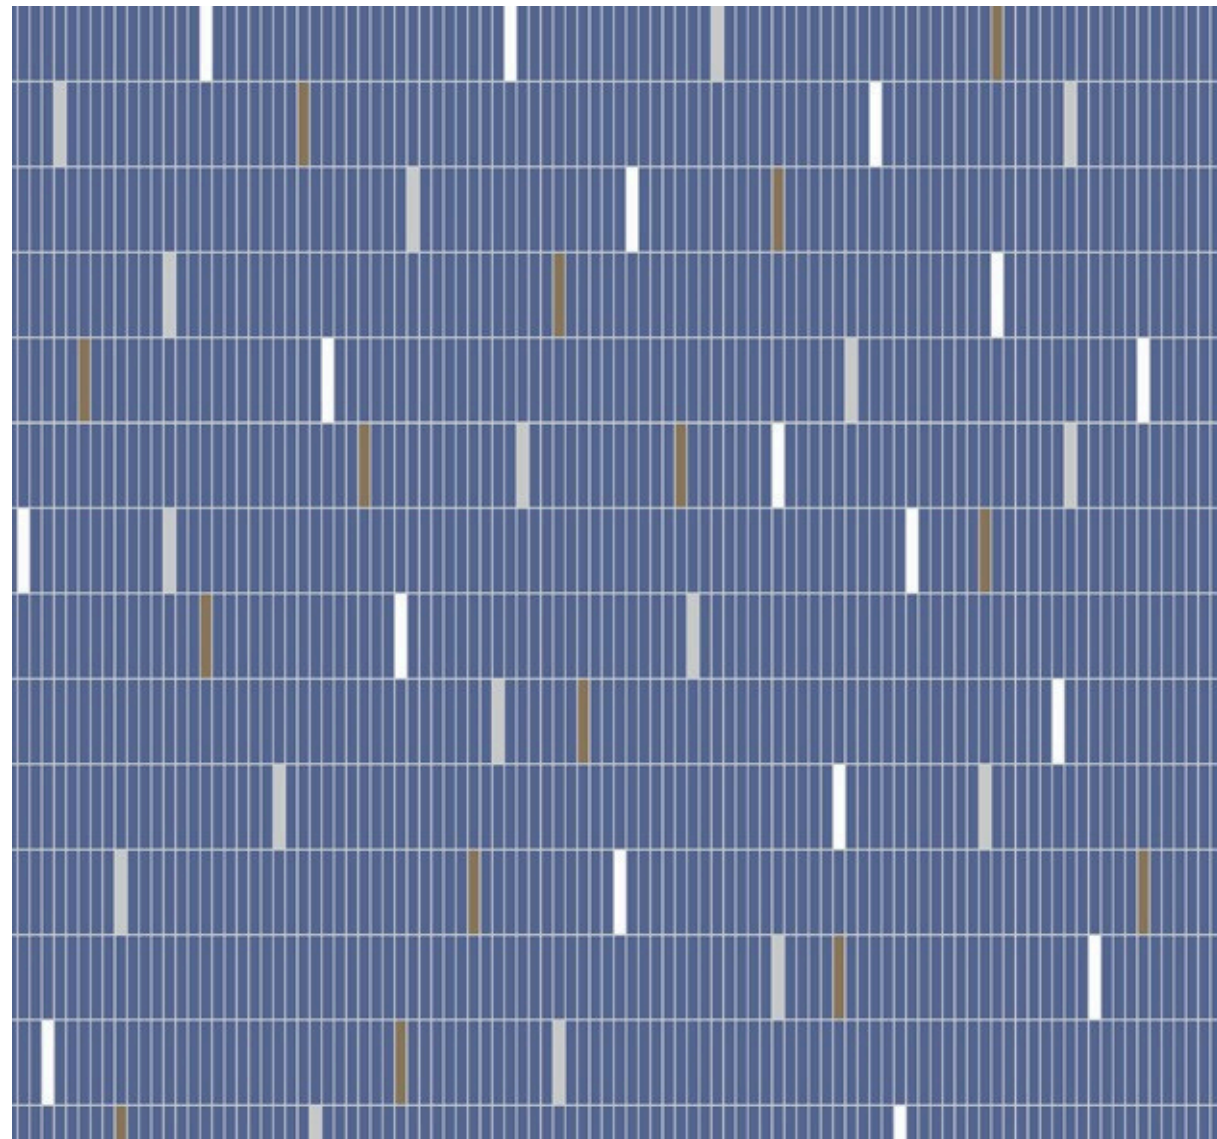

PRODUCT CODE	SIZE	COLOUR	%	m²
YL86183	22x145mm		97%	11.074m²
HJJYL87516	22x145mm		1%	0.114m²
JJYL86051	22x145mm		1%	0.114m²
JJYL86790	22x145mm		1%	0.114m²

Energy Rhythm

Inspired by the form of the sun, this design symbolizes the continuous flow of energy and conveys a sense of optimism and upward momentum. Columns of geometric shapes in varying colors are arranged in a regular pattern, with orderly rectangles enhancing the sense of structure. Accents of small white and gray tiles add a touch of liveliness to the neat space, making it the ideal choice for creating an organized and harmonious environment.