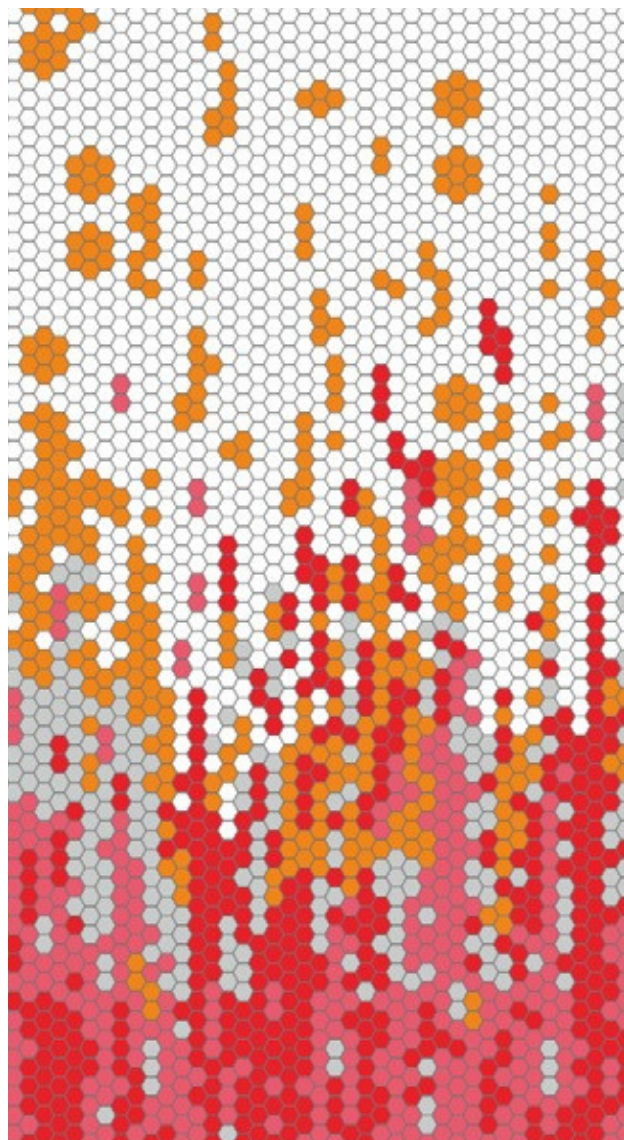

Flying Bees And Flowers

Inspired by the geometric beauty of honeycombs and the vibrant colors of flowers in nature, this design combines red, pink, yellow, light gray, and white hexagonal tiles to create a lively and dynamic composition. Amid the blooms, one can experience a harmonious resonance between nature and art.

PRODUCT CODE	SIZE	COLOUR	%	m²
NS32000	23x26mm		56.35%	1.49m²
NS61476	23x26mm		5.38%	0.14m²
NS72518	23x26mm		7.86%	0.21m²
NS62935	23x26mm		13.46%	0.36m²
NS80229	23x26mm		16.95%	0.45m²