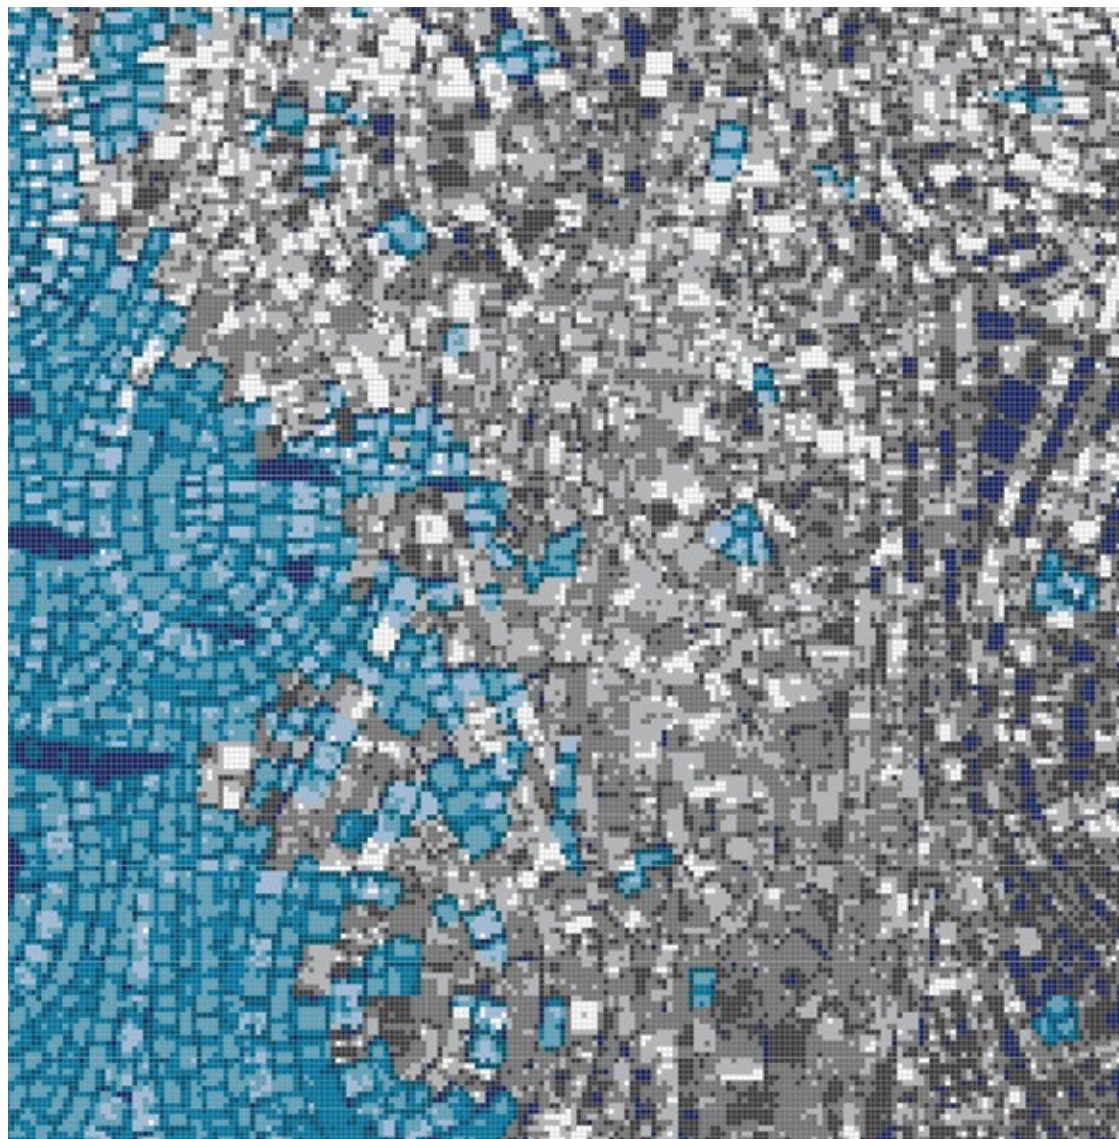

PRODUCT CODE	SIZE	COLOUR	%	m²
VF81771T	9.5x9.5mm		9.66%	0.670m²
VF81773T	9.5x9.5mm		9.64%	0.669m²
VF81774T	9.5x9.5mm		2.55%	0.177m²
VF81775T	9.5x9.5mm		6.26%	0.434m²
VF81776T	9.5x9.5mm		3.33%	0.231m²
VF81794T	9.5x9.5mm		4.04%	0.280m²
VF81796T	9.5x9.5mm		6.62%	0.459m²
VF81804T	9.5x9.5mm		24.29%	1.685m²
VF81805T	9.5x9.5mm		14.27%	0.990m²
VF81808T	9.5x9.5mm		19.35%	1.341m²

Port Victoria

Dynamic blue particles interplay with gray tones to recreate the nighttime panorama of Victoria Harbour on both shores. Fishing boats, cruise liners, sightseeing vessels, and massive ocean-going ships intertwine in a dreamlike composition, forming a magnificent and vibrant seascape of maritime splendor.