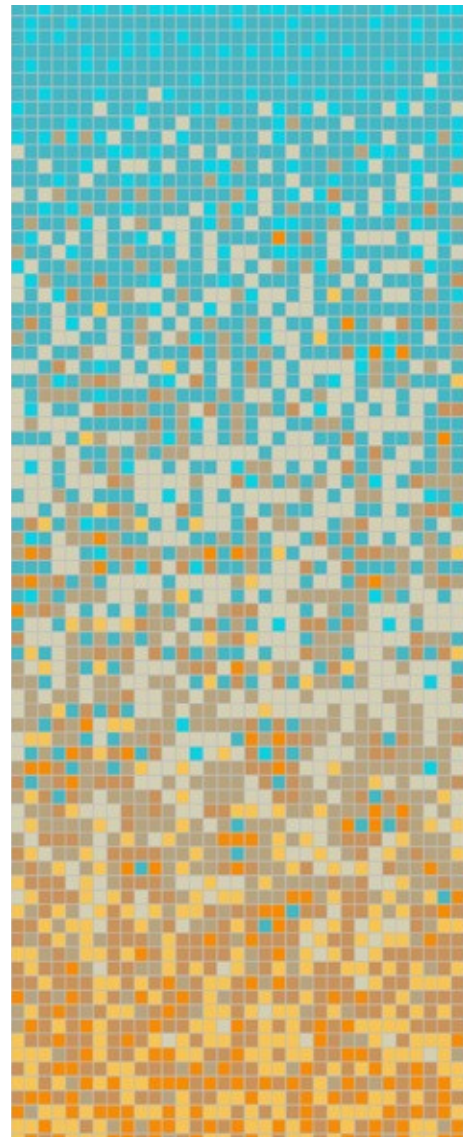

PRODUCT CODE	SIZE	COLOUR	%	m <sup>2</sup>
L30722	25x25mm		10.58%	0.283m <sup>2</sup>
L30723	25x25mm		9.53%	0.255m <sup>2</sup>
L30724	25x25mm		7.32%	0.196m <sup>2</sup>
L32000	25x25mm		63.18%	1.689m <sup>2</sup>
L30721	25x25mm		6.17%	0.165m <sup>2</sup>
L82674	25x25mm		3.22%	0.086m <sup>2</sup>