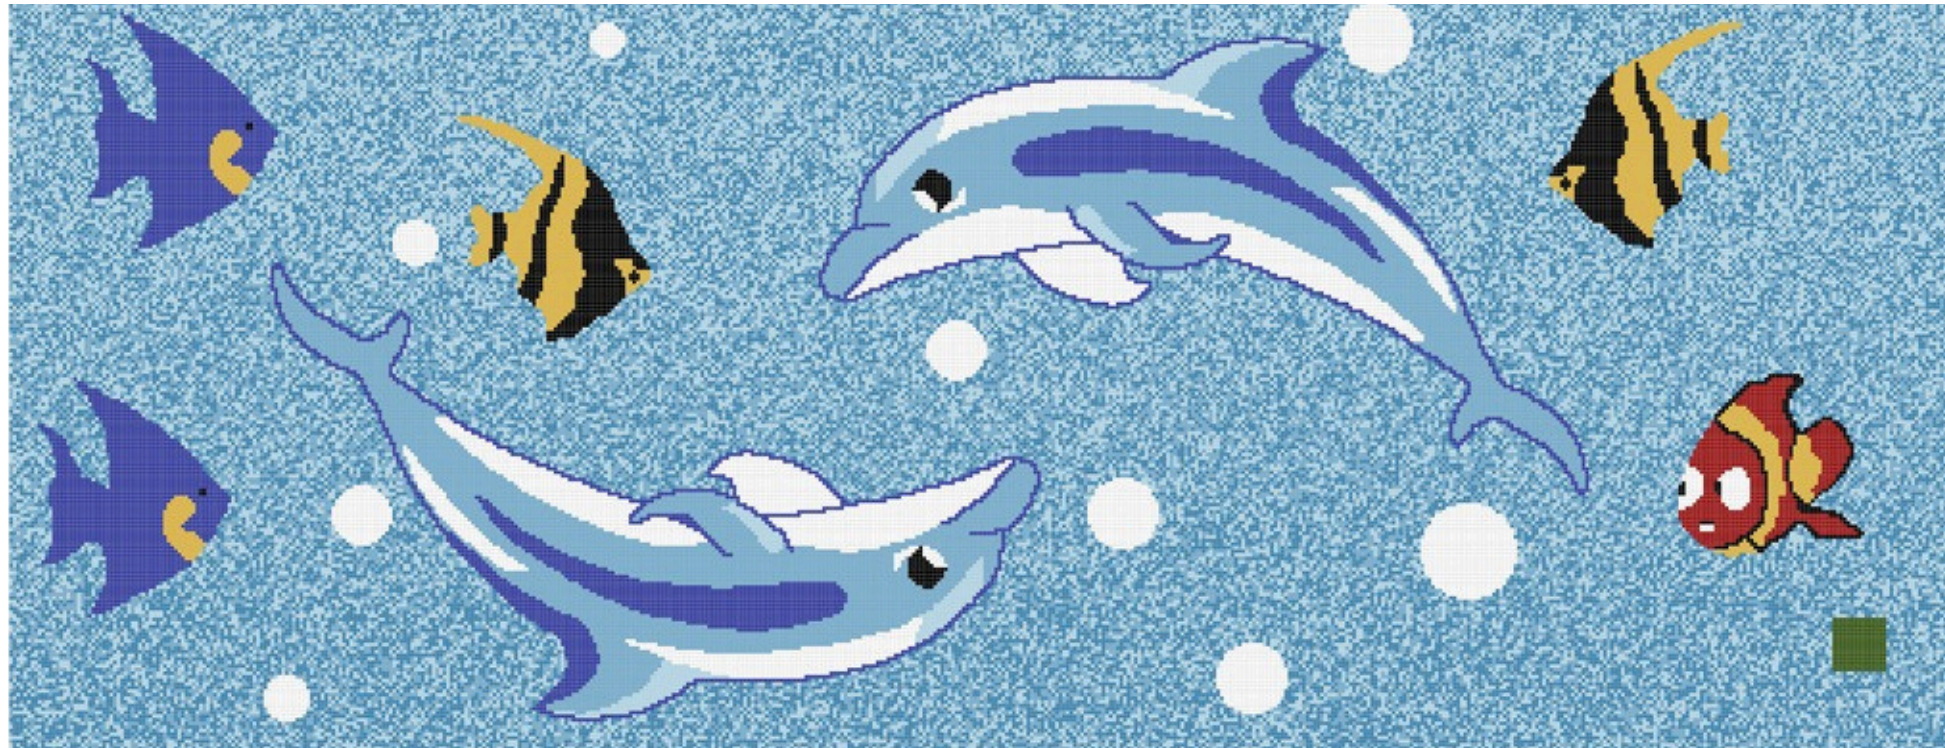

DolphinsAndFishes

Depicting dolphins and tropical fish in joyful motion, this artwork brings to life a vibrant underwater world where every marine creature appears free and carefree, as if reveling in a lively underwater celebration.

PRODUCT CODE	SIZE	COLOUR	%	m²
L32000	25x25mm	White	6.17%	5.364m²
L30721	25x25mm	Dark Blue	6.62%	5.758m²
L84302	25x25mm	Yellow	1.94%	1.686m²
L30723	25x25mm	Light Blue	32.06%	27.878m²
L84000	25x25mm	Black	1.67%	1.448m²
L80042	25x25mm	Red	0.77%	0.677m²
L30722	25x25mm	Medium Blue	25.25%	21.959m²
L30724	25x25mm	Dark Blue	25.52%	22.194m²