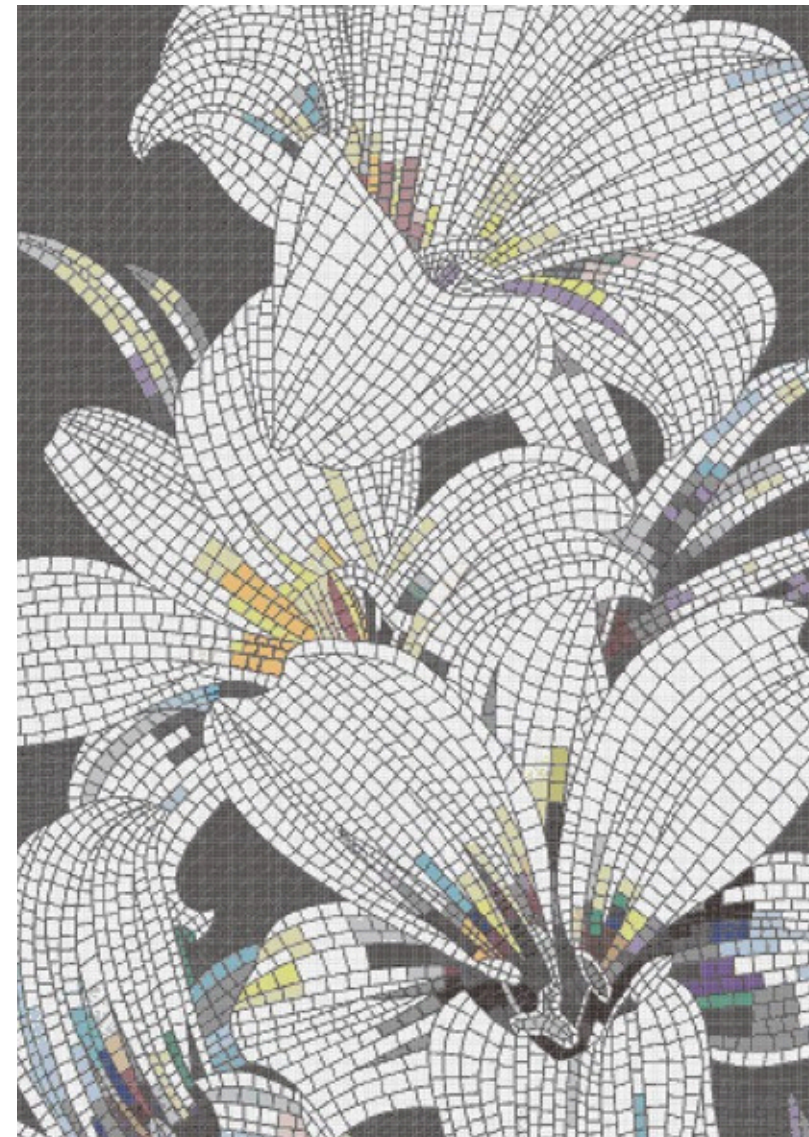

PRODUCT CODE	SIZE	COLOUR	%	m²
VF81731T	9.5x9.5mm		0.41%	0.074m²
VF81745T	9.5x9.5mm		0.31%	0.056m²
VF81747T	9.5x9.5mm		0.21%	0.039m²
VF81755T	9.5x9.5mm		0.29%	0.053m²
VF81757T	9.5x9.5mm		0.15%	0.027m²
VF81758T	9.5x9.5mm		0.13%	0.025m²
VF81760T	9.5x9.5mm		0.13%	0.024m²
VF81761T	9.5x9.5mm		0.12%	0.021m²
VF81762T	9.5x9.5mm		0.18%	0.032m²
VF81764T	9.5x9.5mm		0.19%	0.035m²
VF81765T	9.5x9.5mm		0.23%	0.042m²
VF81771T	9.5x9.5mm		0.42%	0.076m²
VF81776T	9.5x9.5mm		0.65%	0.118m²
VF81785T	9.5x9.5mm		0.56%	0.102m²
VF81786T	9.5x9.5mm		1.49%	0.272m²
VF81794T	9.5x9.5mm		0.14%	0.025m²
VF81796T	9.5x9.5mm		39.96%	7.309m²
VF81804T	9.5x9.5mm		16.40%	3.000m²
VF81805T	9.5x9.5mm		13.36%	2.444m²
VF81806T	9.5x9.5mm		16.20%	2.963m²
VF81807T	9.5x9.5mm		0.60%	0.109m²
VF81808T	9.5x9.5mm		7.70%	1.409m²
VF81831T	9.5x9.5mm		0.19%	0.034m²

Flowers

Immersed in this vast sea of lilies, one feels transported into a world filled with floral fragrance and artistic charm—inviting quiet contemplation and harmony, and allowing the mind to drift away from the noise and worries of everyday life.