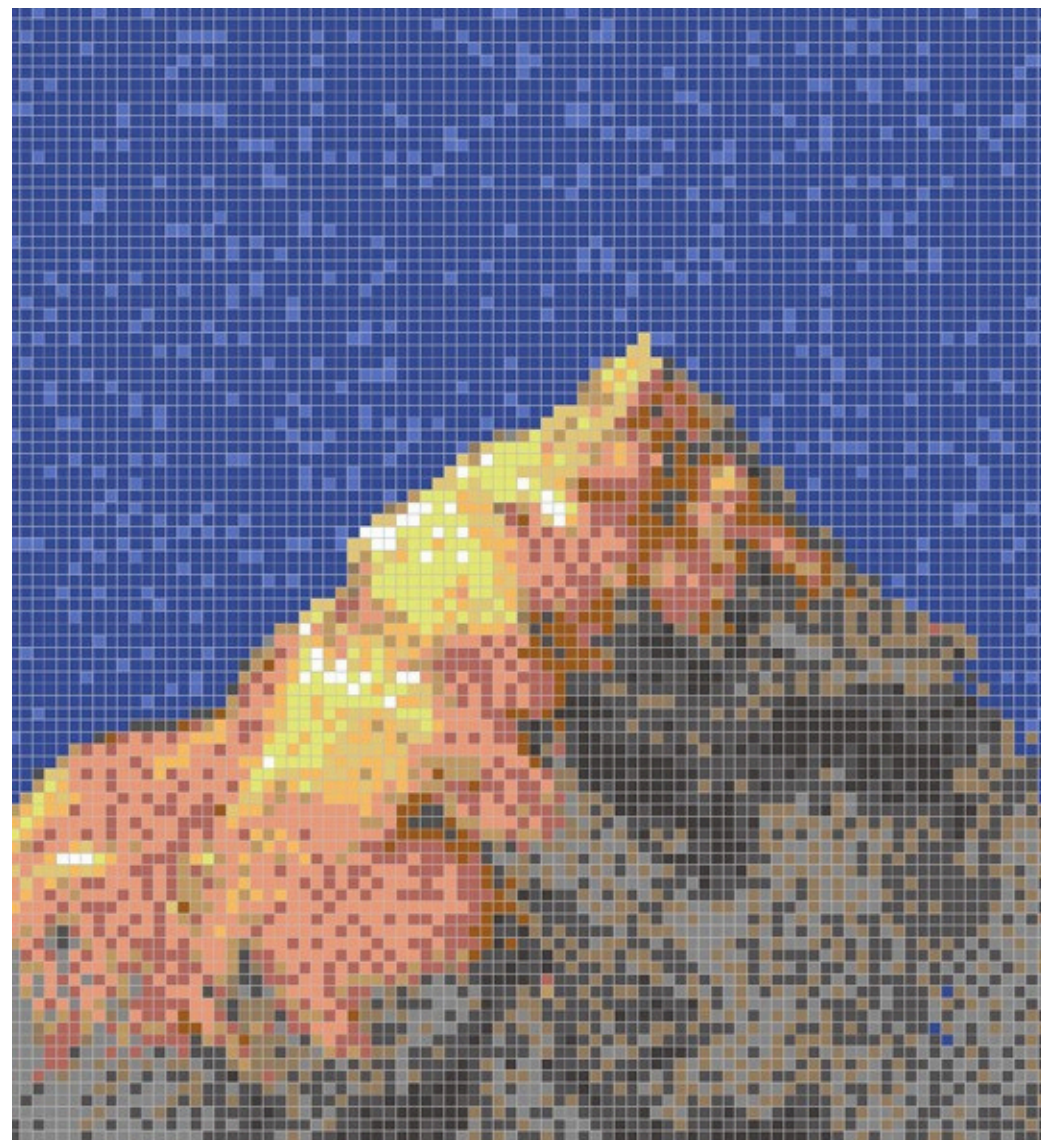

### Marilyn Monroe 4.0

Derived from Andy Warhol's classic body of work and regarded as a defining example of avant-garde art, Marilyn Monroe portrays the iconic film star through bold, vivid colors, reflecting the rise of mass popular culture that emerged in the 1960s.

### Marilyn Monroe 5.0

Derived from Andy Warhol's classic body of work and regarded as a defining example of avant-garde art, Marilyn Monroe portrays the iconic film star through bold, vivid colors, reflecting the rise of mass popular culture that emerged in the 1960s.

### Marilyn Monroe 6.0

Derived from Andy Warhol's classic body of work and regarded as a defining example of avant-garde art, Marilyn Monroe portrays the iconic film star through bold, vivid colors, reflecting the rise of mass popular culture that emerged in the 1960s.