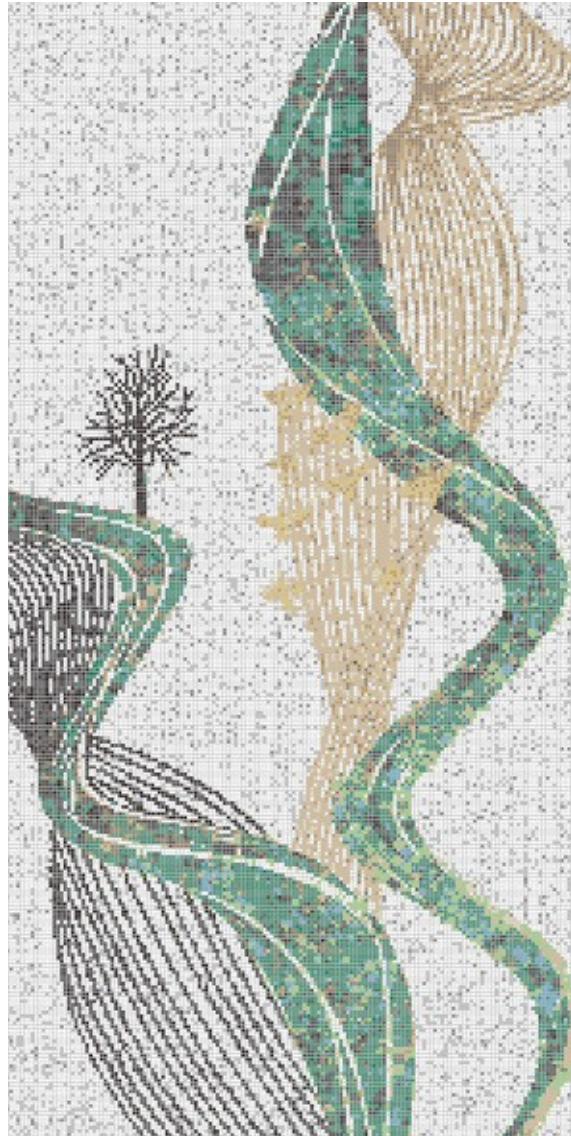

PRODUCT CODE	SIZE	COLOUR	%	m²
VF81746T	9.5x9.5mm		0.51%	0.034m²
VF81753T	9.5x9.5mm		2.52%	0.166m²
VF81757T	9.5x9.5mm		2.19%	0.144m²
VF81758T	9.5x9.5mm		6.82%	0.449m²
VF81765T	9.5x9.5mm		9.79%	0.645m²
VF81766T	9.5x9.5mm		0.46%	0.030m²
VF81768T	9.5x9.5mm		2.31%	0.152m²
VF81771T	9.5x9.5mm		1.12%	0.074m²
VF81786T	9.5x9.5mm		1.93%	0.127m²
VF81796T	9.5x9.5mm		49.44%	3.257m²
VF81804T	9.5x9.5mm		1.63%	0.107m²
VF81805T	9.5x9.5mm		6.83%	0.450m²
VF81806T	9.5x9.5mm		2.76%	0.182m²
VF81807T	9.5x9.5mm		2.39%	0.157m²
VF81808T	9.5x9.5mm		9.30%	0.613m²

Hoping Field

At a glance, the promise of a bountiful harvest fills the view. Uncontained joy and hope, paired with a fresh and refined elegance, stir the heart and spark the imagination—bringing a sense of natural beauty and vibrant vitality to the entire living space.