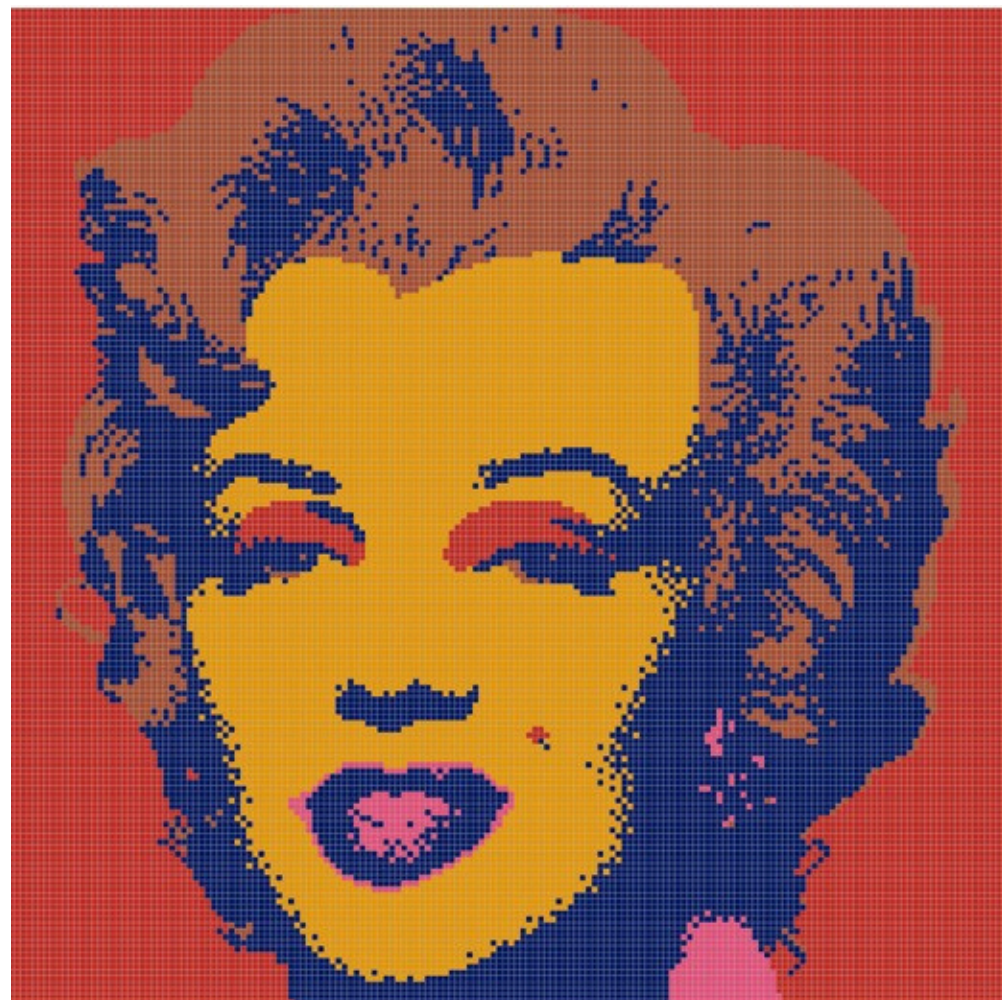

### Marilyn Monroe 1.0

Derived from Andy Warhol's iconic body of work and regarded as a seminal example of avant-garde art, Marilyn Monroe employs bold, vivid colors to portray the legendary film star. The piece reflects the rise of mass popular culture that emerged in the 1960s, capturing the spirit and influence of that era.

## Marilyn Monroe 2.0

Inspired by Andy Warhol's iconic body of work and recognized as a representative masterpiece of avant-garde art, Marilyn Monroe depicts the legendary film star through bold and vibrant colors, reflecting the rise of mass popular culture that emerged in the 1960s.

### Marilyn Monroe 3.0

Derived from Andy Warhol's classic body of work and regarded as a defining example of avant-garde art, Marilyn Monroe portrays the iconic film star through bold, vivid colors, reflecting the rise of mass popular culture that emerged in the 1960s.

### Marilyn Monroe 4.0

Derived from Andy Warhol's classic body of work and regarded as a defining example of avant-garde art, Marilyn Monroe portrays the iconic film star through bold, vivid colors, reflecting the rise of mass popular culture that emerged in the 1960s.