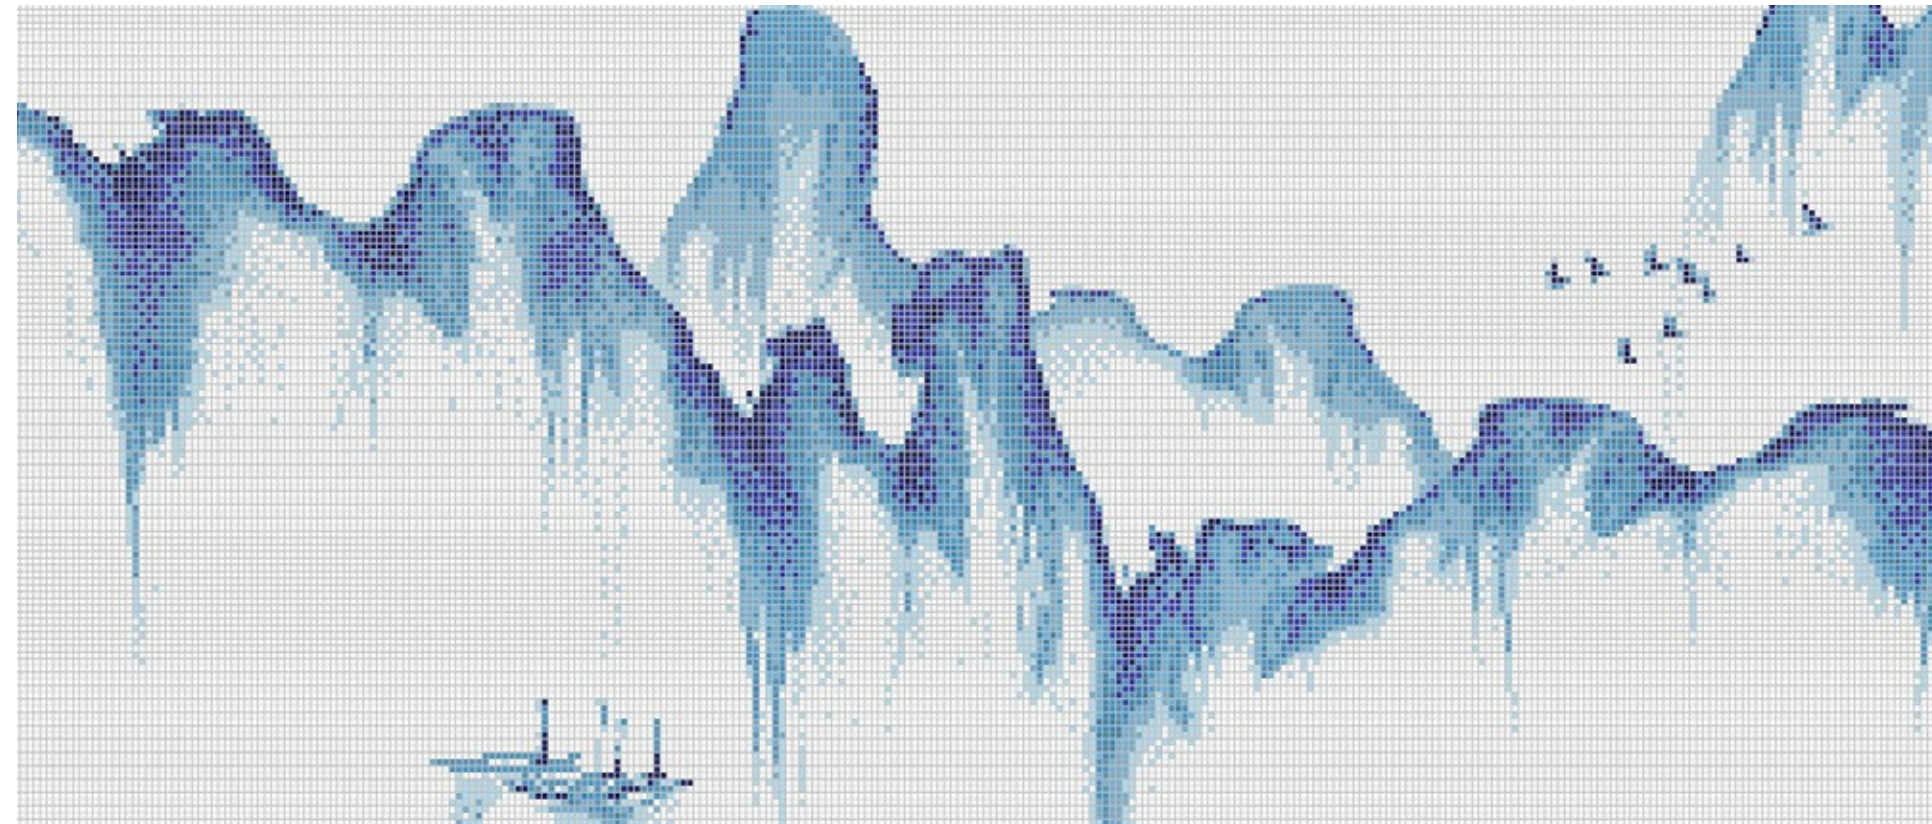

Hiding

The pure white tile surface unfolds like a painted scroll. Through finely detailed mosaic assembly, the beauty of deep mountain landscapes is brought to life, evoking a mood of freedom and detachment from the mundane world. Ideal for both traditional Chinese and contemporary New Chinese interior styles.

PRODUCT CODE	SIZE	COLOUR	%	m²
L32000	25x25mm		77.79%	24.177m²
L30722	25x25mm		6.05%	1.882m²
L30723	25x25mm		4.41%	1.372m²
L30724	25x25mm		6.83%	2.123m²
L30721	25x25mm		2.64%	0.821m²
L82674	25x25mm		2.28%	0.708m²