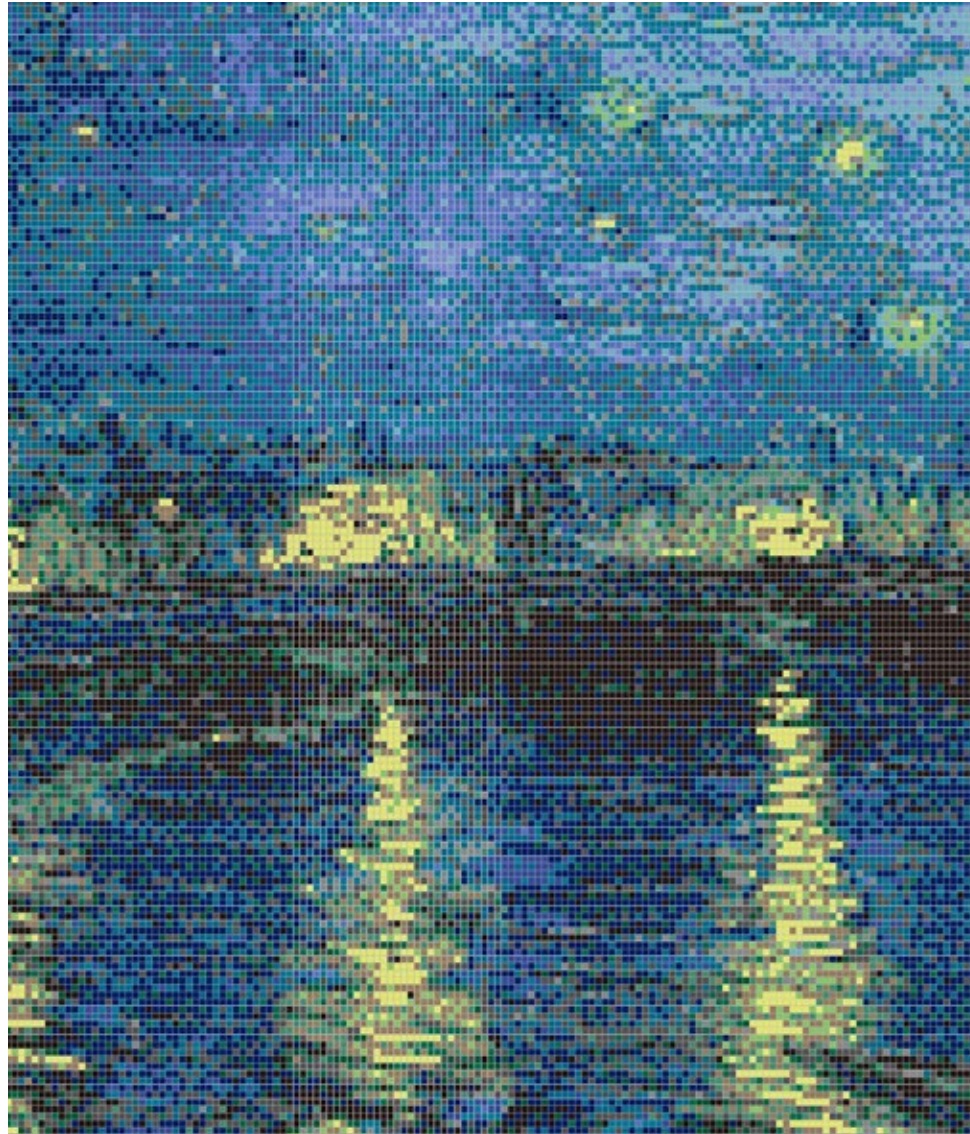

### StereopsisStarry Night

Inspired by the Dutch master Vincent van Gogh's iconic The Starry Night, this design reimagines Van Gogh's swirling cosmos—transcending light and shadow, rising above everyday life, and crossing the boundaries of time to offer a galaxy-level romance drawn from the universe itself.

### VanGogh's Starry Night

Drawing inspiration from the masterwork of Vincent van Gogh bearing the same name, this creation is reinterpreted through the art of mosaic inlay—echoing, in turn, another expressive function of mosaic art from the Renaissance period. Swirling stars are set into flowing compositions, rendered in soft blue tones, dynamic lines, and a liberated sense of time and space. The result enriches the overall artistic expression of the space, infusing it with heightened visual depth and refined design character.

### Starry Night Over The Rhone

Inspired by Vincent van Gogh's *Starry Night Over the Rhône*, this design captures the tranquility and depth of the Rhône River at night. Stars shimmer upon the water's surface like celestial reflections, adding a sense of mystery and romance, and creating a serene, dreamlike atmosphere.