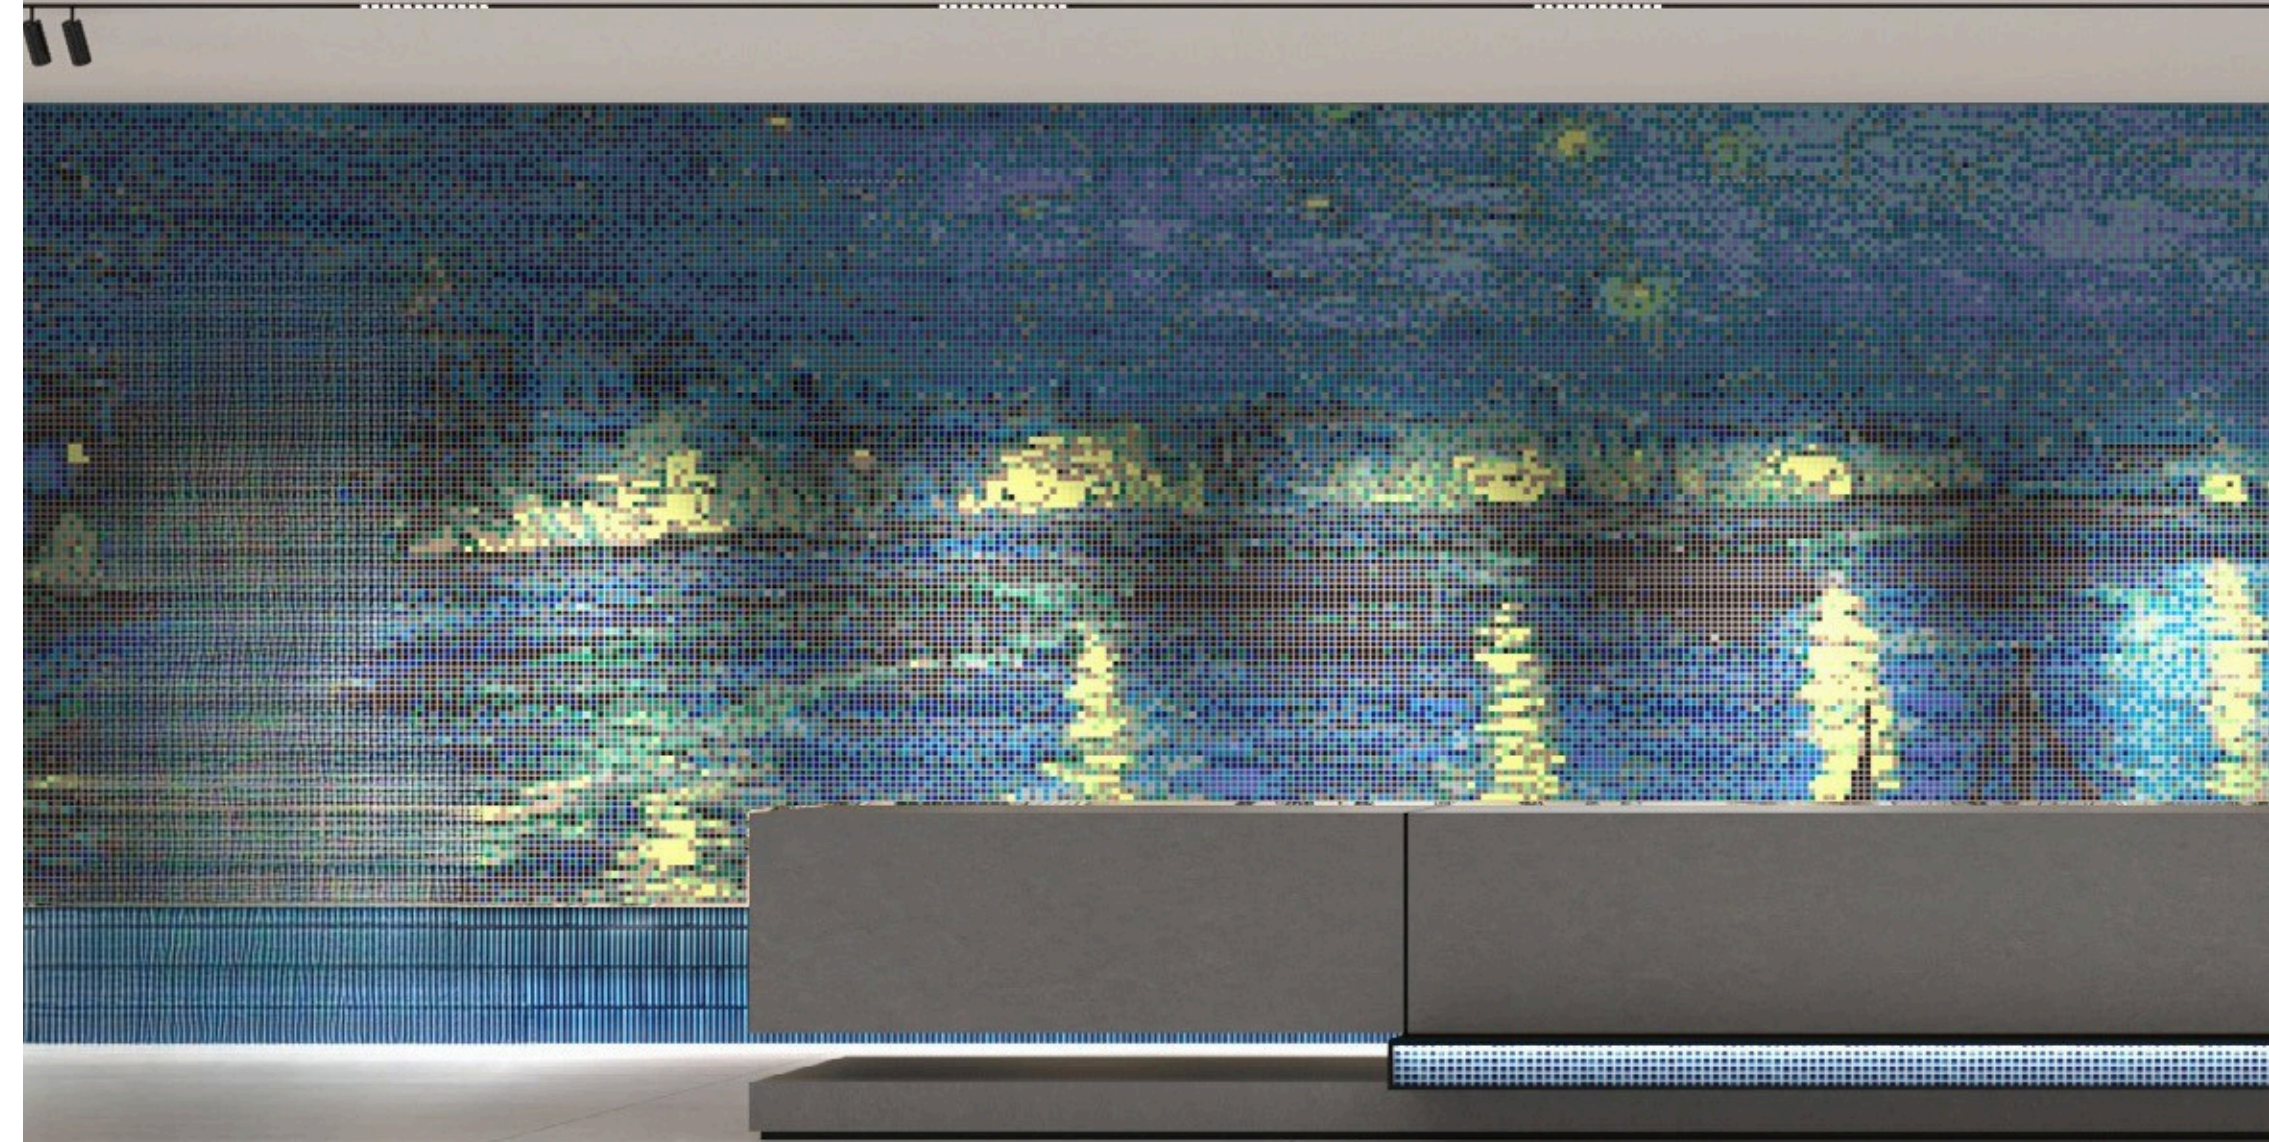

### VanGogh's Starry Night

Drawing inspiration from the masterwork of Vincent van Gogh bearing the same name, this creation is reinterpreted through the art of mosaic inlay—echoing, in turn, another expressive function of mosaic art from the Renaissance period. Swirling stars are set into flowing compositions, rendered in soft blue tones, dynamic lines, and a liberated sense of time and space. The result enriches the overall artistic expression of the space, infusing it with heightened visual depth and refined design character.

### Starry Night Over The Rhone

Inspired by Vincent van Gogh's *Starry Night Over the Rhône*, this design captures the tranquility and depth of the Rhône River at night. Stars shimmer upon the water's surface like celestial reflections, adding a sense of mystery and romance, and creating a serene, dreamlike atmosphere.