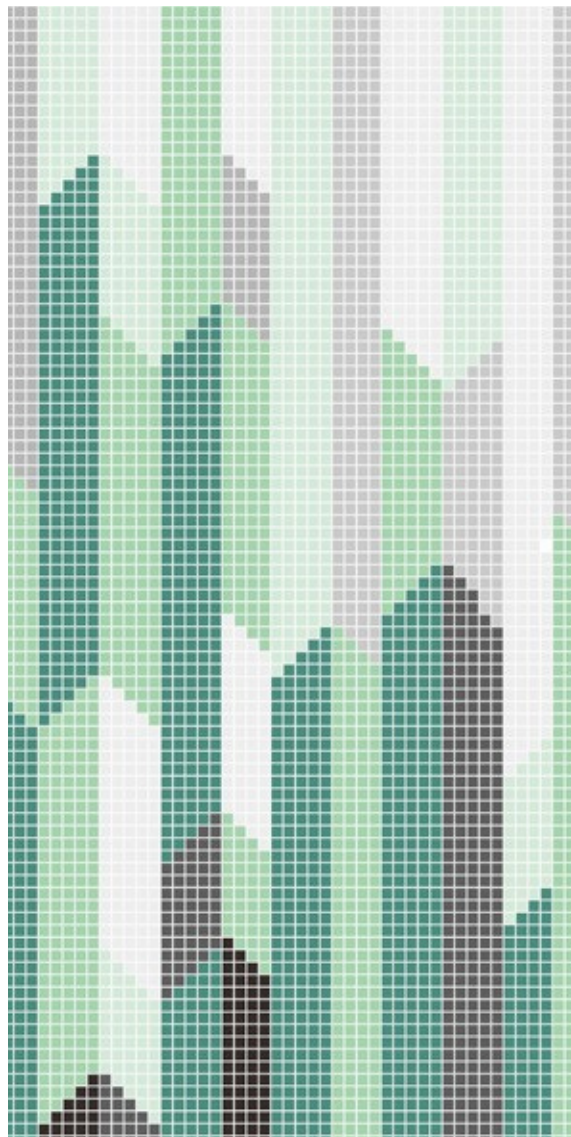

Emerald Land

Under the light, each mosaic tile shimmers with a unique glow, exuding a mesmerizing jade-like luster and mysterious hues, as if stepping into an enchanted jade realm. The green tones and textures create a serene and inviting atmosphere, bringing tranquility and harmony to your space.

PRODUCT CODE	SIZE	COLOUR	%	m²
WN32000	23x23mm		14.27%	0.514m²
WN53694	23x23mm		14.98%	0.539m²
WN53692	23x23mm		20.80%	0.749m²
WN63136	23x23mm		26.39%	0.950m²
WN41565	23x23mm		12.50%	0.450m²
WN53691	23x23mm		8.75%	0.315m²
WN84000	23x23mm		2.31%	0.083m²