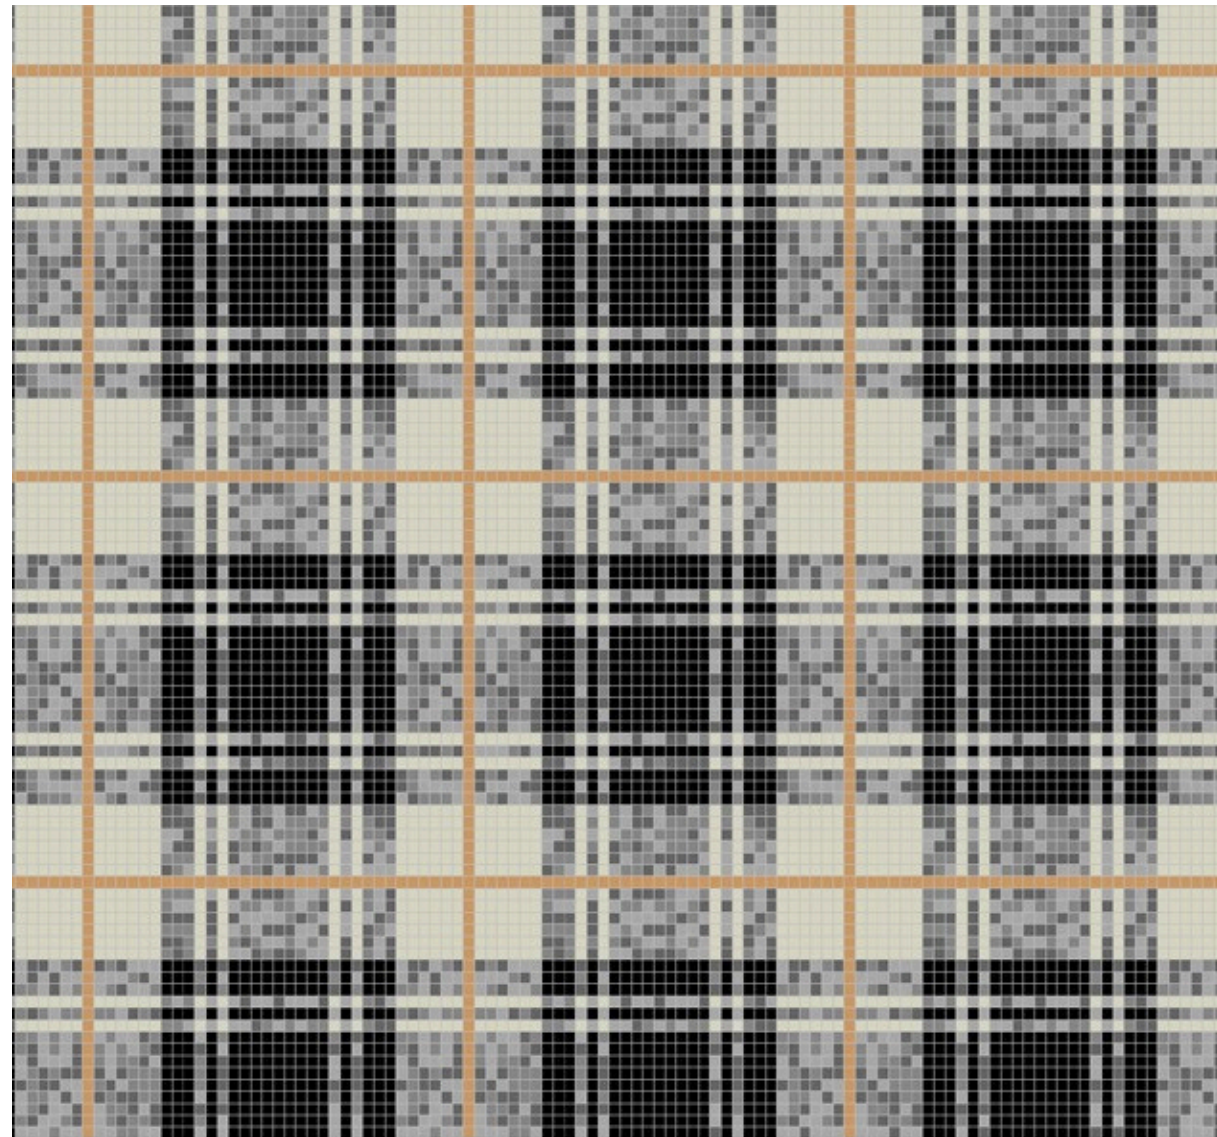

PRODUCT CODE	SIZE	COLOUR	%	m²
L20086	25x25mm	Light Grey	17.13%	3.495m²
L10041	25x25mm	Dark Grey	15.08%	3.076m²
L30052	25x25mm	Black	14.82%	3.024m²
L83000	25x25mm	Black	24.92%	5.083m²
L20021	25x25mm	Light Beige	22.16%	4.522m²
L34006	25x25mm	Orange	5.89%	1.200m²

English Gentleman

The design draws inspiration from British fashion and Scottish patterns, using molding and inkjet techniques to convey a natural yet elegant aesthetic—subtle, refined, and noble. The fabric-like texture is well-suited for residential spaces such as bedrooms and walk-in closets, as well as commercial applications like fashion boutiques and beauty stores.