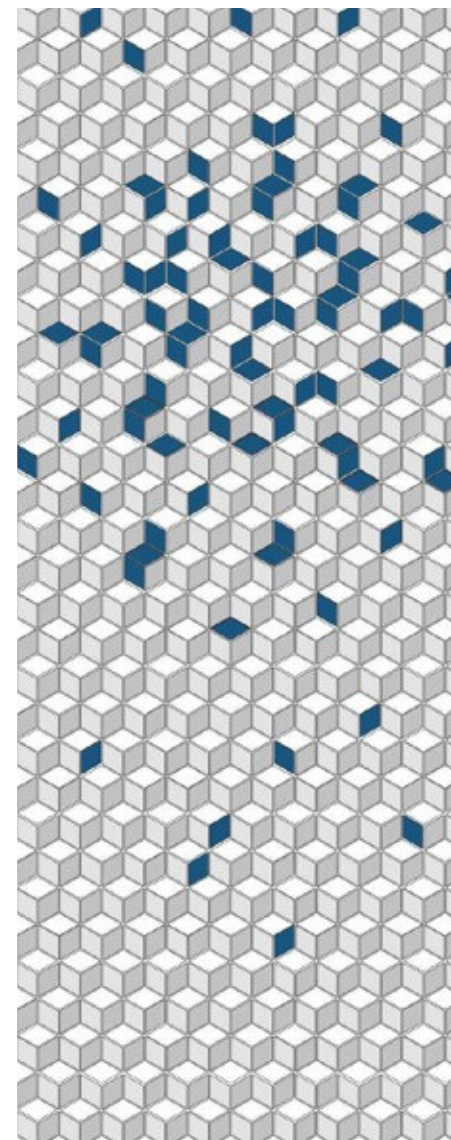

PRODUCT CODE	SIZE	COLOUR	%	m²
EO82751	48x83mm	■	6.66%	0.18m²
EO21021	48x83mm	■	30.87%	0.81m²
EO28013	48x83mm	■	30.46%	0.80m²
EO32000	48x83mm	■	32.01%	0.85m²

Dancing Gray Blue

Gray and blue tiles are arranged at varying angles to create a complex three-dimensional structure, imparting a dynamic and visually engaging sense of movement.