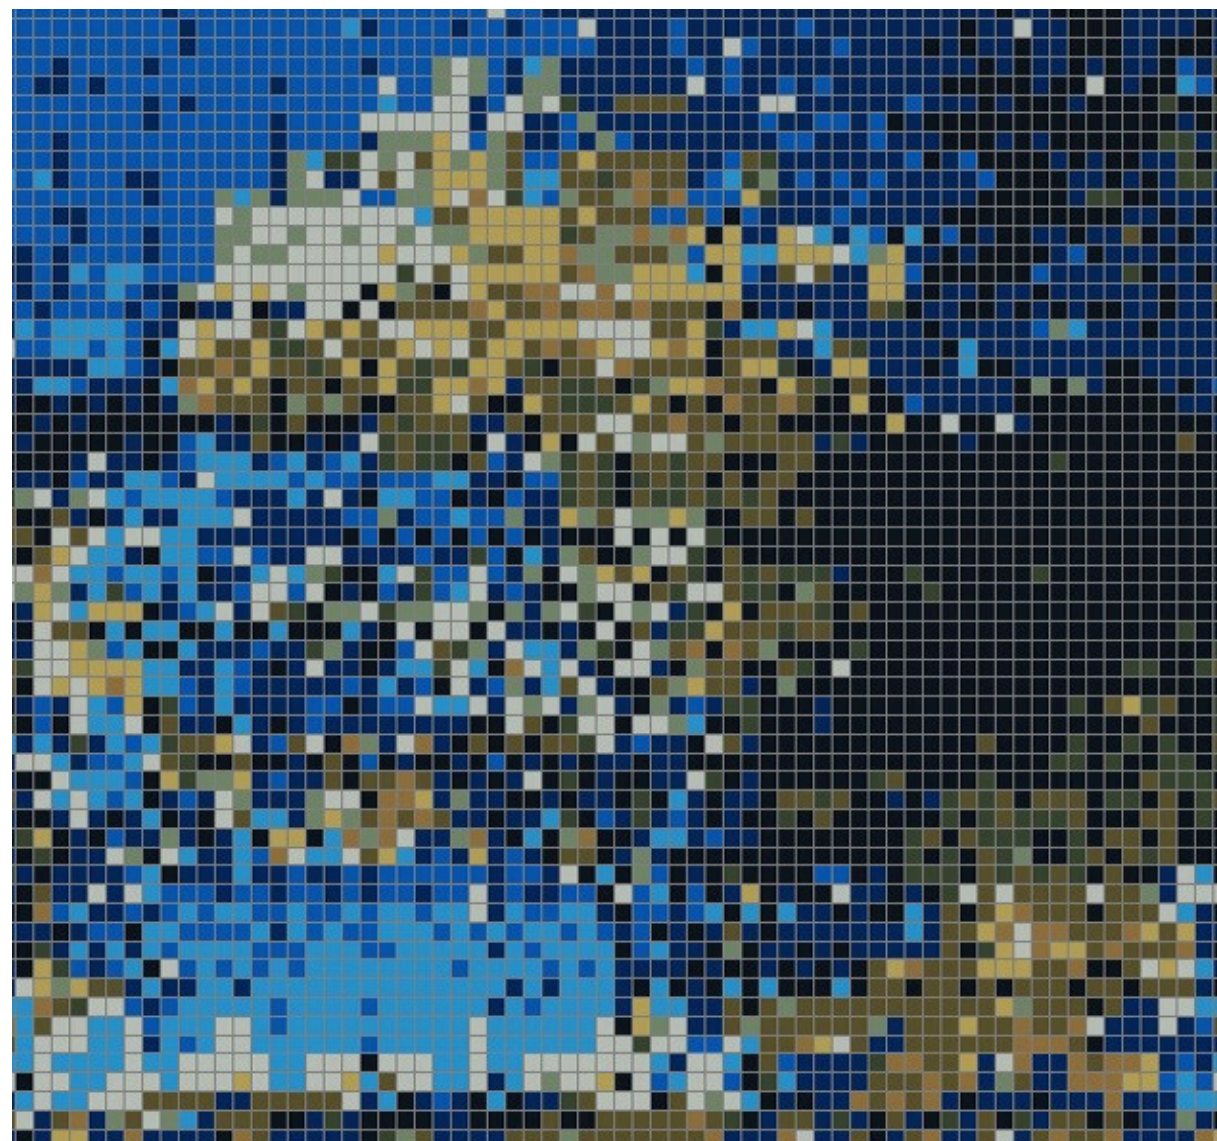

PRODUCT CODE	SIZE	COLOUR	%	m²
JSWBCQ88785 JSWB88789 WBCQ88928 WB88928 WBCQ63001 WB63001	48x48mm		39.02%	10.464m²
WBCQ36062 WB36062 WBCQ88927 WB88927 JSWBCQ88787 JSWB88791 JSWBCQ88786 JSWB88790 WBCQ36071 WB36071	48x48mm		8.88%	2.380m²
WBCQ44620 WB44620 WBCQ44619 WB44619	48x48mm		19.17%	5.140m²
	48x48mm		4.65%	1.246m²
	48x48mm		5.25%	1.407m²
	48x48mm		2.59%	0.694m²
	48x48mm		2.08%	0.557m²
	48x48mm		2.08%	0.559m²
	48x48mm		9.22%	2.471m²
	48x48mm		7.07%	1.896m²

Color Of Water

Using mosaics in a variety of colors, a water-themed background is created, depicting a gathering of sea creatures as if swimming through the ocean. Compared to traditional oil paintings, it highlights the artistic beauty of color fusion in a unique and striking composition.