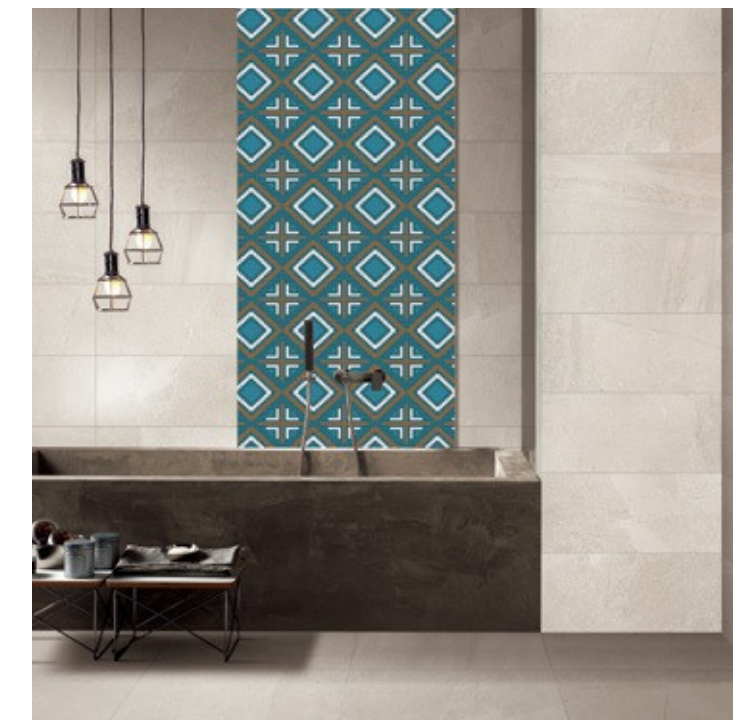

MauringGrid

This vintage blue-toned diamond pattern features a carefully selected blend of understated blue, white, and yellow, evoking the quiet, timeless craftsmanship of a grandmother stitching in a Xiguan courtyard. Compared to the stability of triangles, diamonds add a touch of playfulness. Layered diamonds create visual depth and a modern appeal, extending the perception of space whether applied on walls or floors, in both residential and commercial settings.