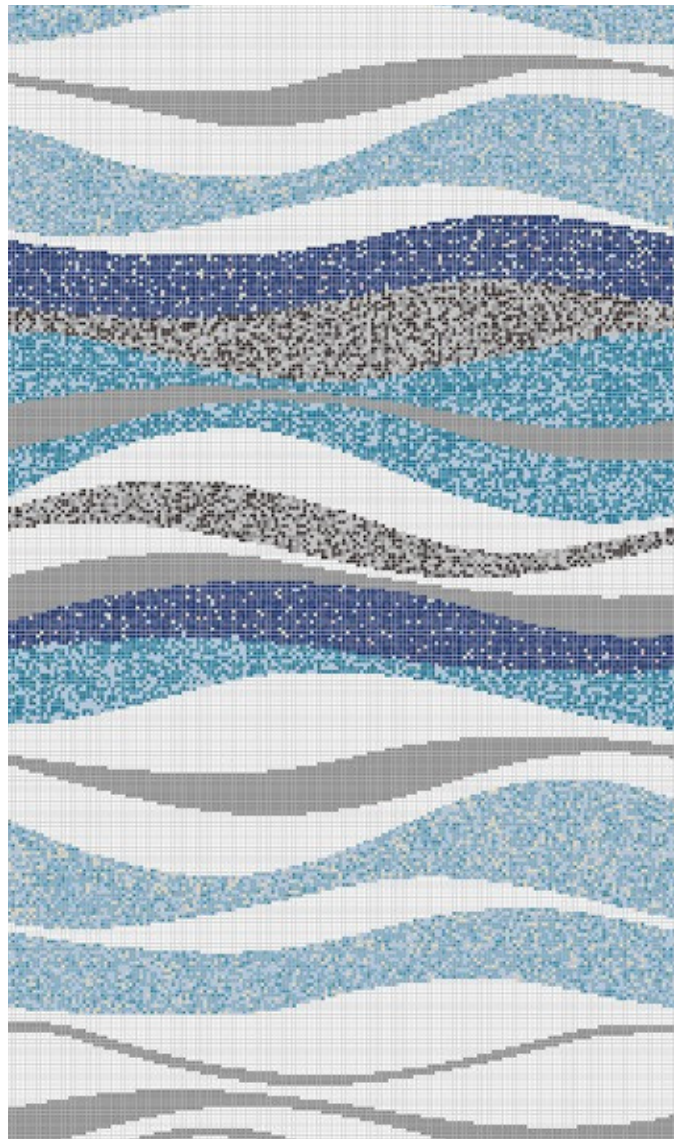

Glistening Sea

Shimmering waves dance with playful vitality. Irregular textures, like rolling seas, divide the colors into layered tones of deep blue, bright blue, and pale blue, with subtle black particles interspersed throughout. Under the reflection of sunlight, the water's surface turns crystal-clear and radiant, flickering with brilliance—like a flowing oil painting in motion.

PRODUCT CODE	SIZE	COLOUR	%	m²
VF81748T	9.5x9.5mm		0.41%	0.011m²
VF81771T	9.5x9.5mm		10.76%	0.858m²
VF81772T	9.5x9.5mm		5.78%	0.461m²
VF81775T	9.5x9.5mm		3.82%	0.305m²
VF81776T	9.5x9.5mm		10.48%	0.836m²
VF81786T	9.5x9.5mm		2.49%	0.198m²
VF81794T	9.5x9.5mm		3.96%	0.316m²
VF81795T	9.5x9.5mm		4.52%	0.360m²
VF81796T	9.5x9.5mm		38.00%	3.030m²
VF81804T	9.5x9.5mm		15.02%	1.198m²
VF81807T	9.5x9.5mm		2.54%	0.202m²
VF81808T	9.5x9.5mm		2.49%	0.198m²