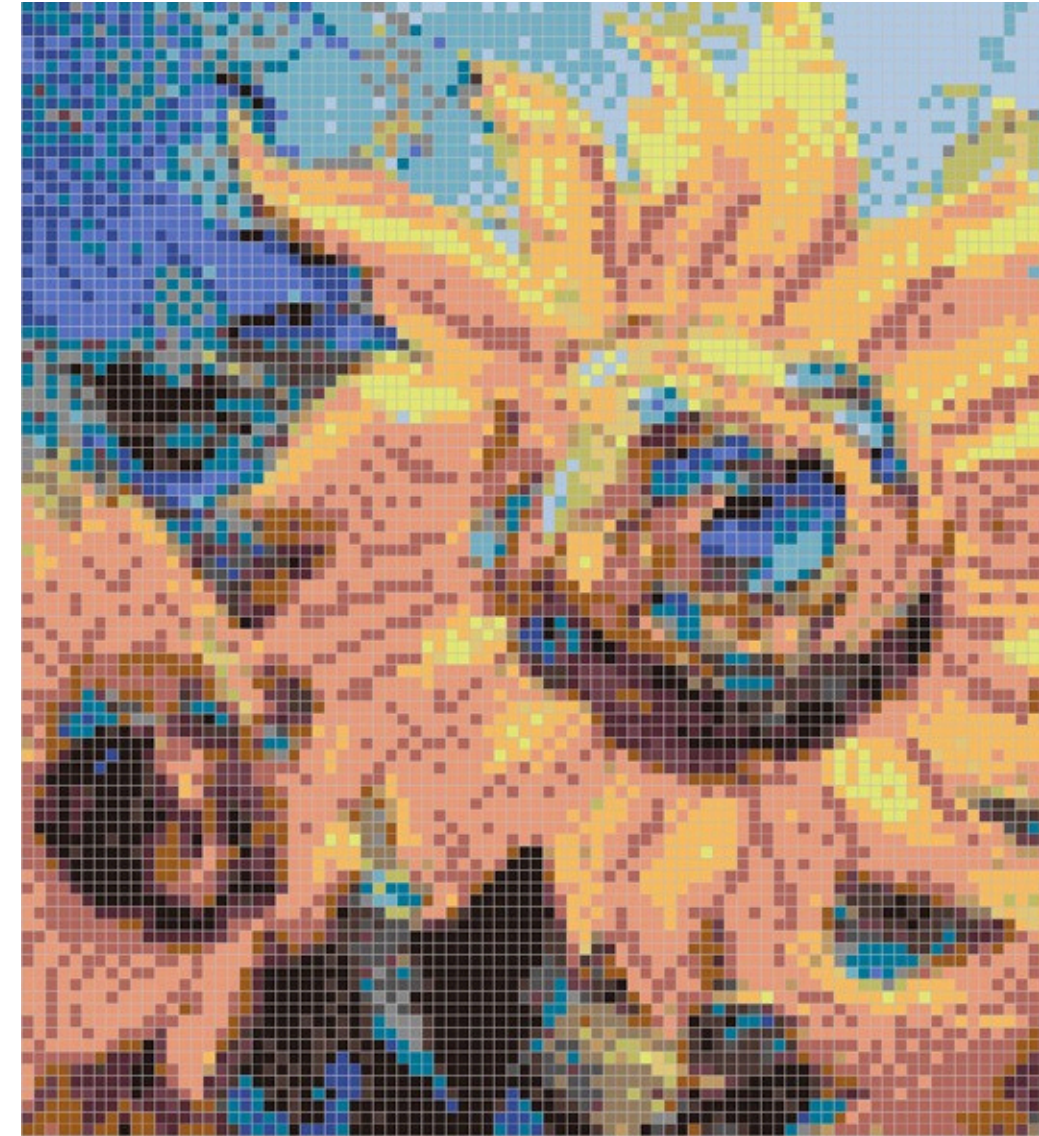

PRODUCT CODE	SIZE	COLOUR	PERCENTAGE	m²
VF81731T	9.5x9.5mm		3.95%	0.039m²
VF81745T	9.5x9.5mm		11.40%	0.113m²
VF81746T	9.5x9.5mm		3.59%	0.035m²
VF81749T	9.5x9.5mm		11.75%	0.116m²
VF81753T	9.5x9.5mm		1.91%	0.019m²
VF81755T	9.5x9.5mm		3.84%	0.038m²
VF81756T	9.5x9.5mm		4.50%	0.045m²
VF81763T	9.5x9.5mm		6.25%	0.062m²
VF81771T	9.5x9.5mm		7.36%	0.073m²
VF81773T	9.5x9.5mm		4.48%	0.044m²
VF81776T	9.5x9.5mm		4.22%	0.042m²
VF81791T	9.5x9.5mm		3.32%	0.033m²
VF81793T	9.5x9.5mm		3.02%	0.030m²
VF81800T	9.5x9.5mm		21.20%	0.210m²
VF81805T	9.5x9.5mm		2.01%	0.020m²
VF81807T	9.5x9.5mm		7.20%	0.071m²

Sunflower

The sunflowers appear to reach eagerly toward the sunlight, expressing the vitality and strength of life. This work is not only a tribute to Van Gogh's original masterpiece, but also a vivid interpretation of artistic diversity and creative innovation.