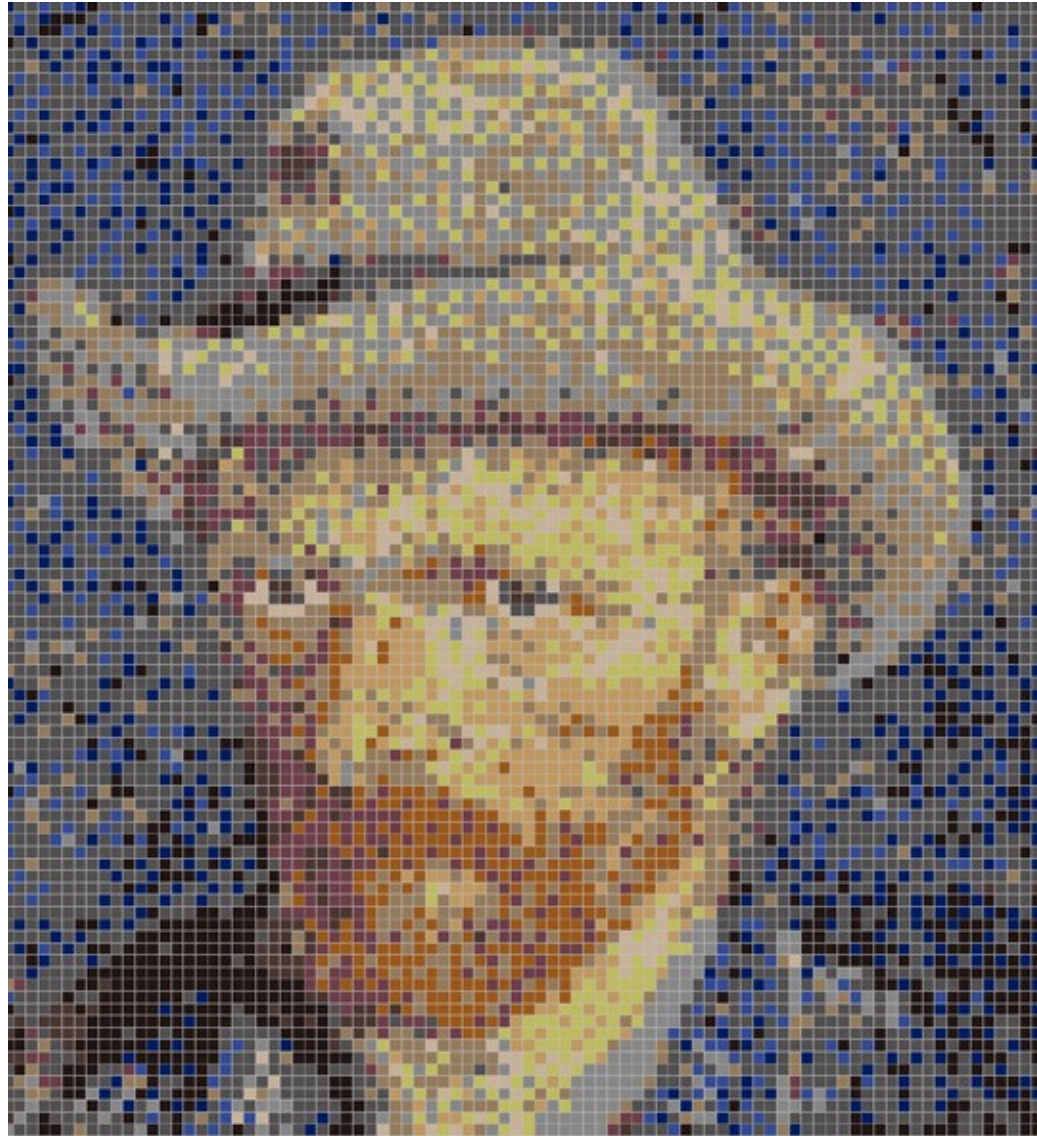

### VanGogh's Starry Night

Drawing inspiration from the masterwork of Vincent van Gogh bearing the same name, this creation is reinterpreted through the art of mosaic inlay—echoing, in turn, another expressive function of mosaic art from the Renaissance period. Swirling stars are set into flowing compositions, rendered in soft blue tones, dynamic lines, and a liberated sense of time and space. The result enriches the overall artistic expression of the space, infusing it with heightened visual depth and refined design character.

### Starry Night Over The Rhone

Inspired by Vincent van Gogh's *Starry Night Over the Rhône*, this design captures the tranquility and depth of the Rhône River at night. Stars shimmer upon the water's surface like celestial reflections, adding a sense of mystery and romance, and creating a serene, dreamlike atmosphere.

### Singing Cranes

Misty mountain foothills intertwine with the graceful calls of cranes, conveying a sense of serenity and harmony that feels detached from the worldly realm. Through its rich palette and thoughtfully crafted composition, the work profoundly expresses the ideal of harmonious coexistence between humanity and nature.