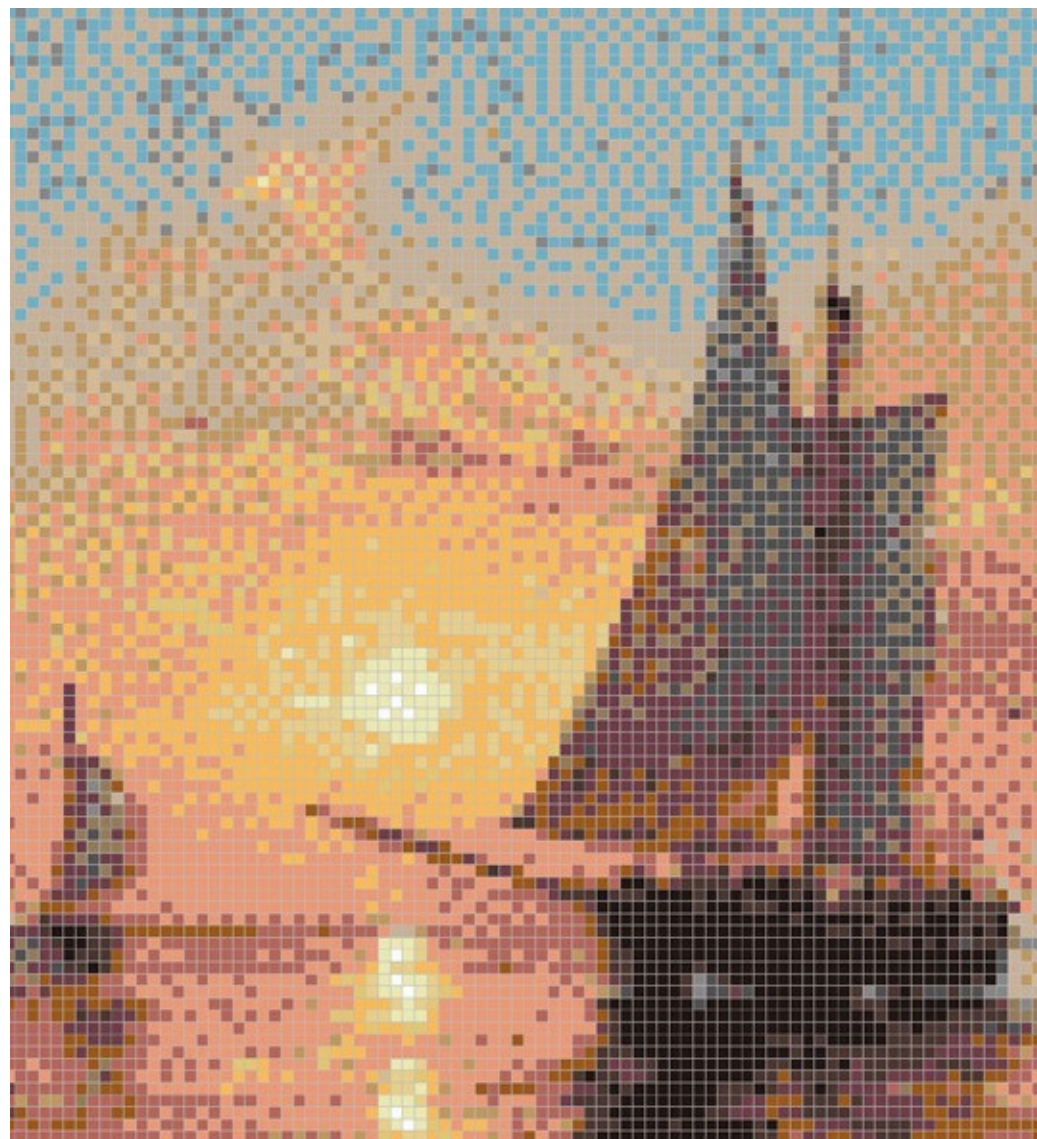

### Starry Night Over The Rhone

Inspired by Vincent van Gogh's *Starry Night Over the Rhône*, this design captures the tranquility and depth of the Rhône River at night. Stars shimmer upon the water's surface like celestial reflections, adding a sense of mystery and romance, and creating a serene, dreamlike atmosphere.

### Van Gogh

Through a distinctive artistic form and expressive approach, it presents the image and spiritual essence of the great artist Vincent van Gogh.

PRODUCT CODE	SIZE	COLOUR	PERCENTAGE	m <sup>2</sup>
VF81731T	9.5x9.5mm		3.95%	0.039m <sup>2</sup>
VF81745T	9.5x9.5mm		11.40%	0.113m <sup>2</sup>
VF81746T	9.5x9.5mm		3.59%	0.035m <sup>2</sup>
VF81749T	9.5x9.5mm		11.75%	0.116m <sup>2</sup>
VF81753T	9.5x9.5mm		1.91%	0.019m <sup>2</sup>
VF81755T	9.5x9.5mm		3.84%	0.038m <sup>2</sup>
VF81756T	9.5x9.5mm		4.50%	0.045m <sup>2</sup>
VF81763T	9.5x9.5mm		6.25%	0.062m <sup>2</sup>
VF81771T	9.5x9.5mm		7.36%	0.073m <sup>2</sup>
VF81773T	9.5x9.5mm		4.48%	0.044m <sup>2</sup>
VF81776T	9.5x9.5mm		4.22%	0.042m <sup>2</sup>
VF81791T	9.5x9.5mm		3.32%	0.033m <sup>2</sup>
VF81793T	9.5x9.5mm		3.02%	0.030m <sup>2</sup>
VF81800T	9.5x9.5mm		21.20%	0.210m <sup>2</sup>
VF81805T	9.5x9.5mm		2.01%	0.020m <sup>2</sup>
VF81807T	9.5x9.5mm		7.20%	0.071m <sup>2</sup>

### Sunflower

The sunflowers appear to reach eagerly toward the sunlight, expressing the vitality and strength of life. This work is not only a tribute to Van Gogh's original masterpiece, but also a vivid interpretation of artistic diversity and creative innovation.