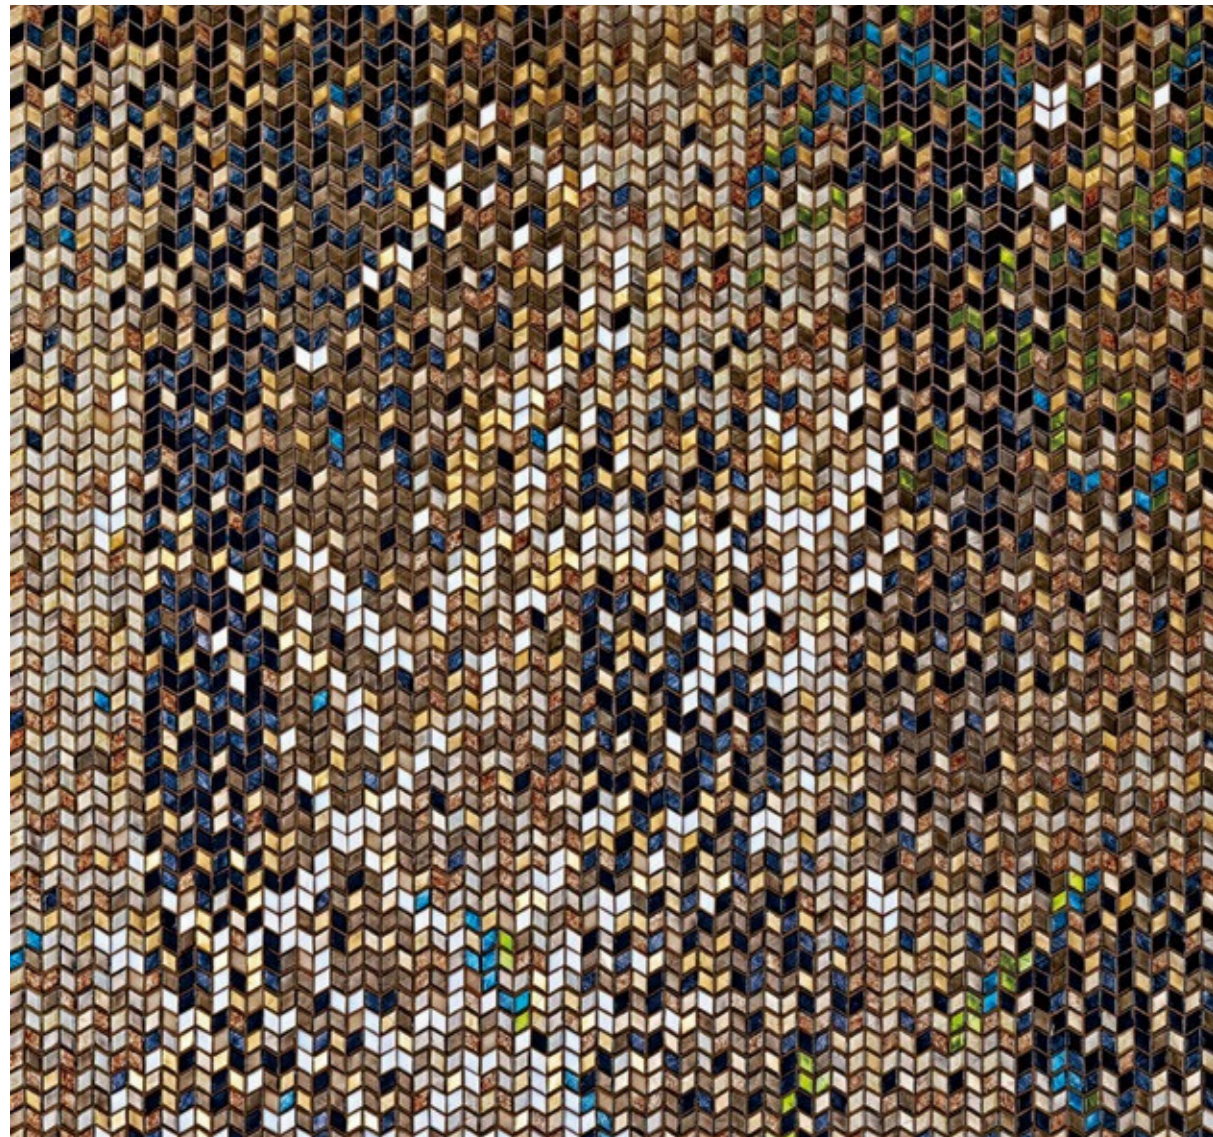

PRODUCT CODE	SIZE	COLOUR	%	m²
EO88754	48x83mm		21.81%	3.31m²
JEO88756	48x83mm		14.03%	2.13m²
JJE088757	48x83mm		9.29%	1.41m²
JJE088758	48x83mm		1.58%	0.24m²
HCE088759	48x83mm		2.31%	0.35m²
JSE088760	48x83mm		20.49%	3.11m²
PME062986	48x83mm		10.94%	1.66m²
JJE088761	48x83mm		12.91%	1.96m²
JJE088762	48x83mm		6.65%	1.01m²

GoldenYear

Multiple diamond-shaped tiles in varying colors come together to form a dazzling mosaic feature wall. With a metallic surface finish, the design blends classical elegance with a touch of luxury, merging vintage charm with contemporary style to give the space a distinctive, personalized character.