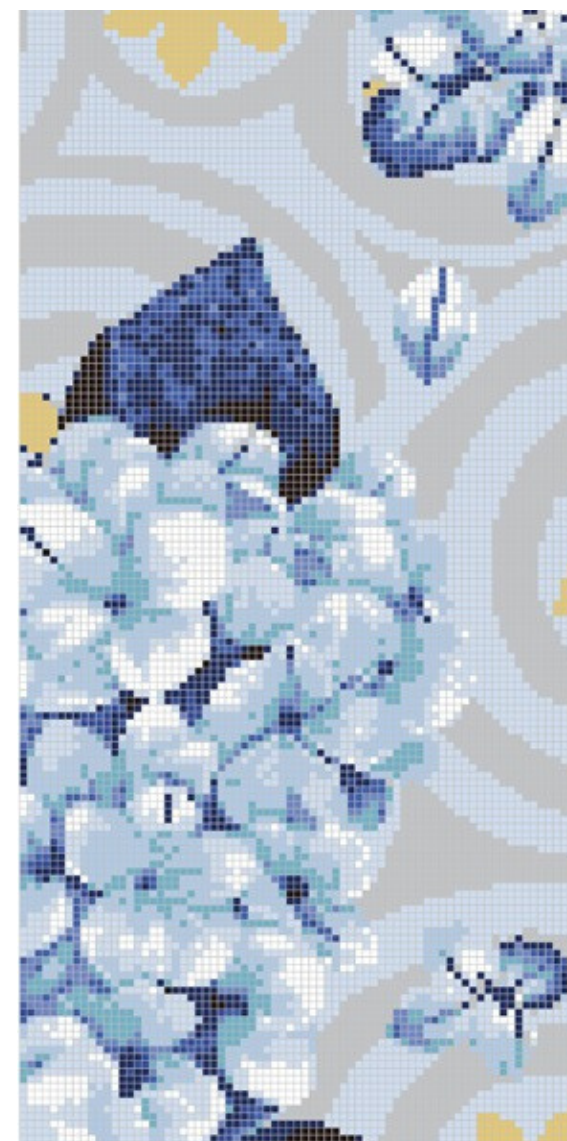

PRODUCT CODE	SIZE	COLOUR	%	m²
VF81746T	9.5x9.5mm		4.78%	0.077m²
VF81771T	9.5x9.5mm		6.21%	0.100m²
VF81776T	9.5x9.5mm		13.96%	0.225m²
VF81791T	9.5x9.5mm		4.59%	0.074m²
VF81792T	9.5x9.5mm		2.98%	0.048m²
VF81794T	9.5x9.5mm		6.82%	0.110m²
VF81796T	9.5x9.5mm		7.32%	0.118m²
VF81802T	9.5x9.5mm		32.01%	0.516m²
VF81807T	9.5x9.5mm		2.85%	0.046m²
VF81808T	9.5x9.5mm		18.48%	0.297m²

Orchid

A single orchid branch—serene and profound, modest yet refined—embodies a temperament that is gentle, pure, and quietly noble. When introduced into a space, it creates an atmosphere of freshness and elegance, detached from worldly concerns and rich in understated grace. Throughout history, scholars and men of virtue have used the orchid to express their ideals, emotions, and aspirations in words and ink. It carries the essence of Chinese moral cultivation and humanistic philosophy, lending the space an added measure of refined elegance.