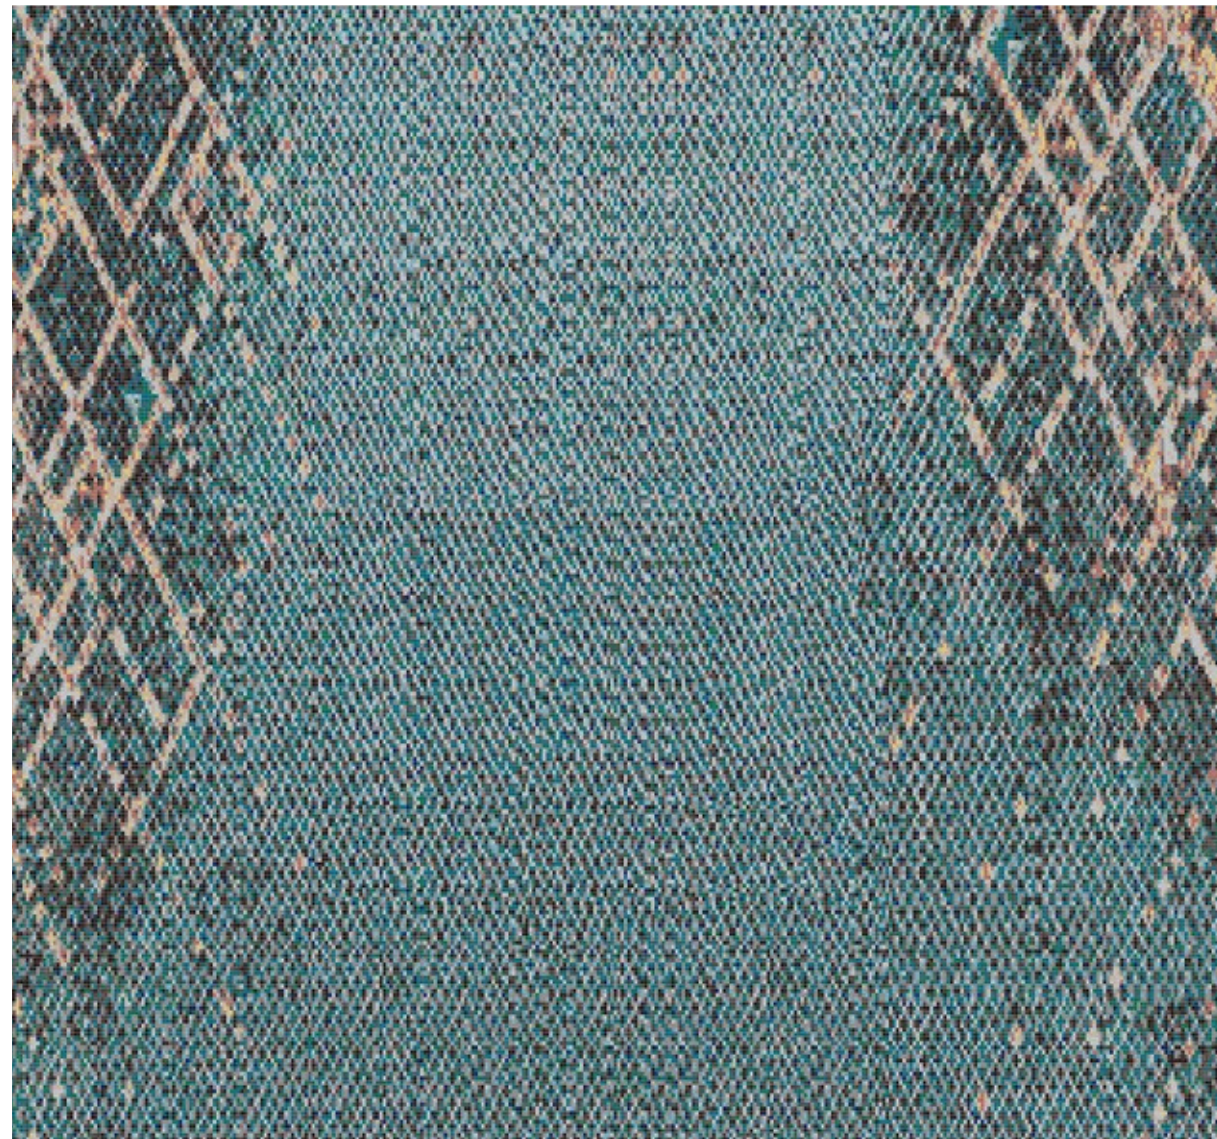

PRODUCT CODE	SIZE	COLOUR	%	m²
VF81732T	9.5x9.5mm		5.01%	0.769m²
VF81746T	9.5x9.5mm		1.05%	0.161m²
VF81749T	9.5x9.5mm		3.45%	0.530m²
VF81755T	9.5x9.5mm		6.88%	1.057m²
VF81766T	9.5x9.5mm		6.51%	0.999m²
VF81771T	9.5x9.5mm		5.69%	0.874m²
VF81774T	9.5x9.5mm		15.07%	2.314m²
VF81795T	9.5x9.5mm		1.62%	0.249m²
VF81804T	9.5x9.5mm		19.61%	3.010m²
VF81805T	9.5x9.5mm		11.92%	1.830m²
VF81807T	9.5x9.5mm		11.25%	1.727m²
VF81808T	9.5x9.5mm		11.94%	1.832m²

PastelReflections

"Fleeting light moves with the sun, rippling reflections follow the depths of the waves."

Azure waters sway, awakening layers of shimmering phosphorescence—ever-changing and radiant. Rich blue-green tones combined with distinctive metallic glaze textures create a surreal chromatic effect, shaping an atmosphere that is luxurious, mysterious, and elusive. A favored choice for refined, light-luxury commercial spaces.