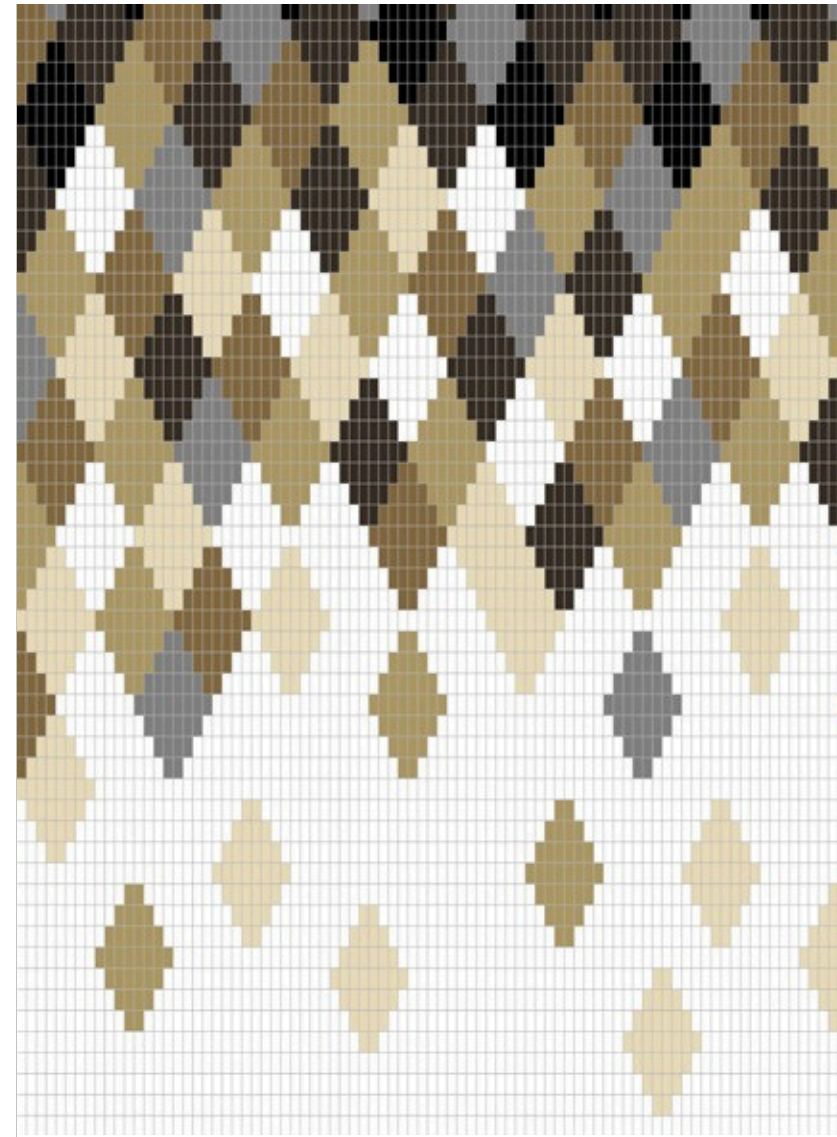

PRODUCT CODE	SIZE	COLOUR	%	m²
WM73000	23x48mm		5.70%	0.37m²
JWM50031	23x48mm		10.94%	0.71m²
JWM70129	23x48mm		9.39%	0.61m²
JWM10047	23x48mm		8.62%	0.56m²
JWM10043	23x48mm		12.63%	0.82m²
WM31540	23x48mm		11.71%	0.76m²
WM32000	23x48mm		41.01%	2.66m²

Fallen Leaves In Autumn

Diamond shapes in black, gold, and brown cascade like autumn leaves, creating a space that feels immersed in the warmth of a golden fall. The gentle flow evokes falling leaves returning to the ground, symbolizing the embrace of home and cultivating a sense of comfort and joyful belonging.