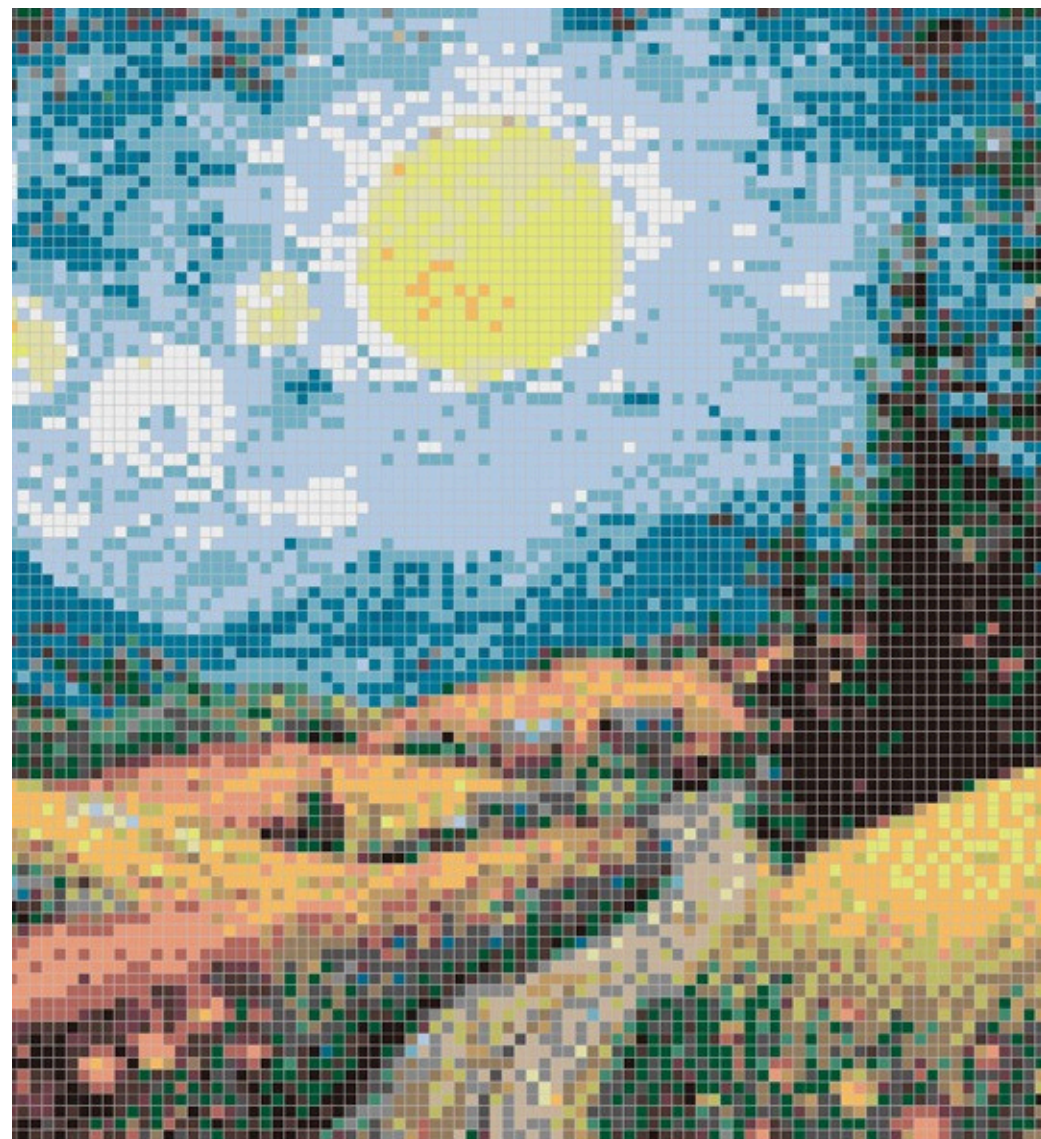

### Sunflower

The sunflowers appear to reach eagerly toward the sunlight, expressing the vitality and strength of life. This work is not only a tribute to Van Gogh's original masterpiece, but also a vivid interpretation of artistic diversity and creative innovation.

### SunsetSailing

In the lingering glow of sunset, a sailboat drifts gently across the sea, its sails tinted a warm orange-red by the golden light. Amid the busyness of modern life, perhaps we too can learn from this sailboat—to slow our pace, take in the scenery along the way, and savor the gifts of nature.

### Golden Fields

This is a season of harvest, a time when nature reveals its magnificence and generosity. The golden fields are not only a scene of natural beauty, but also a symbol of hope and abundance.