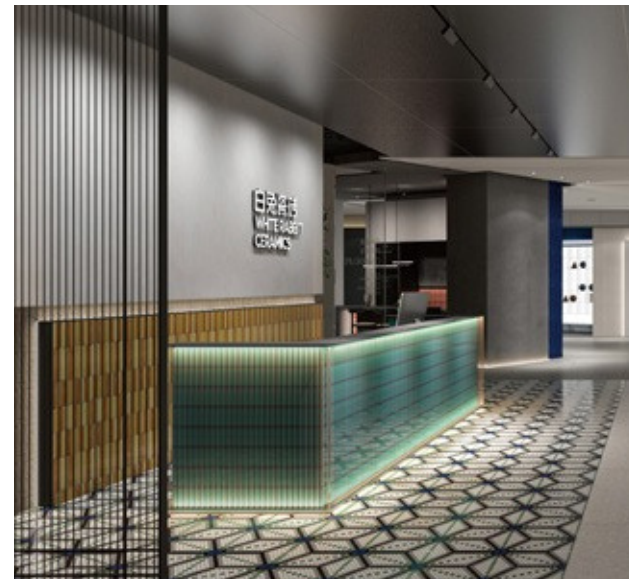

Honeycomb Crossing

The interlocking hexagon design mimics the busy yet orderly nature of a honeycomb, creating depth and layered dimension while inspiring viewers' imagination of color, shape, and space. This piece not only reflects a pursuit of order, harmony, and beauty but also enriches any space with an artistic atmosphere, offering a sense of serenity and delight.

PRODUCT CODE	SIZE	COLOUR	%	m²
NS84000	23x26mm		17.18%	0.45m²
NS70076	23x26mm		15.3%	0.40m²
NS32000	23x26mm		67.52%	1.78m²