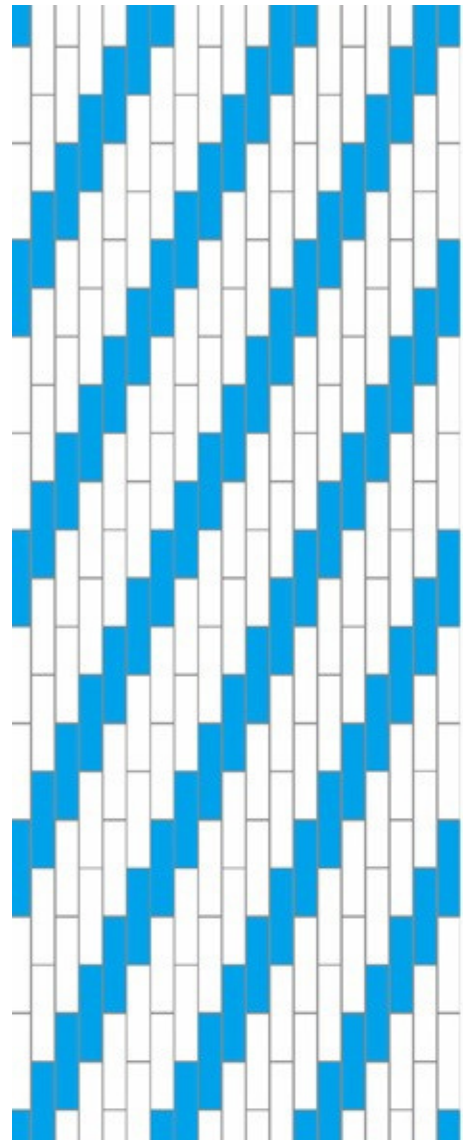

Grid Mixed With Blue And White

蓝白方块和垂直水平线条交错构建简约现代的视觉效果，几何美感，呈现简洁明快、现代时尚风格，适合现代装饰和艺术展示。

PRODUCT CODE	SIZE	COLOUR	%	m²
N31000	45x195mm	□	66.67%	1.78m²
N62940	45x195mm	■	33.33%	0.89m²