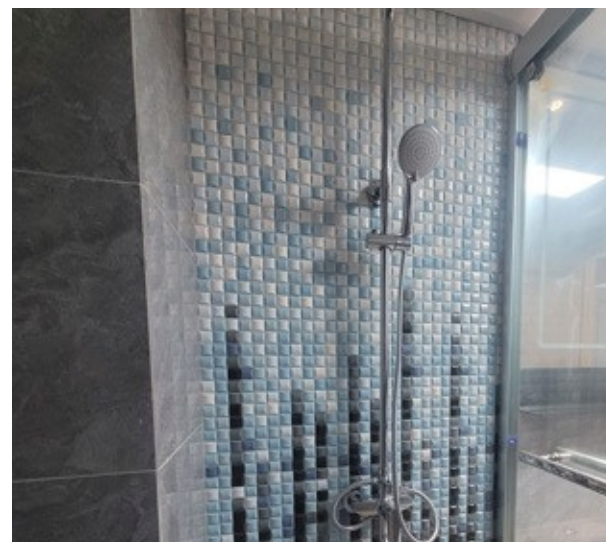

Gradient Pixel

Using a pixelated design approach, this piece seamlessly merges traditional mosaic with modern digital art. Particles transition from black to white, creating a visual flow and gradient that showcases depth and layering of color. It evokes the pulse of technology while offering the simplicity of modern living and the innovation of contemporary artistry.

PRODUCT CODE	SIZE	COLOUR	%	m²
MXFZ37262	30.4x30.4mm		16.58%	0.439m²
MXFZ42597	30.4x30.4mm		26.52%	0.702m²
MXFZ84901	30.4x30.4mm		23.91%	0.633m²
MXFZ62000	30.4x30.4mm		32.99%	0.873m²