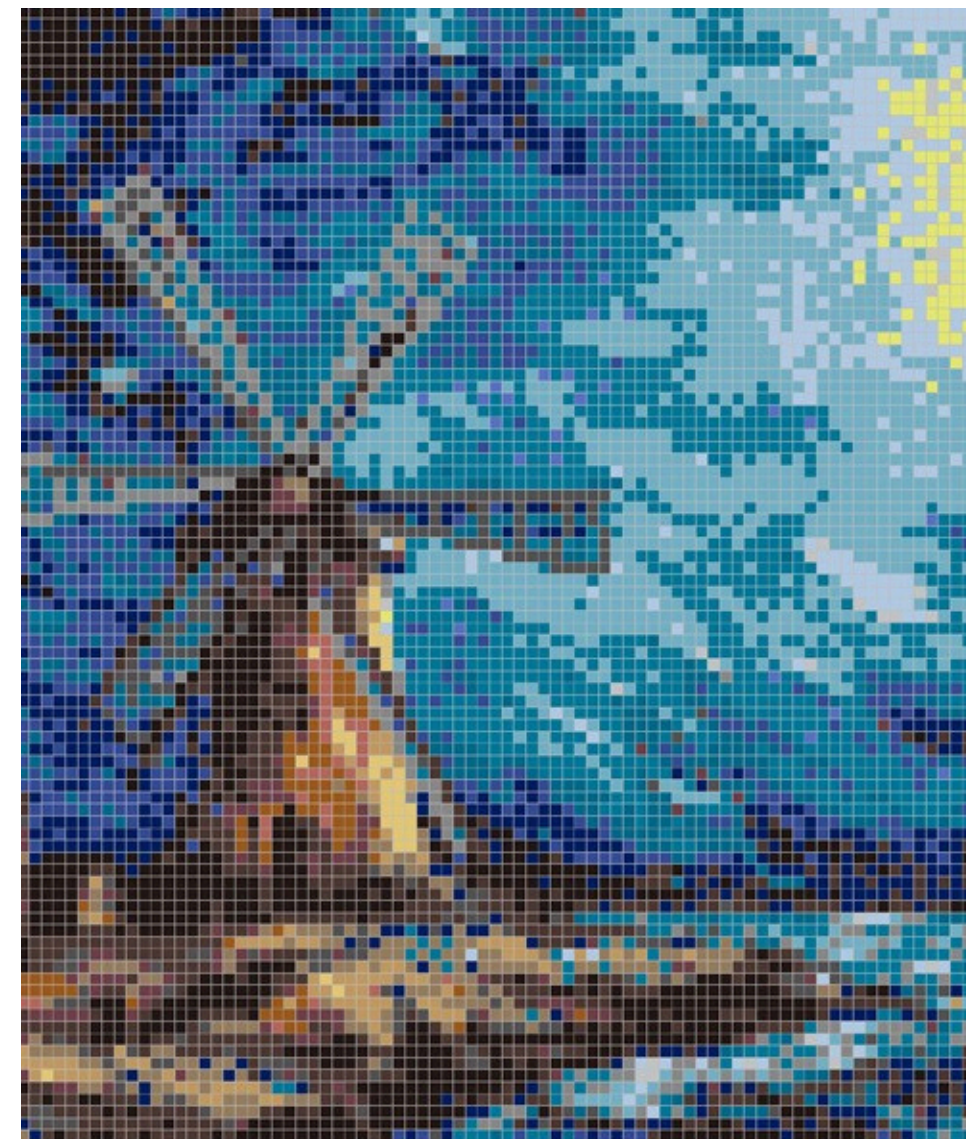

PRODUCT CODE	SIZE	COLOUR	PERCENTAGE	m²
VF81731T	9.5x9.5mm		2.22%	0.022m²
VF81753T	9.5x9.5mm		2.23%	0.022m²
VF81755T	9.5x9.5mm		6.13%	0.061m²
VF81756T	9.5x9.5mm		1.10%	0.011m²
VF81757T	9.5x9.5mm		1.74%	0.017m²
VF81762T	9.5x9.5mm		1.81%	0.018m²
VF81771T	9.5x9.5mm		13.48%	0.133m²
VF81773T	9.5x9.5mm		17.50%	0.173m²
VF81775T	9.5x9.5mm		9.66%	0.095m²
VF81776T	9.5x9.5mm		4.72%	0.047m²
VF81793T	9.5x9.5mm		8.60%	0.085m²
VF81795T	9.5x9.5mm		8.37%	0.083m²
VF81796T	9.5x9.5mm		1.26%	0.012m²
VF81804T	9.5x9.5mm		3.40%	0.034m²
VF81805T	9.5x9.5mm		3.37%	0.033m²
VF81807T	9.5x9.5mm		14.41%	0.142m²

Quiet Windmill

There are no bustling crowds and no complex elements—only the harmonious coexistence of nature and windmills. This simple yet pure beauty evokes a sense of tranquility and peace, as if one were momentarily detached from the noise of the world.