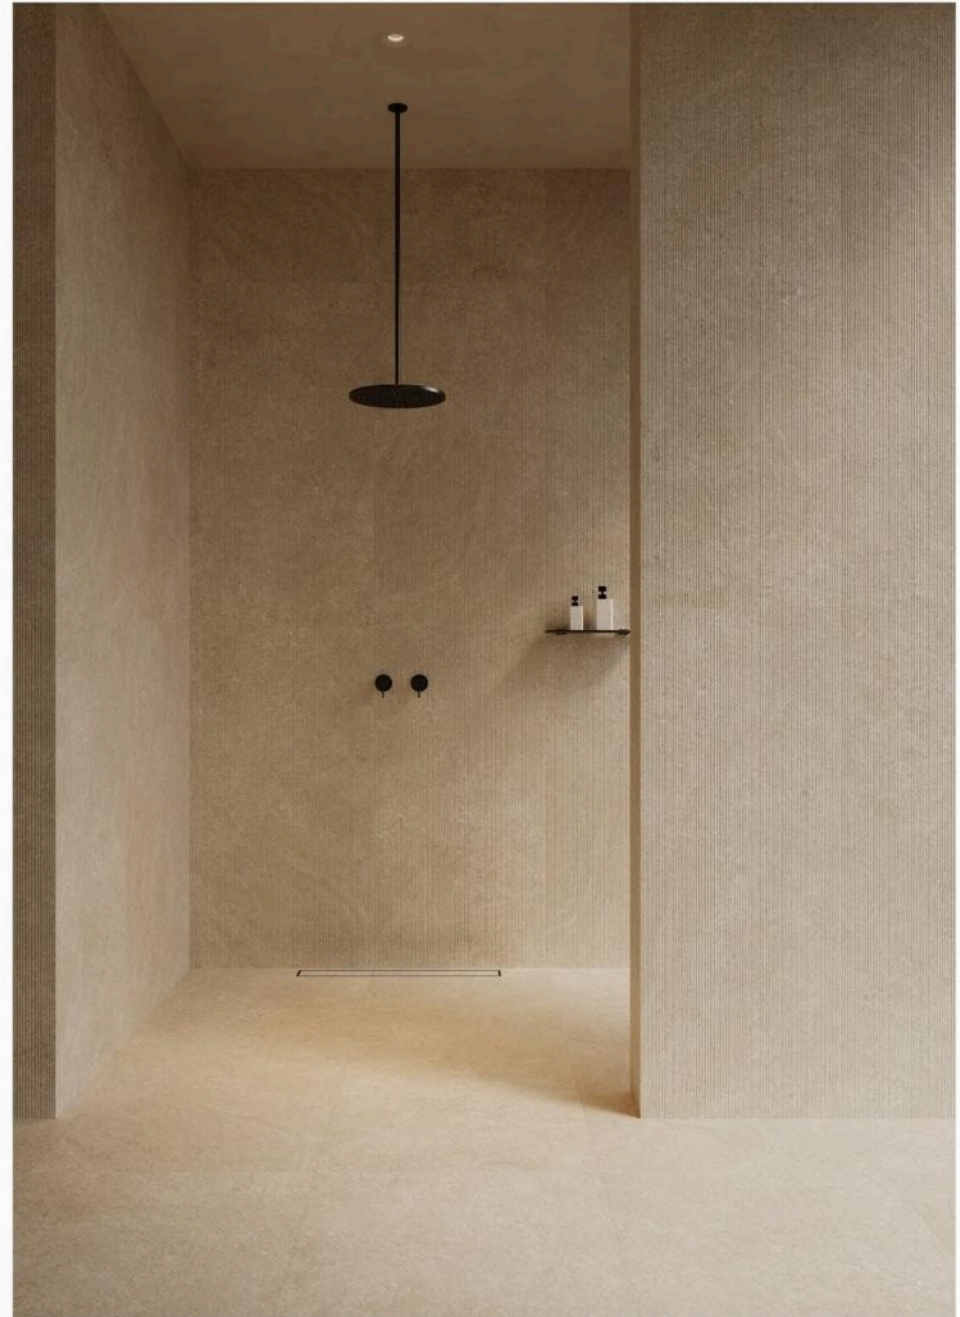

MONTILE°

GR612L22

**SIZE:**  
600x1200mm  
**Colour:**  
Caucasian light gray |  
**Technology:**  
Monet dried granules |  
Rock mold surface |

MONTILE°

GR612L22-D

**SIZE:**  
600x1200mm

**Colour:**  
Caucasian light gray |