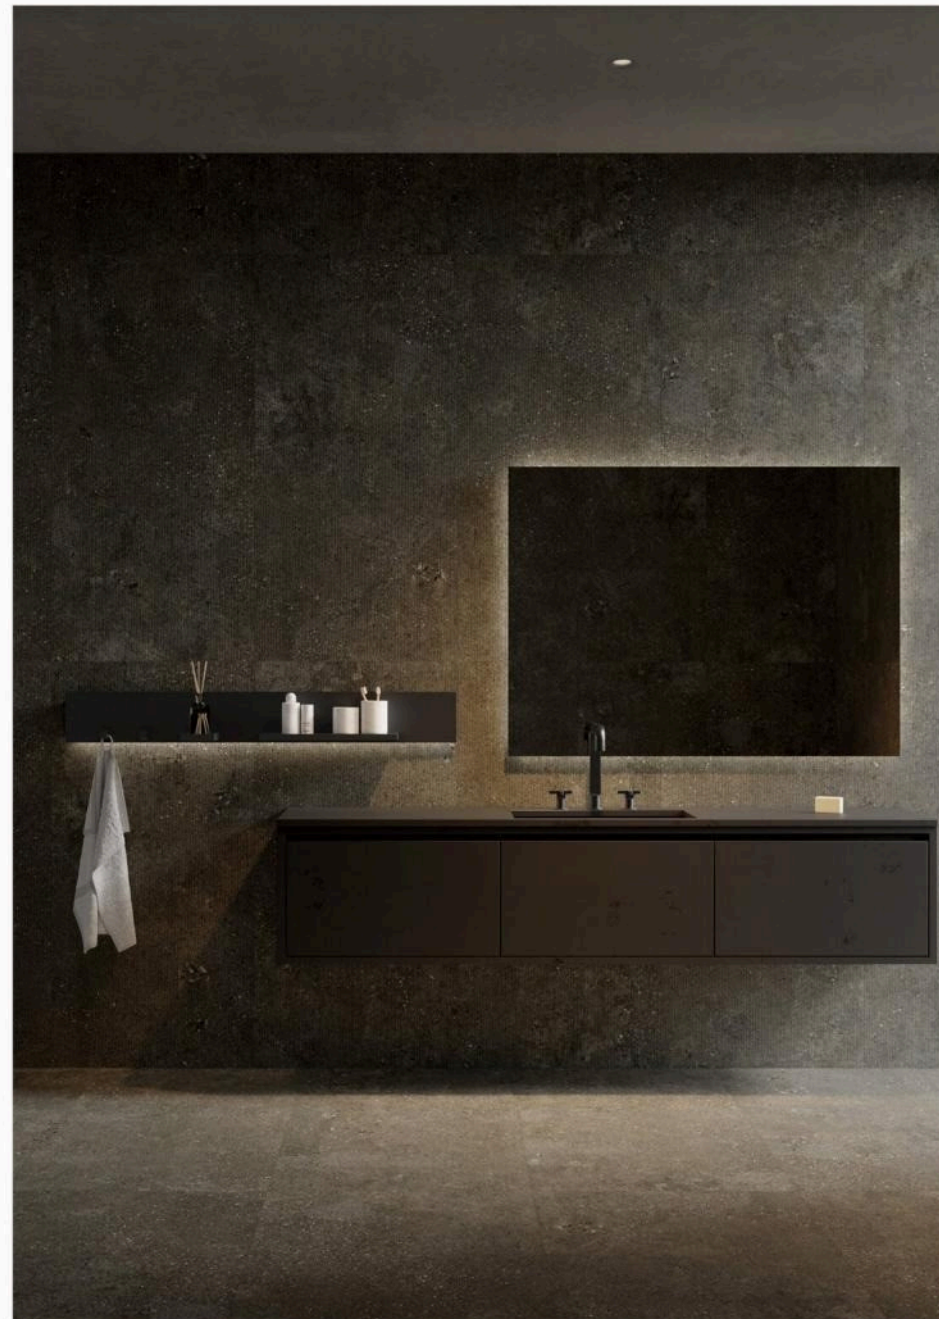

SE612-3ZT-M

SIZE:
600x1200mm

Technology:
Monet dried granules |
Rock mold surface |

Colour:
Novgorod Black |