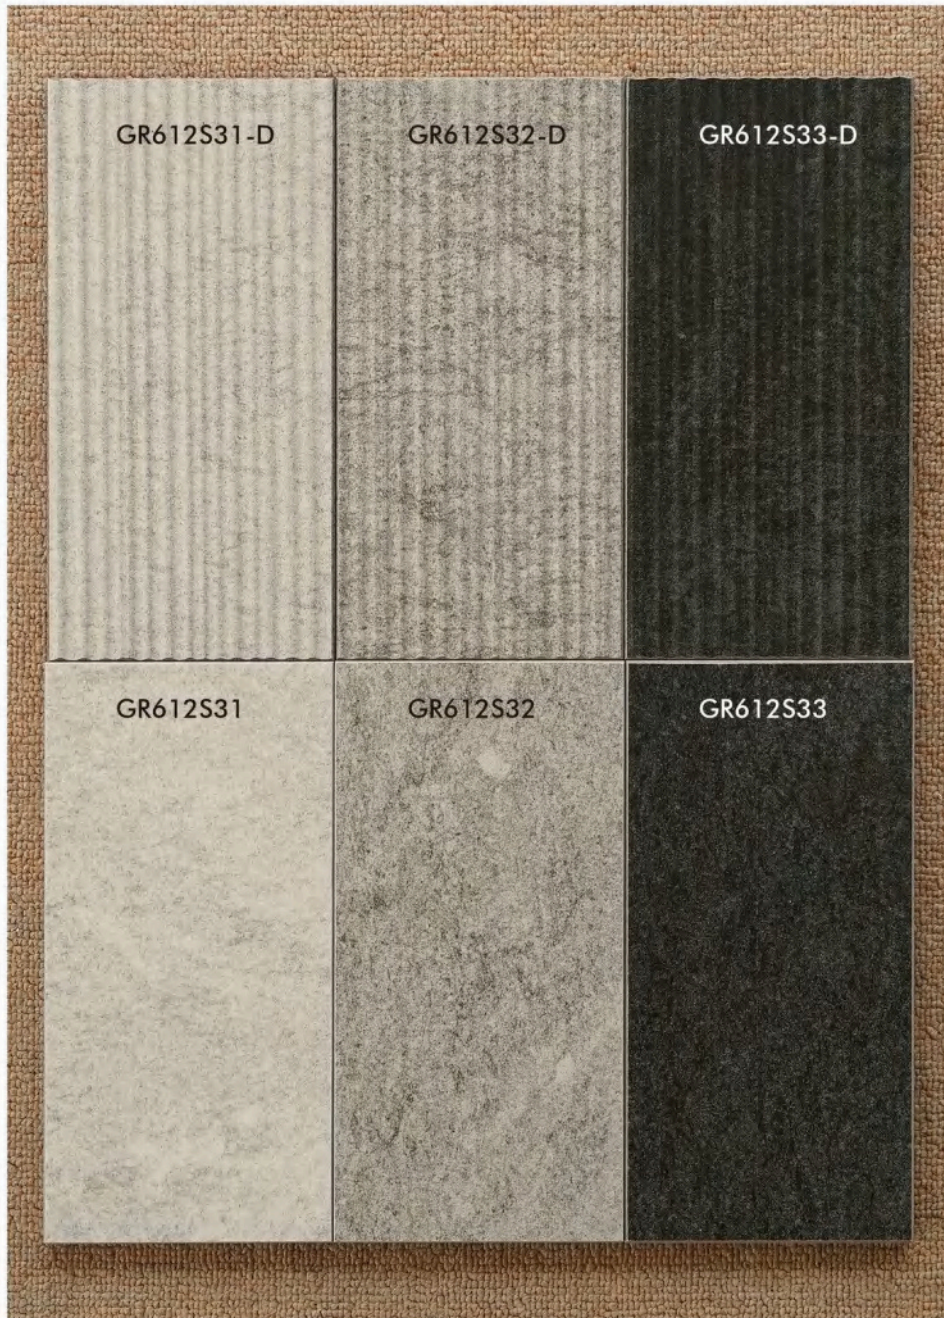

AEOLIAN SANDSTONE

600x1200mm