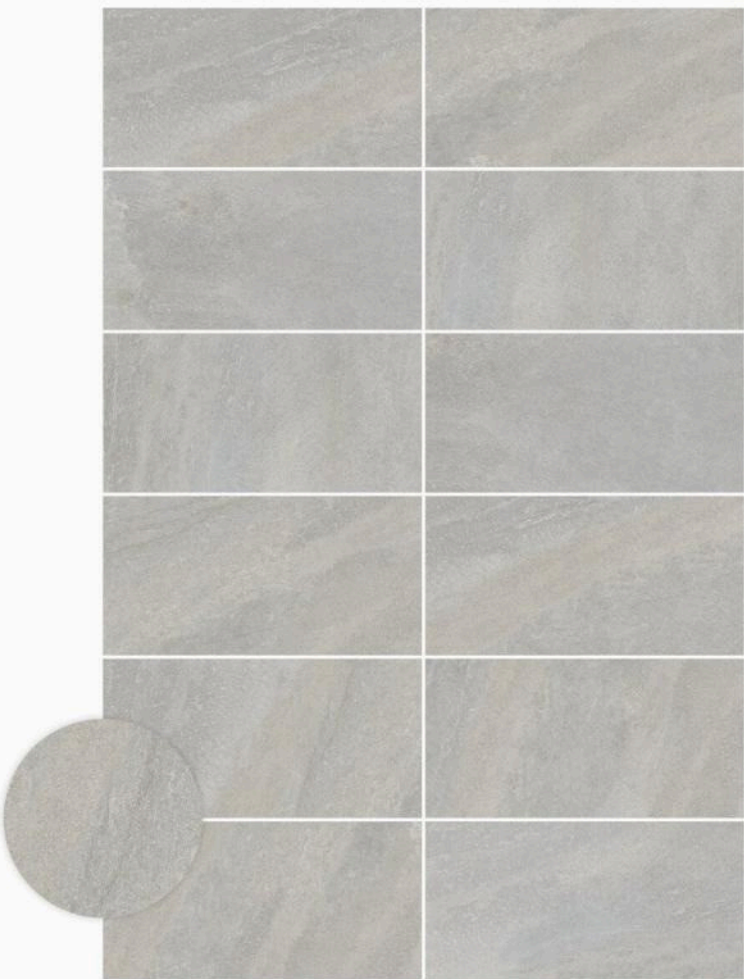

**Technology:**

Natural antique style noodles |

Rock mold surface |

DM61202

SIZE:  
600x1200mm

Colour:  
Traces of the Earth |

Technology:  
Natural antique style noodles |  
Rock mold surface |

DM61203