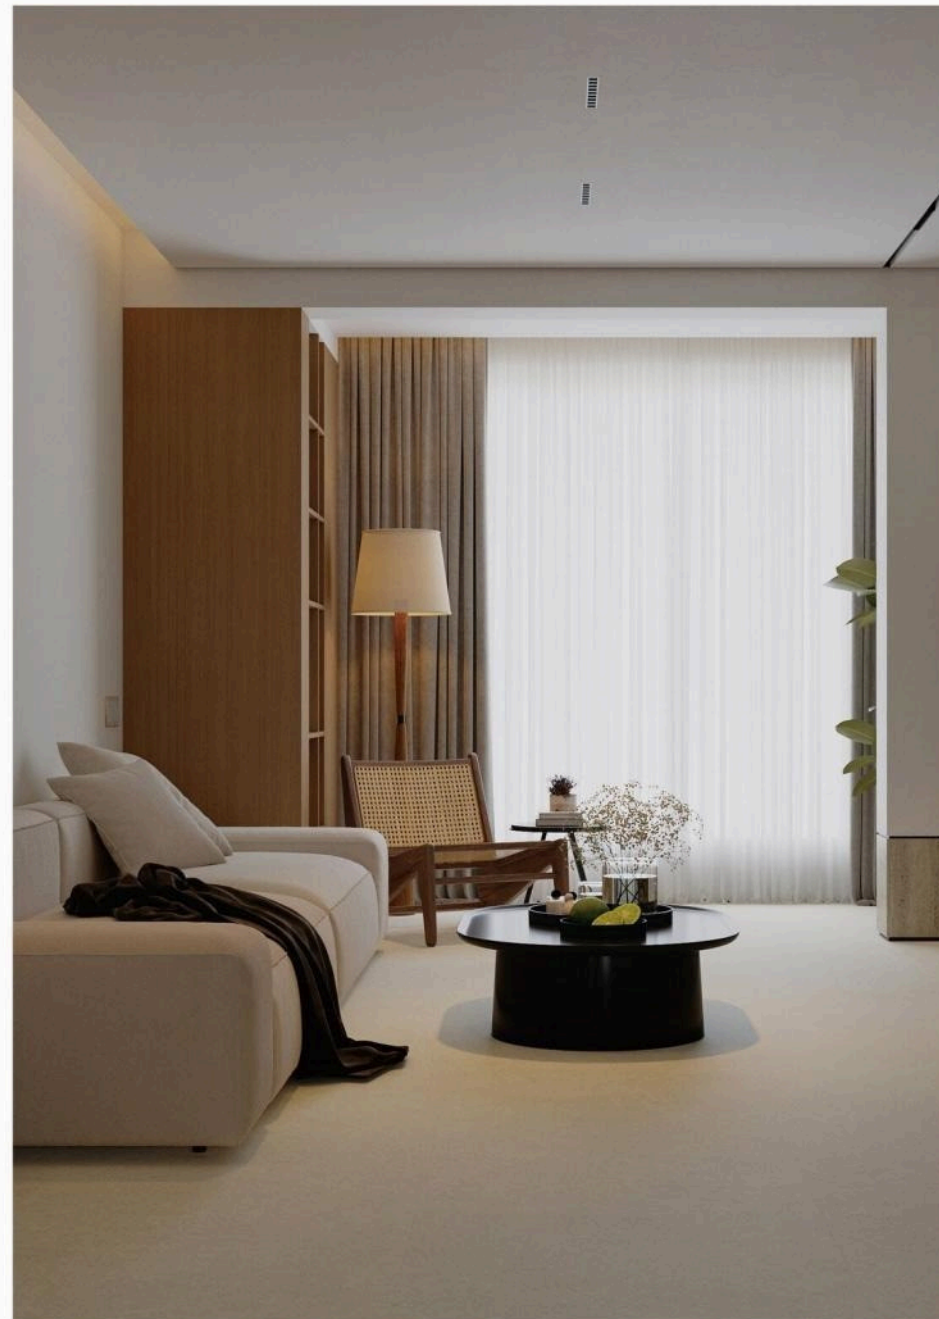

**SIZE:**

750x1500mm

**Technology:**

Monet dried granules |

Slight mold surface |

**Colour:**

Star Snow Grey White |

L715-03