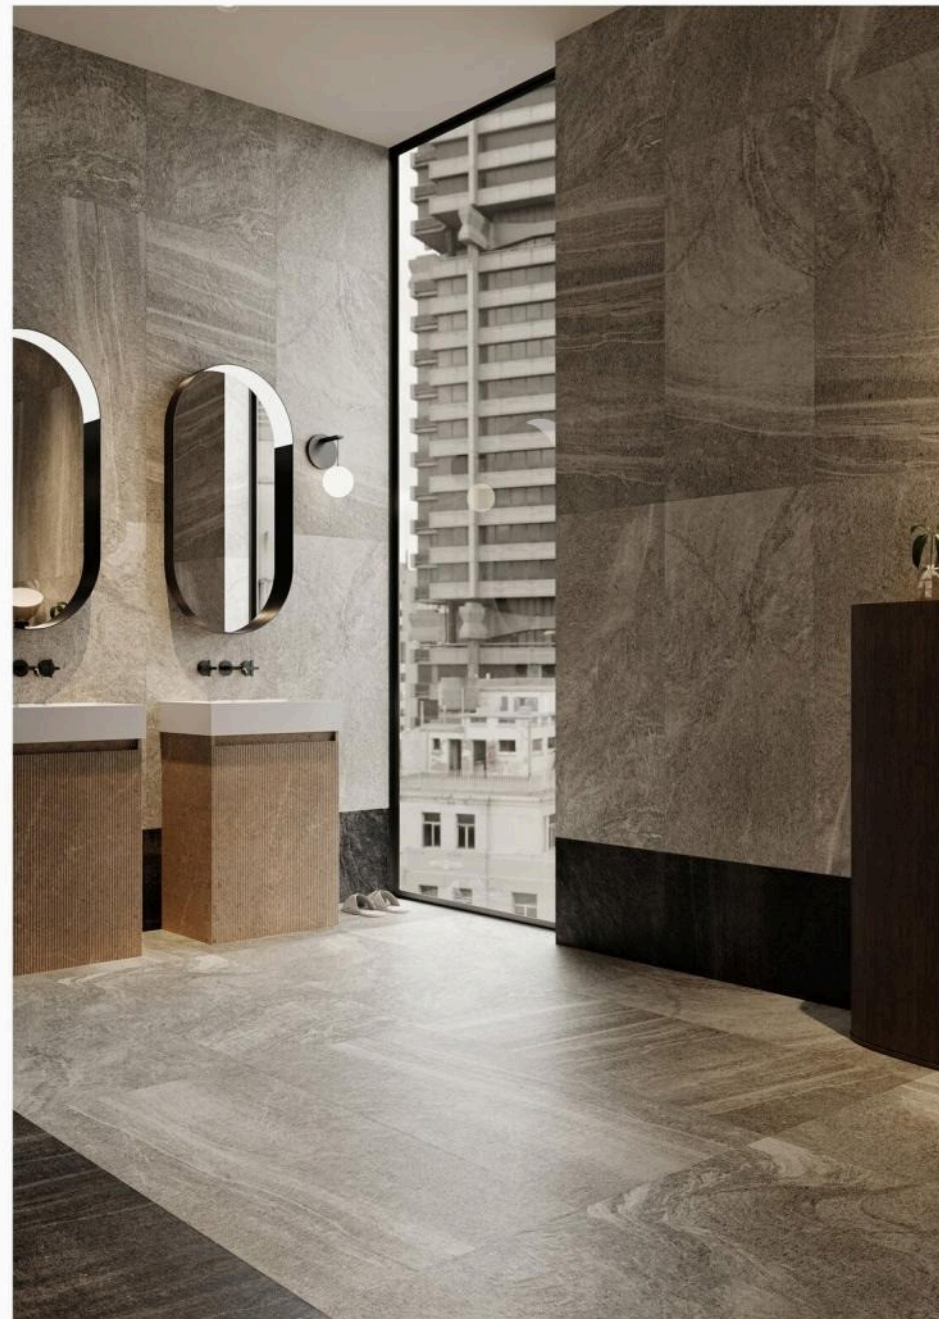

**Colour:**  
Wes beige |

GR612S32-D

**SIZE:**  
600x1200mm

**Colour:**  
Wes beige |

**Technology:**  
Natural archaizing surface |  
Slot mold surface |

GR612S33

**SIZE:**  
600x1200mm

**Technology:**  
Monet dried granules |  
Slight mold surface |