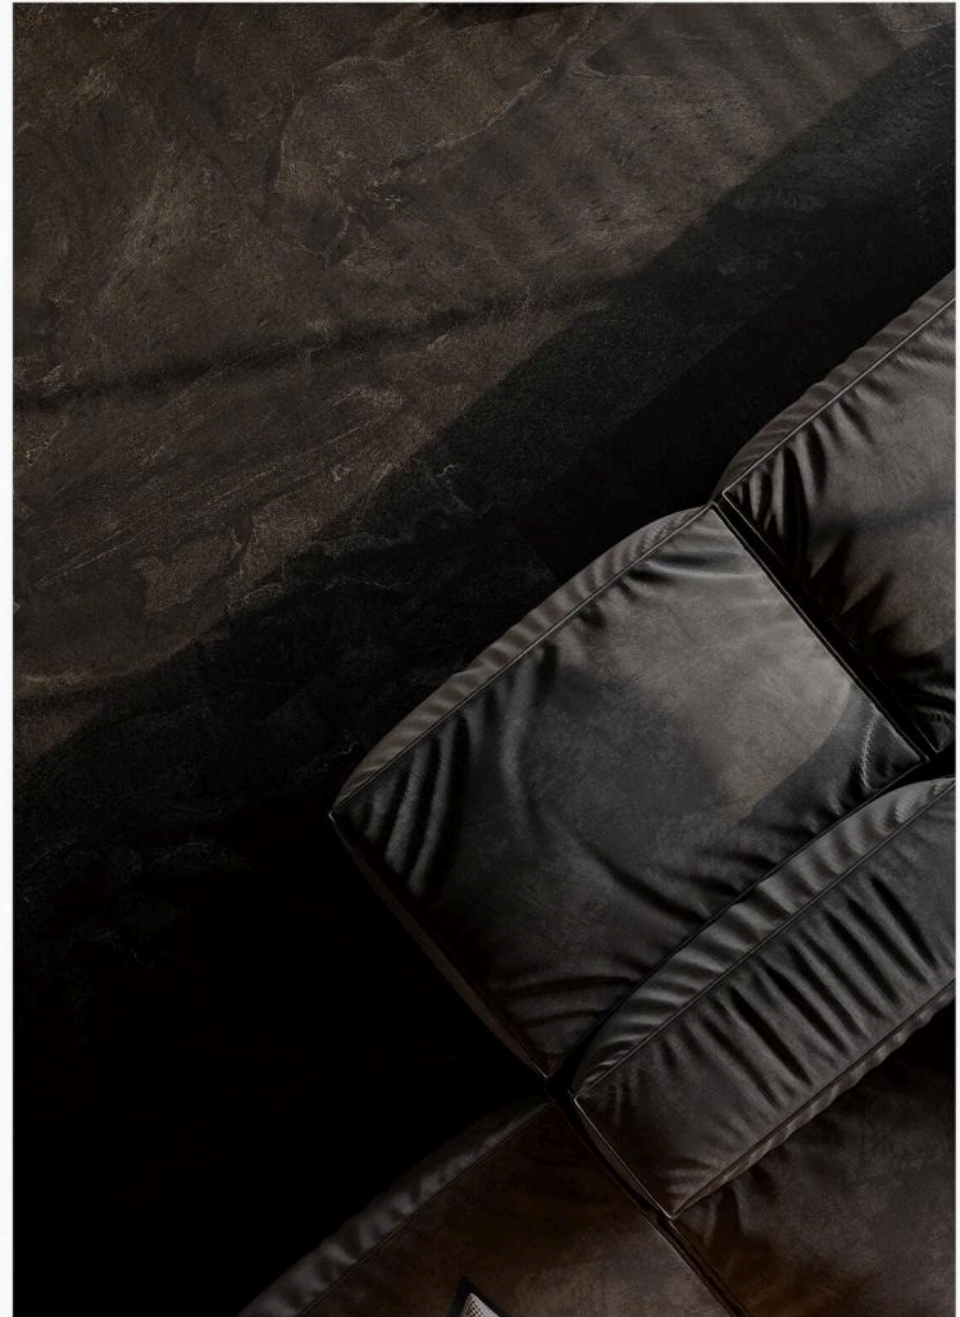

HEB612-3ST-M

SIZE:
600x1200mm

Technology:
Monet dried granules |
Rock mold surface |

Colour:
Byzantine Black |