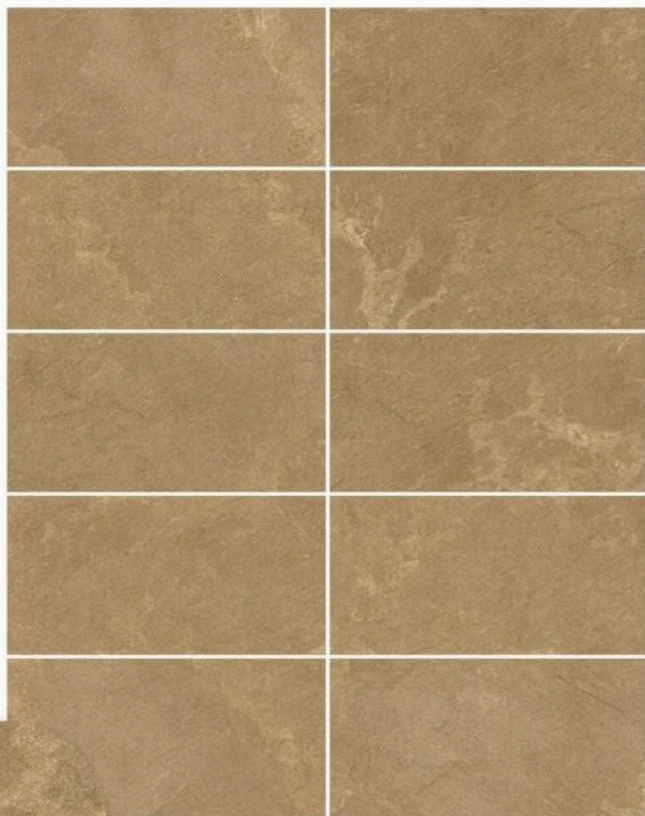

SND612-2KT-M

SIZE:
600x1200mm
Technology:
Monet dried granules |
Rock mold surface |

Colour:
Vienna yellow |