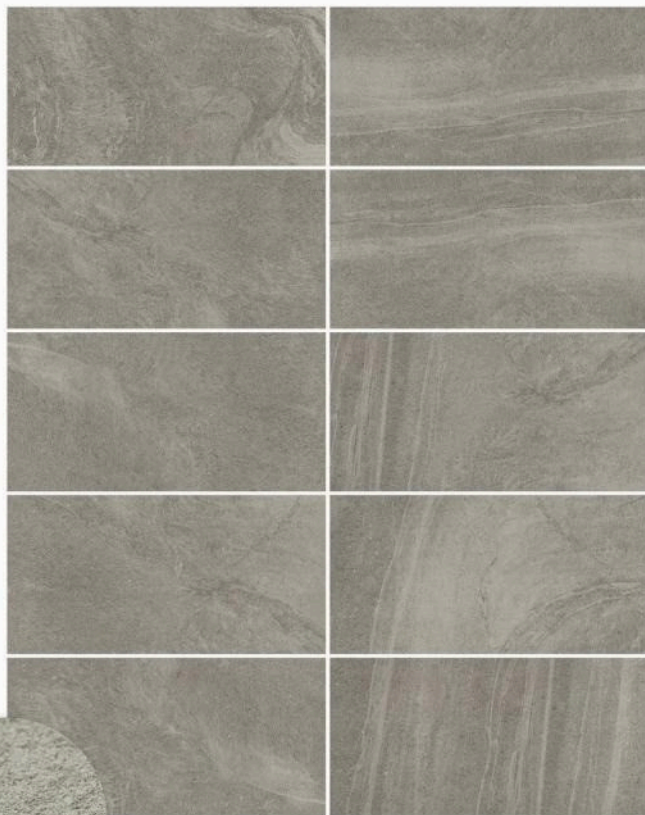

GR612S32

SIZE:
600x1200mm

Technology:
Monet dried granules |
Slight mold surface |

Colour:
Wes beige |