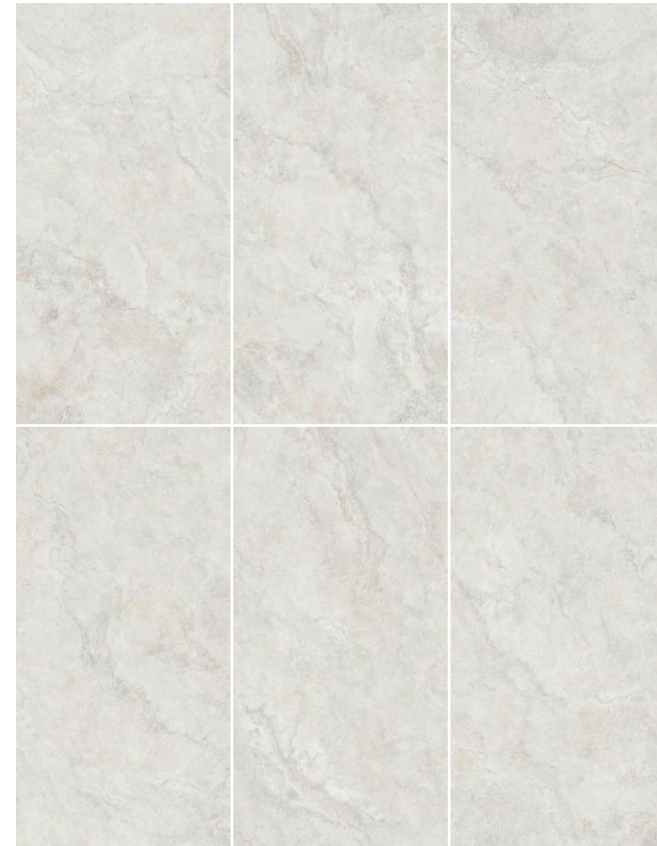

900x1800mm

G-MS906 | Howu Rock White

DESERT SAND |

10  
FaceS

900x1800mm

MONTILE°

G-MS908 | Ink gravel shadow

Floor:G-MS908 | 900x1800mm  
94