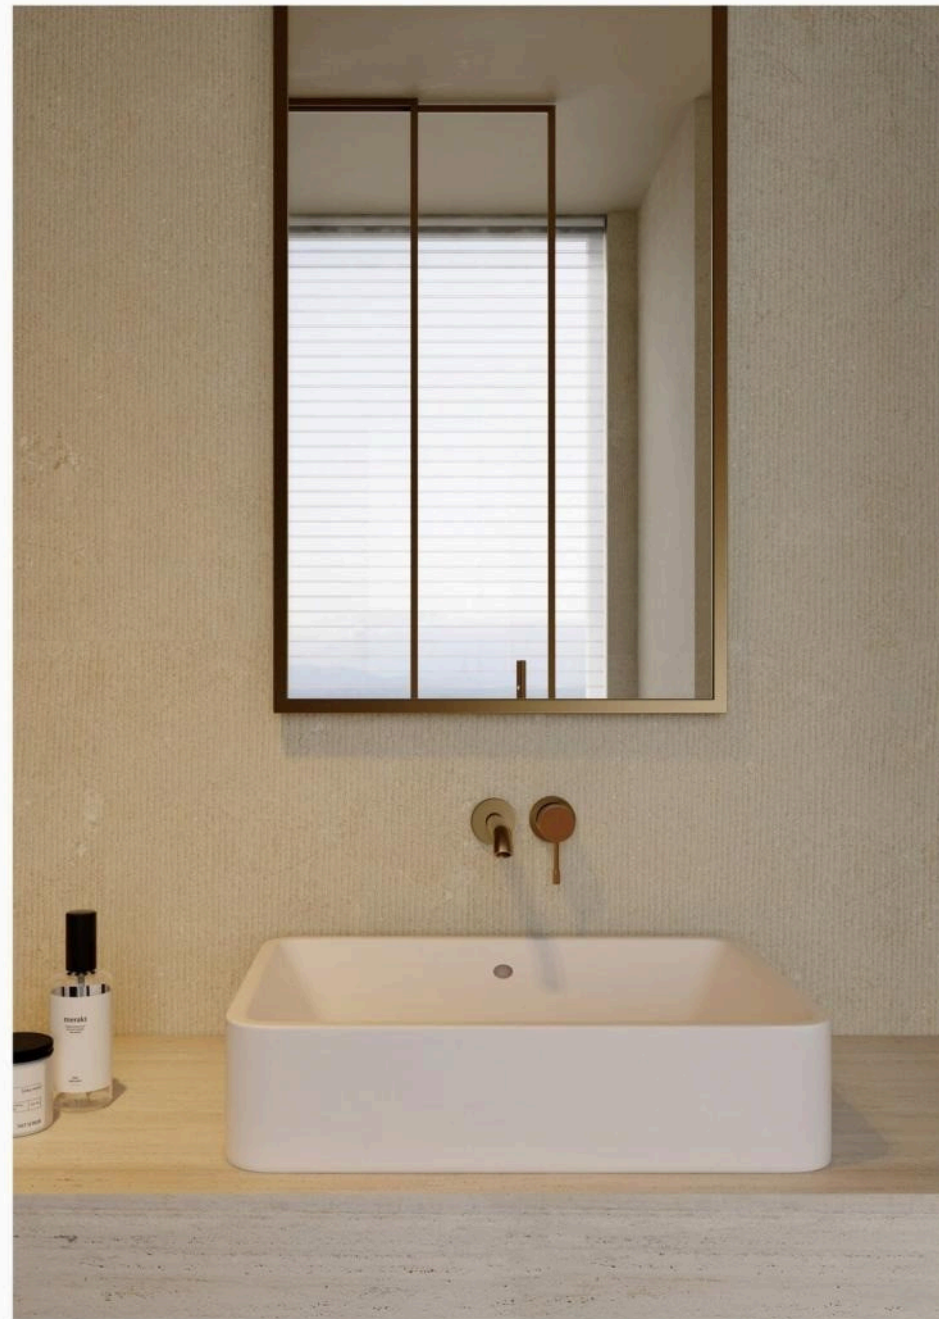

SE612-1ZT-T

SIZE:
600x1200mm

Technology:
Natural archaizing surface |
Slot mold surface |

Colour:
Charlie Mibai |