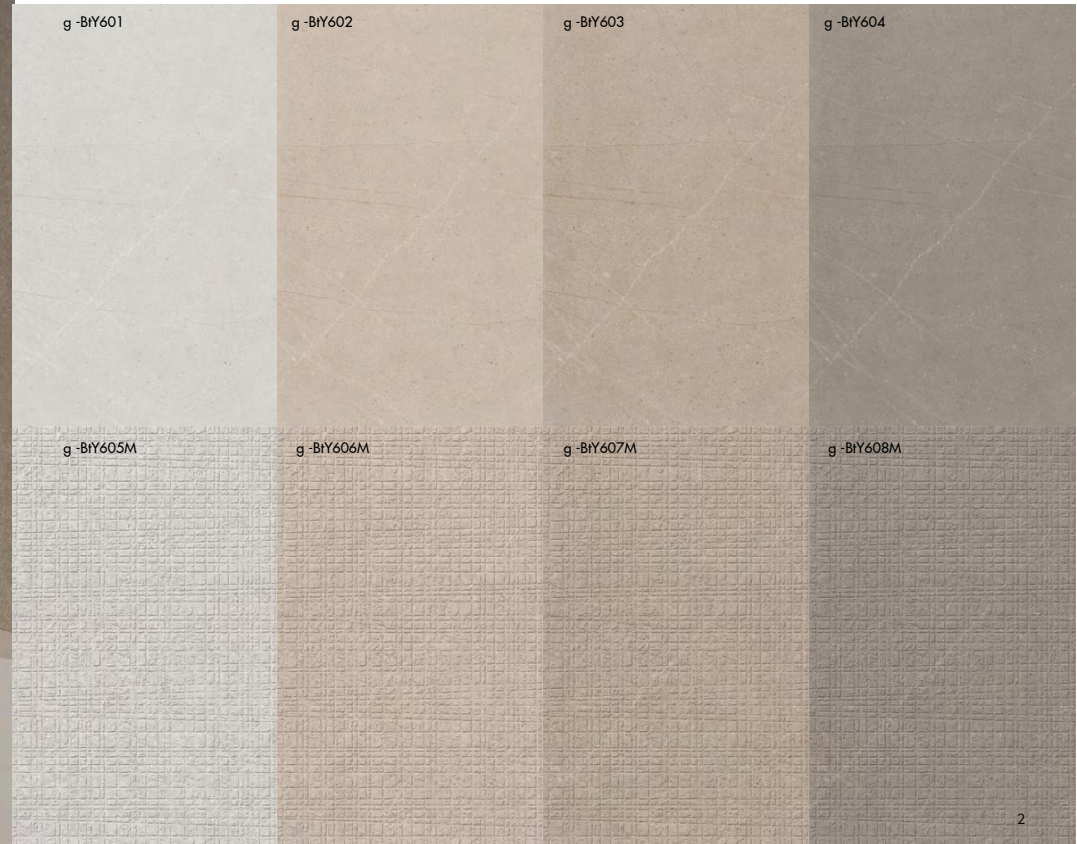

PORTER ROCK SERIES

— 600x1200mm12 faces —

colours
body

Formata
600x1200mm

R10
Slip
Resistance

Thickness
10mm

Matt
Rectified

Frost
Resistance