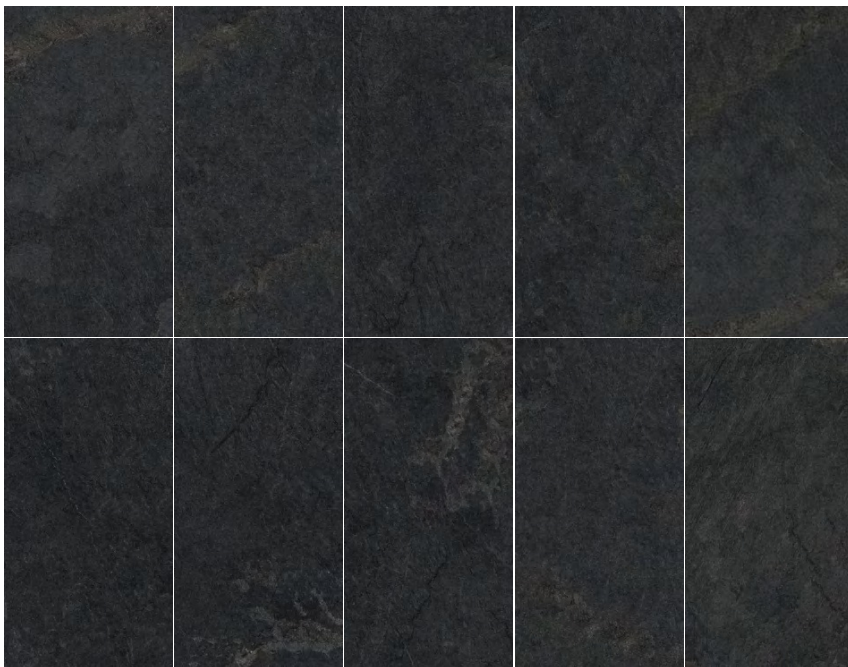

900x1800mm

G-MS906 | Howu Rock White

DESERT SAND |

10  
FaceS

900x1800mm

MONTILE°

G-MS908 | Ink gravel shadow

Floor:G-MS908 | 900x1800mm  
94