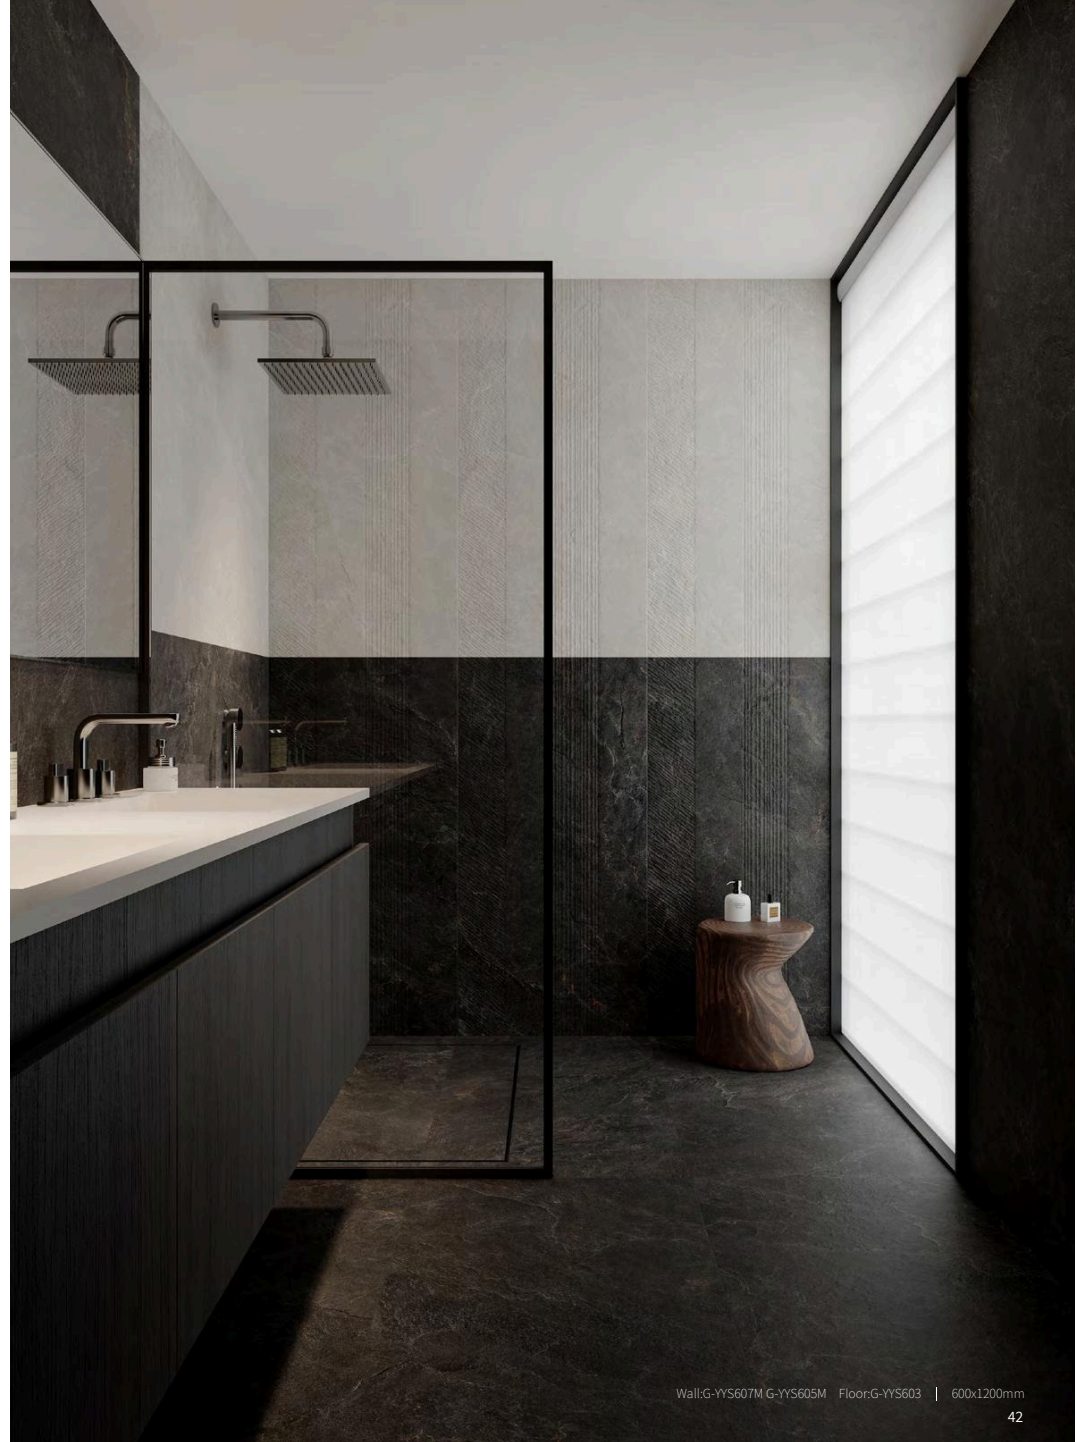

G-YYs603 | Flamerockdeep gray

12  
FaceS

600x1200mm

G-YYs607M | Flamerockdeep gray

MONTILE°