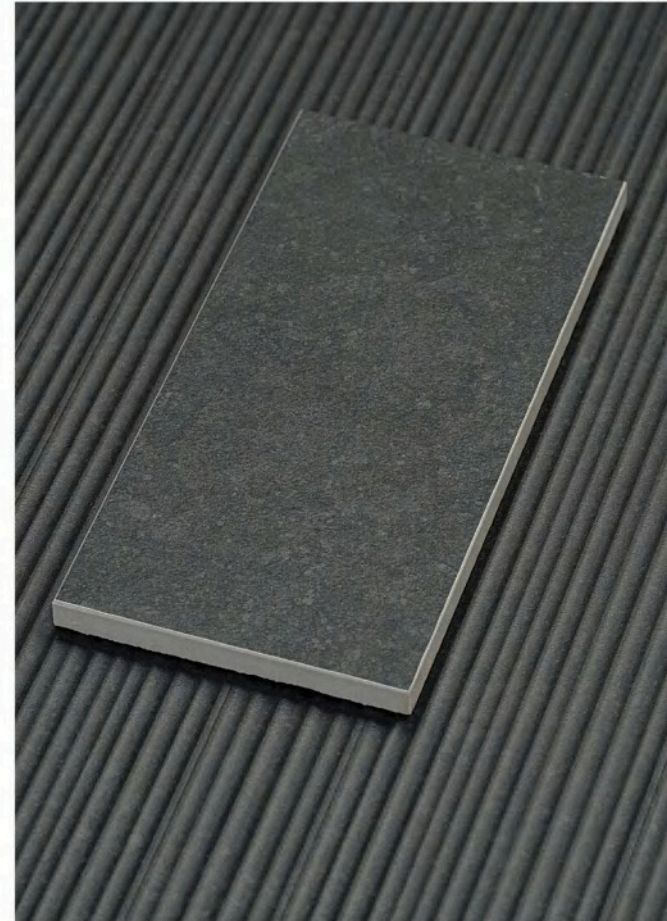

GR612L23-D

MONTILE°

**SIZE:**  
600x1200mm  
**Colour:**  
Matt Dark Grey |  
**Technology:**  
Natural archaizing surface |  
Slot mold surface |

LIMESTONE

600x1200mm