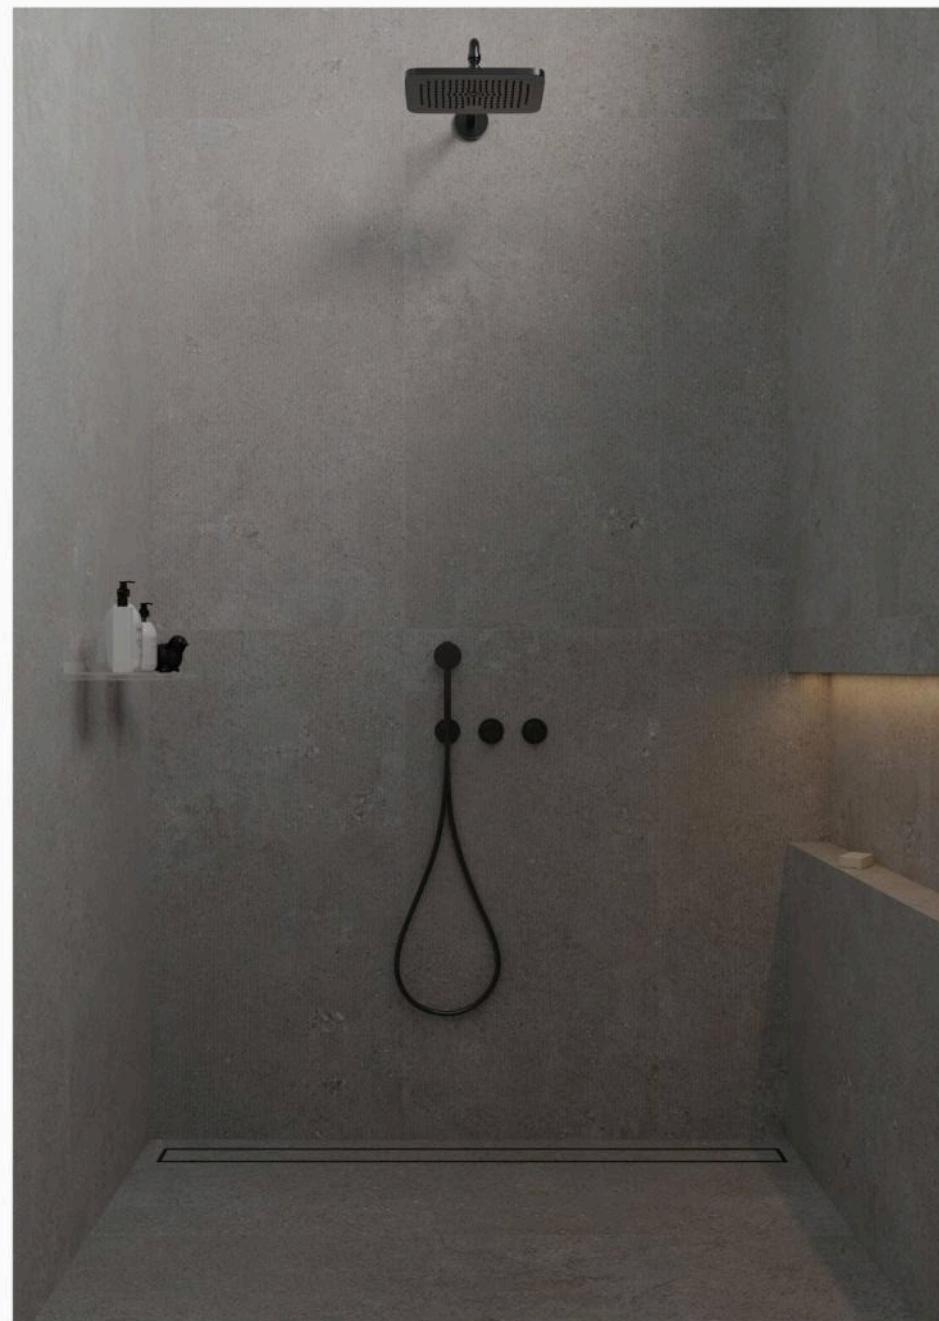

Alpine Grey |

### SE612-2ZT-T

**SIZE:**  
600x1200mm

**Colour:**  
Alpine Grey |

**Technology:**  
Natural archaizing surface |  
Slot mold surface |

SE612-3ZT-M

**SIZE:**  
600x1200mm

**Technology:**  
Monet dried granules |  
Rock mold surface |