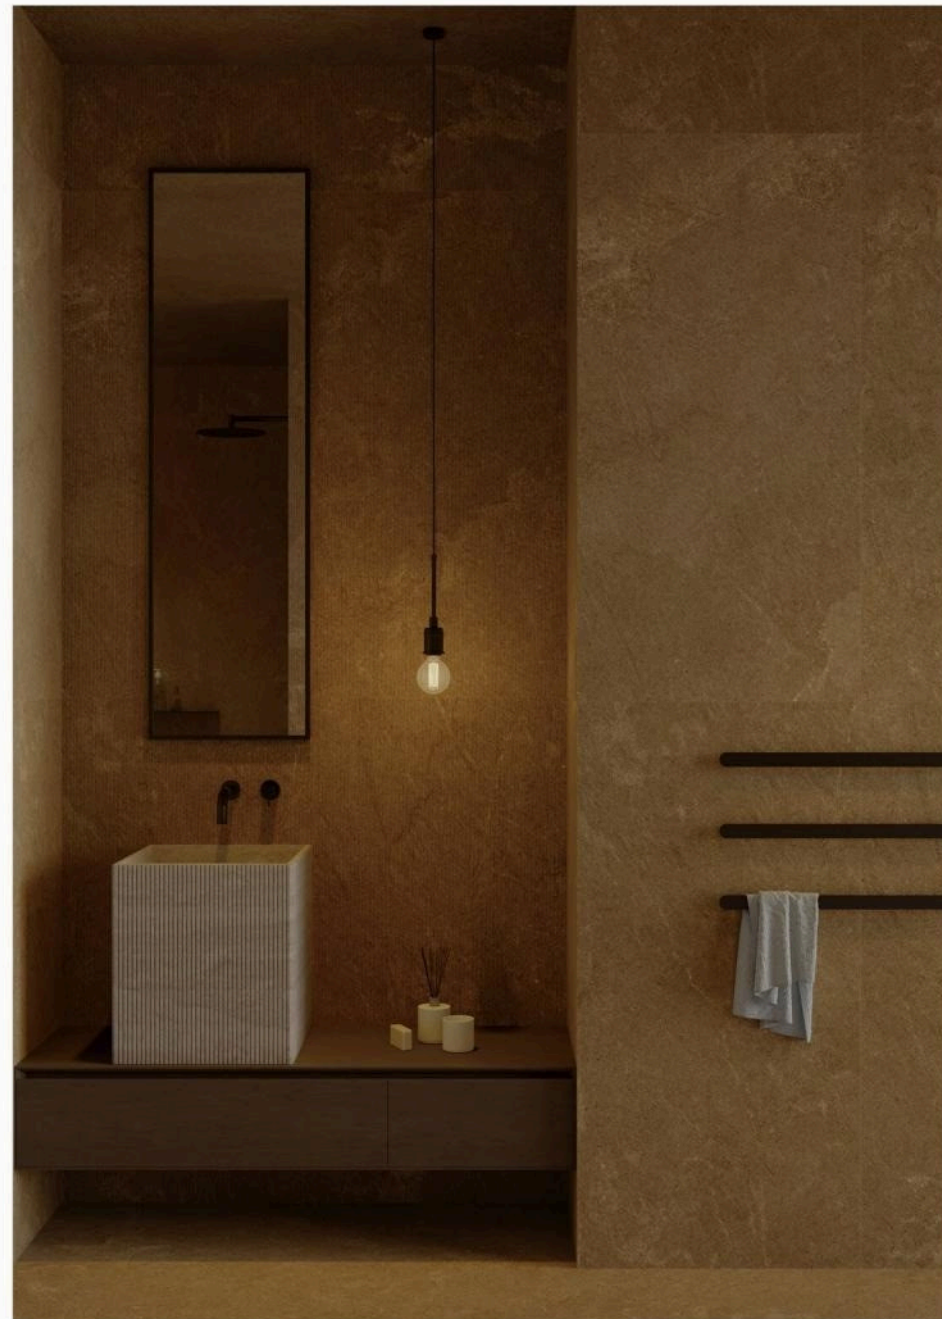

SND612-2KT-M

SIZE:
600x1200mm
Technology:
Monet dried granules |
Rock mold surface |

Colour:
Vienna yellow |