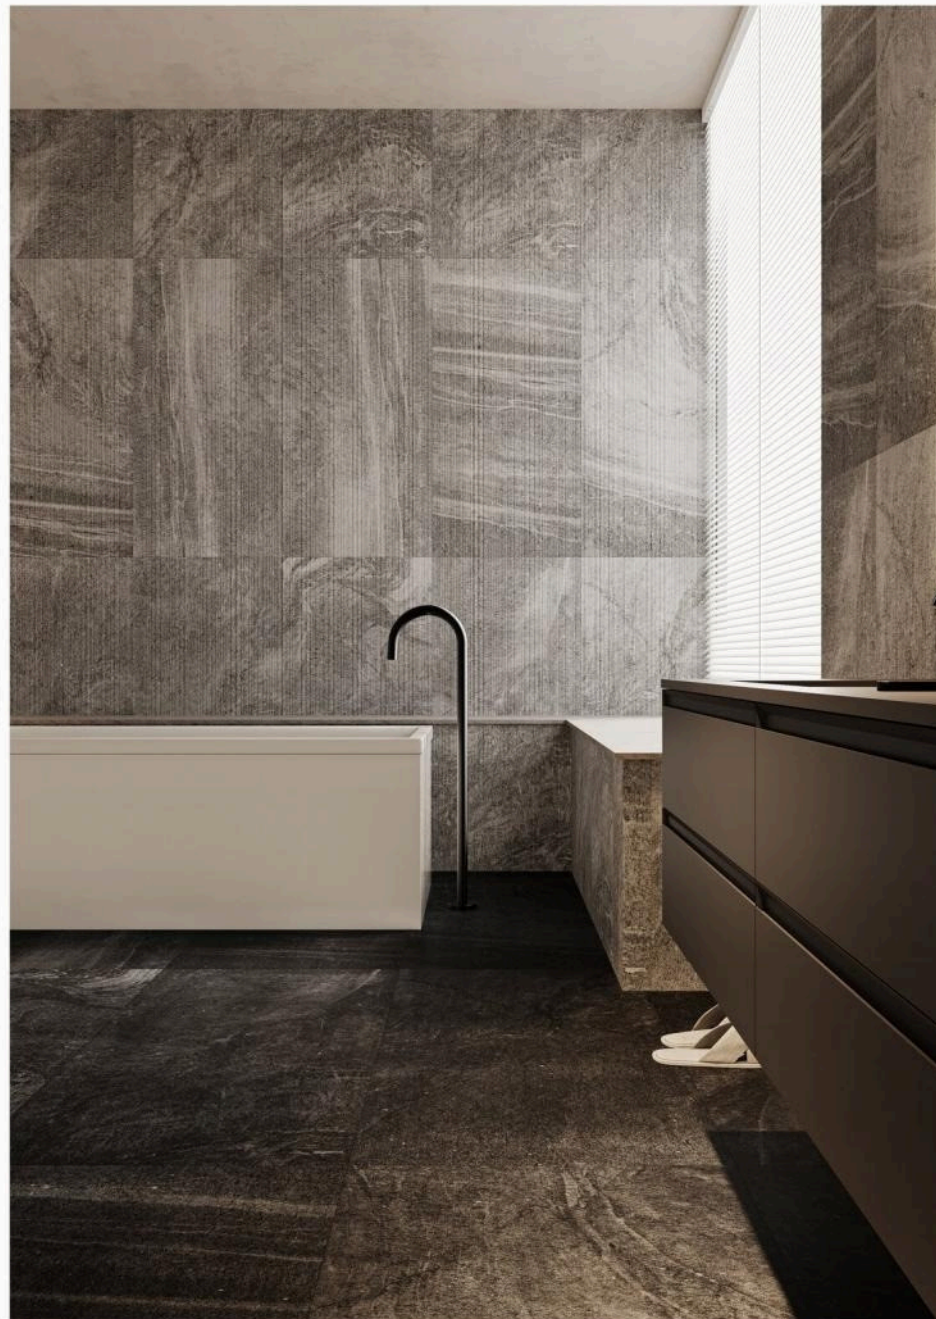

**Colour:**  
Wes beige |

GR612S32-D

**SIZE:**  
600x1200mm

**Colour:**  
Wes beige |

**Technology:**  
Natural archaizing surface |  
Slot mold surface |

GR612S33

**SIZE:**  
600x1200mm

**Technology:**  
Monet dried granules |  
Slight mold surface |