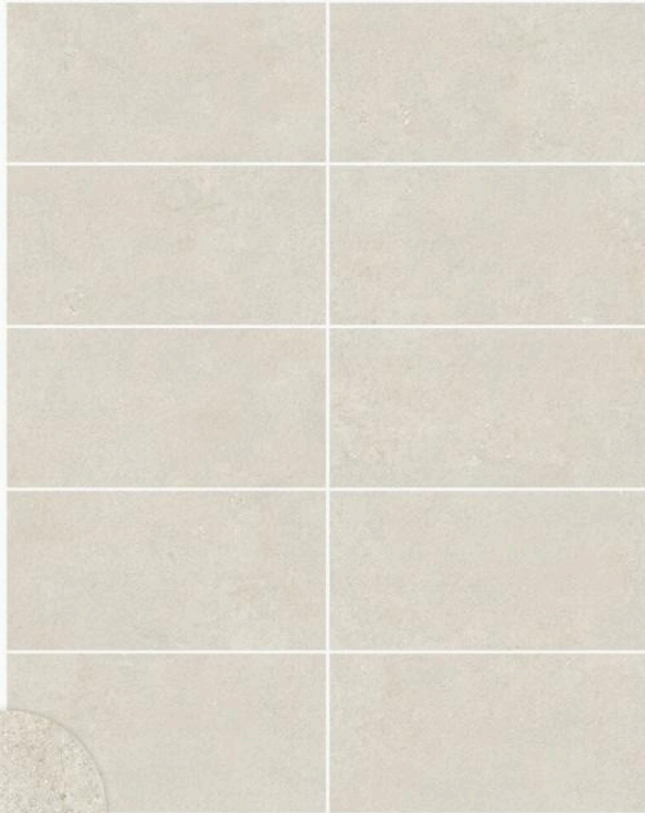

SE612-1ZT-M

SIZE:
600x1200mm

Technology:
Monet dried granules |
Rock mold surface |

Colour:
Charlie Mibai |