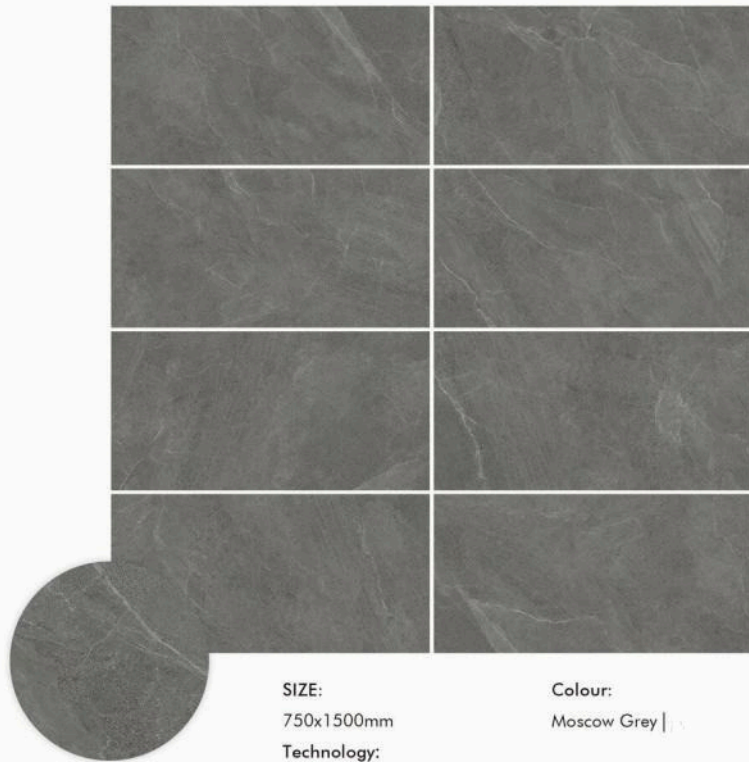

**Colour:**

Benomi Yellow |

L715-07

SIZE:  
750x1500mm

Technology:  
Monet dried granules |  
Slight mold surface |

Colour:  
london |

L715-08

SIZE:  
750x1500mm