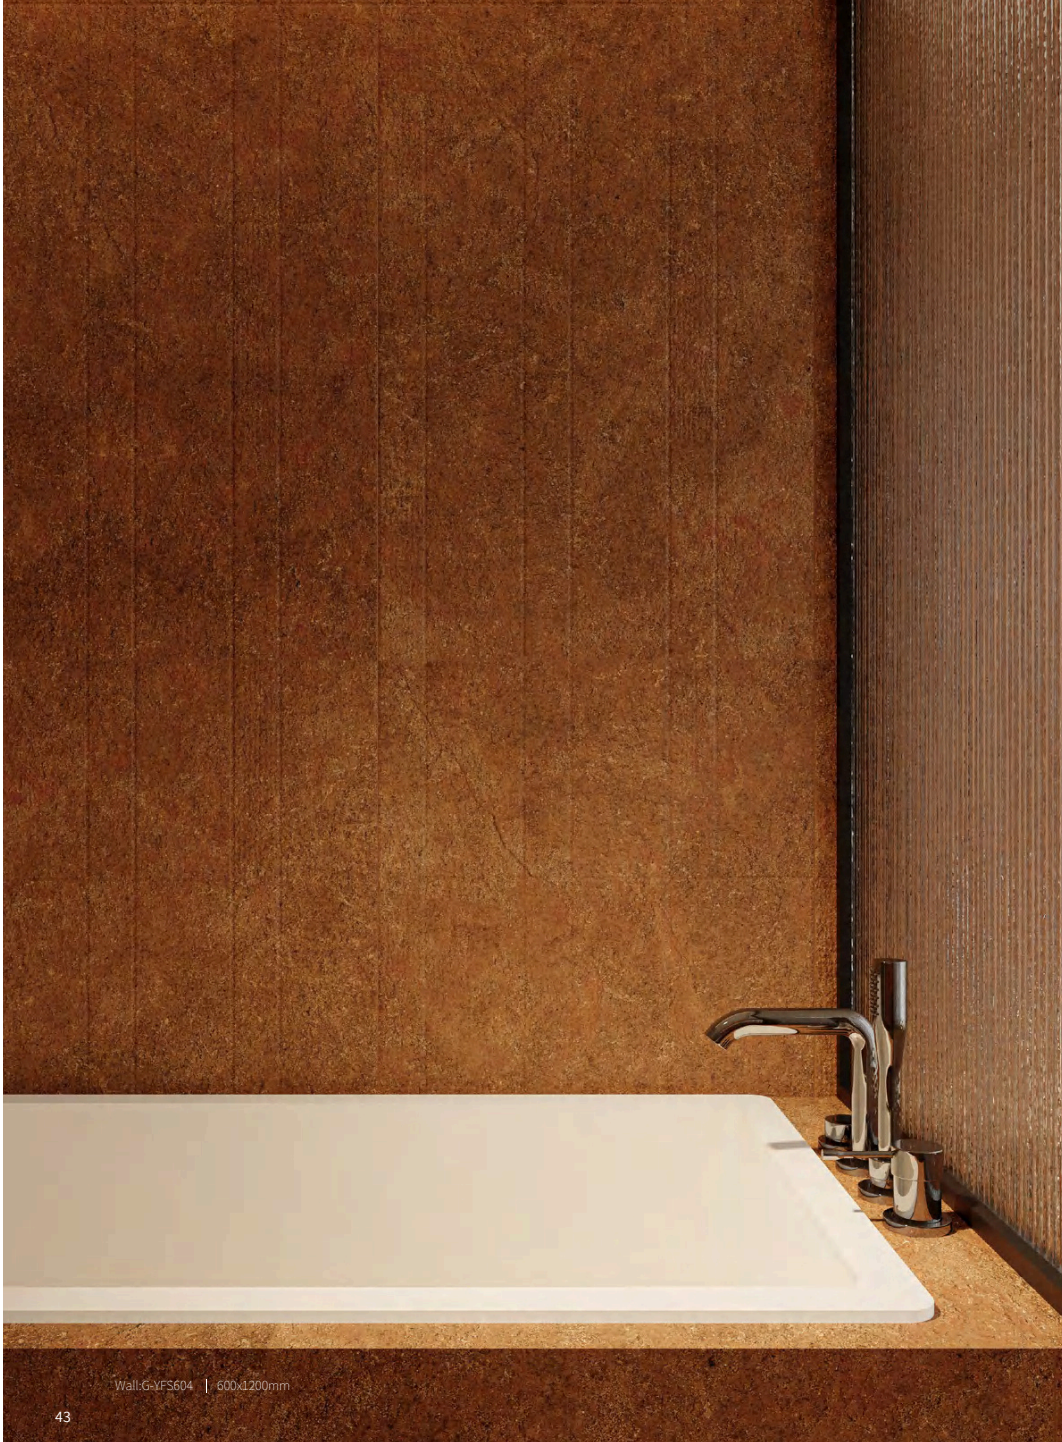

CLOUD WIND STONE SERIES

— 600x1200mm12 faces —

colours
body

Formata
600x1200mm

R10
Slip
Resistance

Thickness
10mm

Matt
Rectified

Frost
Resistance

g-YFS601

g-YFS602

g-YFS603

g-YFS604

g-YFS605

g-YFS606M

g-YFS607M

g-YFS608M

g-YFS609M

g-YFS610M