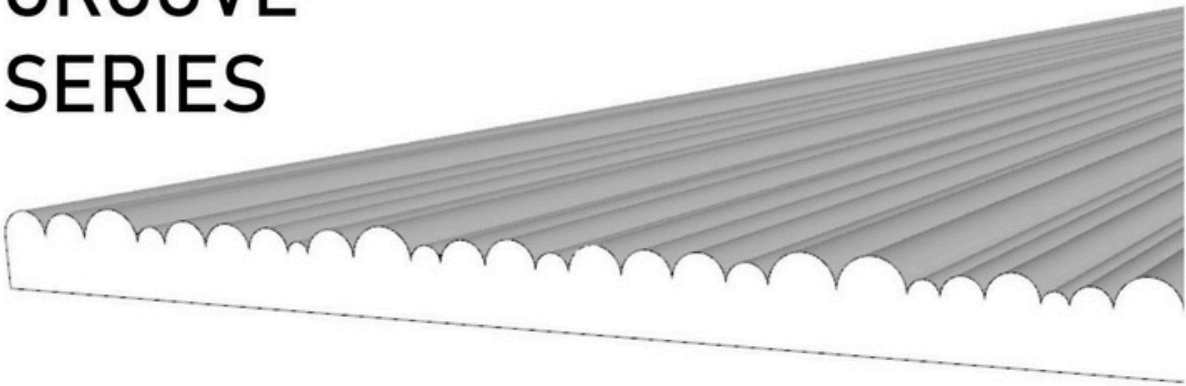

GROOVE SERIES

LAD340-A