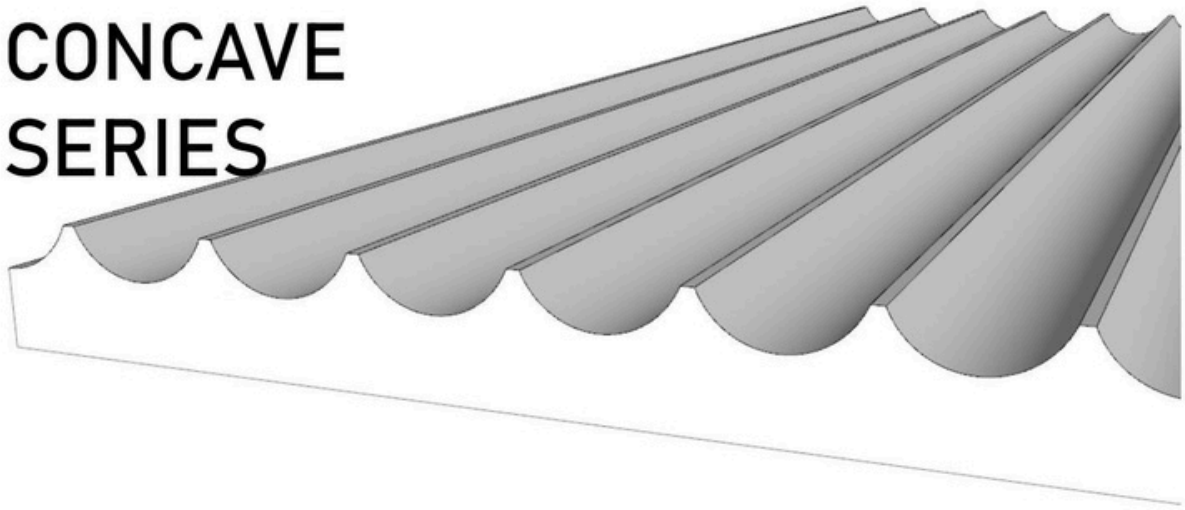

CONCAVE SERIES

LAD343-A