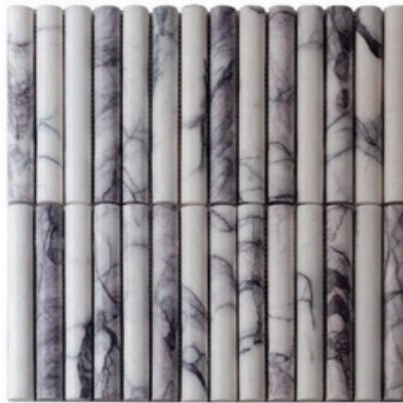

CONVEX SERIES

LAD337-D

TRIANGLE SERIES