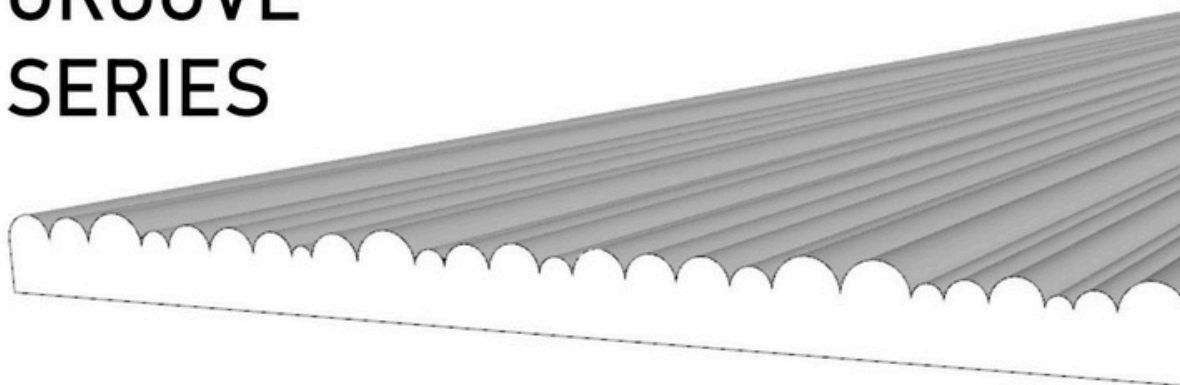

LAD340-C

3D MARBLE PANEL
-Groove Series

PLATING

3D MARBLE PANEL SERIES

LAD129-E

152x458MM
14.37 PCS /M²
1.55KG/PIECE
10 PIECES/BOX

NEW PRODUCT
2024

GROOVE SERIES