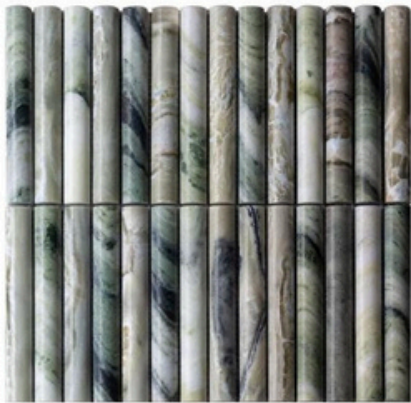

CONVEX SERIES

LAD337-C

TRIANGLE SERIES