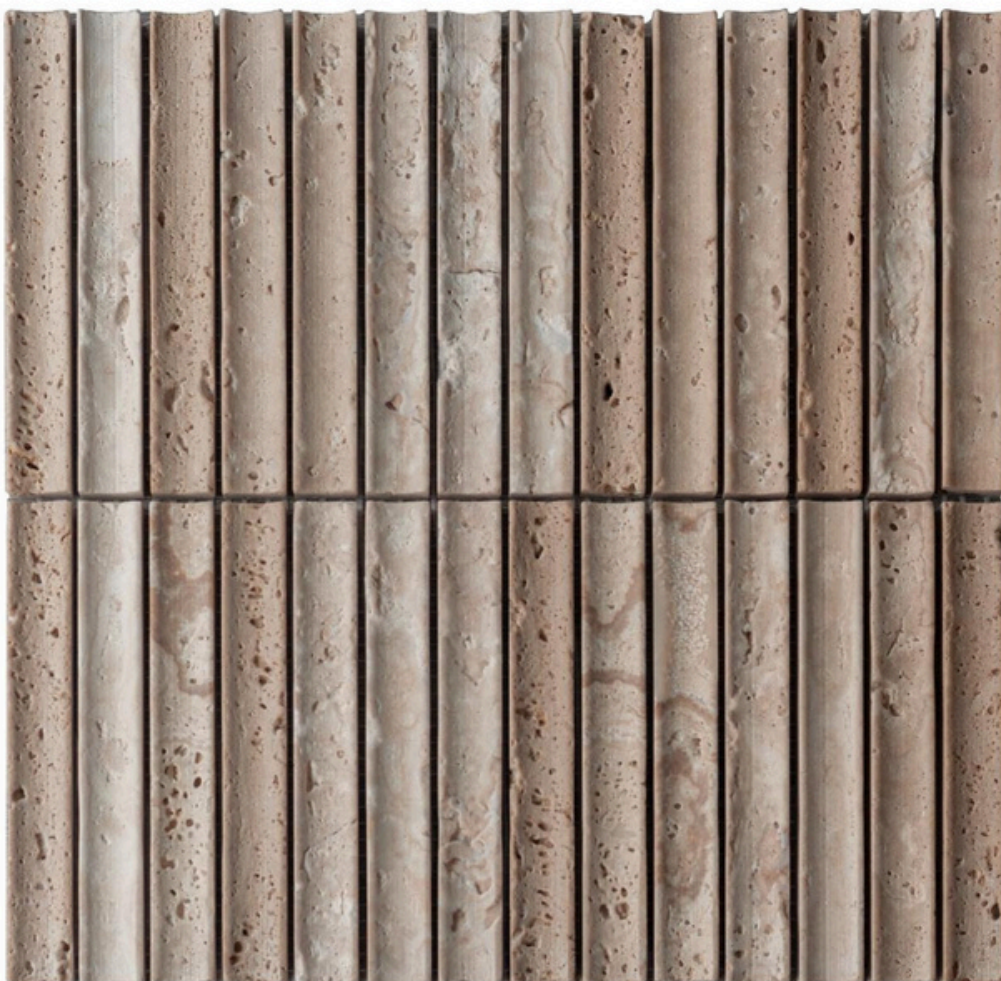

3D STEREO SERIES

LAD336-B

**302x310MM
10.7 PCS /M²
2.7KG/PIECE
8 PIECES/BOX**

NEW PRODUCT
2024