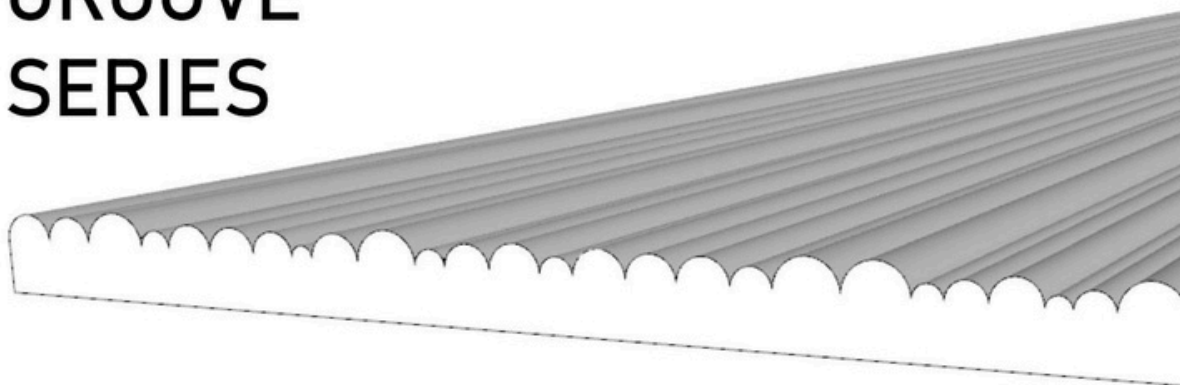

GROOVE SERIES

LAD344-A