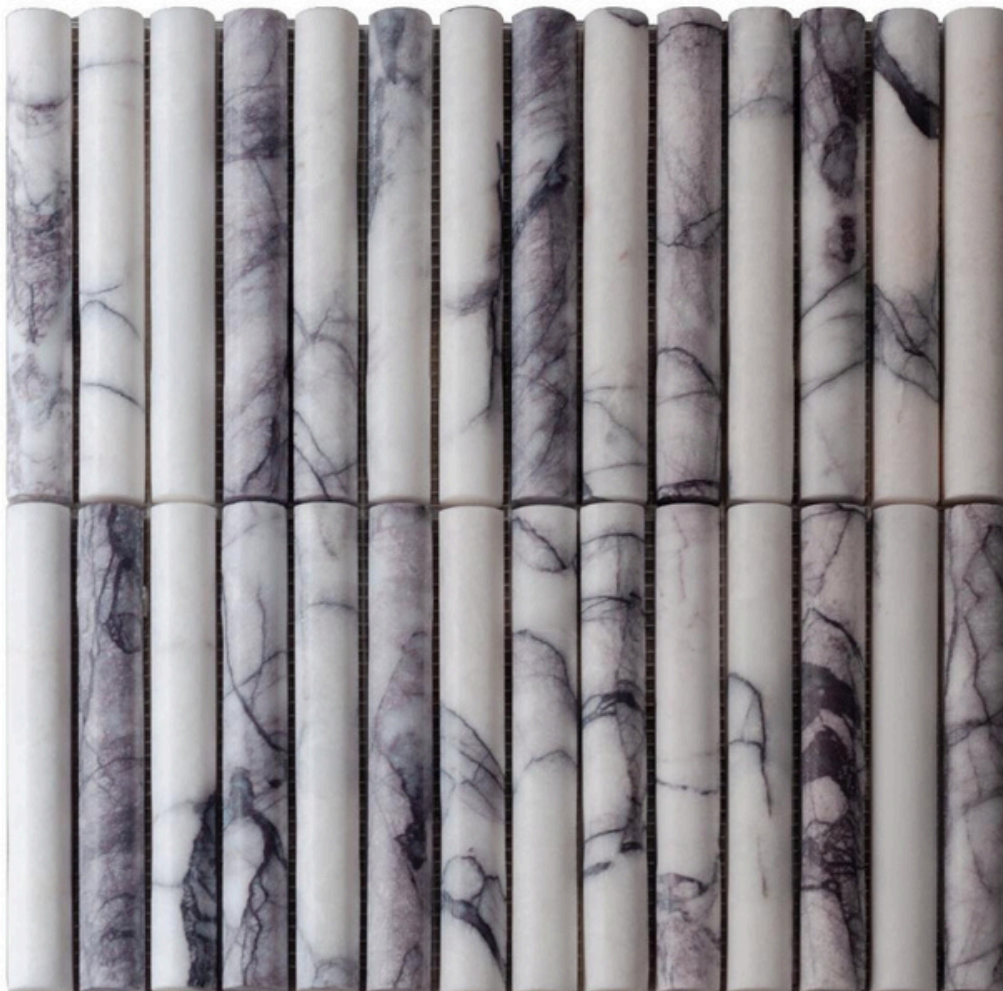

LAD338-D

**302x297MM
11.2 PCS /M²
2.9KG/PIECE
8 PIECES/BOX**

NEW PRODUCT
2024

FLUTED STONE MOSAIC
-Convex Series

NEW PRODUCT
2024

3D STEREO SERIES

LAD337-D

**302x310MM
10.7 PCS /M²
3KG/PIECE
8 PIECES/BOX**