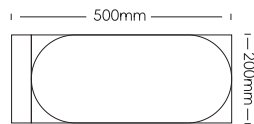

LAY402-B

LAY402

LAY402-C

4pcs

Single Piece

LPH011

FLUTED STONE MOSAIC
-Triangle Series

NEW PRODUCT
2024