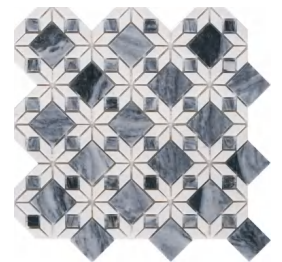

LAY402-B

LAY402

LAY402-C

4pcs

Single Piece

LPH011

FLUTED STONE MOSAIC
-Triangle Series

NEW PRODUCT
2024