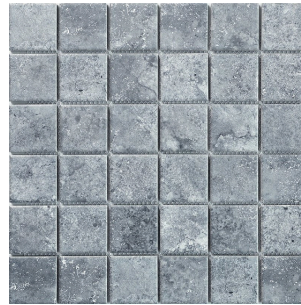

US927MON48