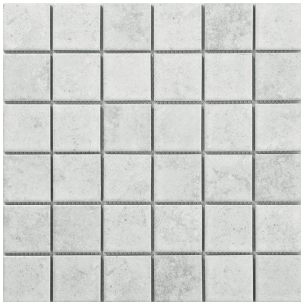

US925MON48