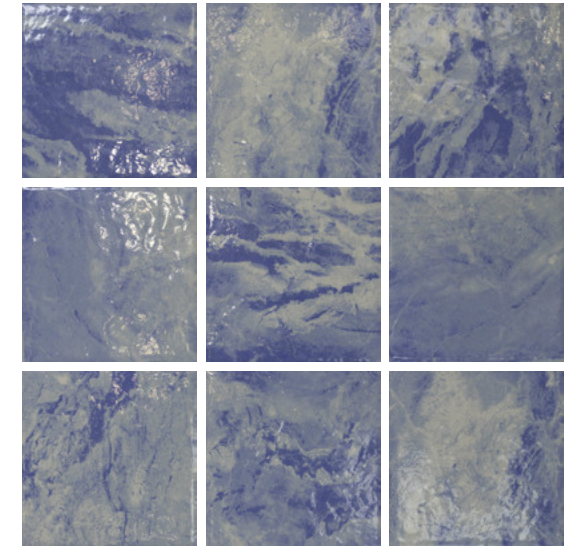

SAND STONE SKY BLUE

G GLOSSY

150*150mm Thickness: 8.5mm

Applications:

Swim pool | Bathroom | Kitchen