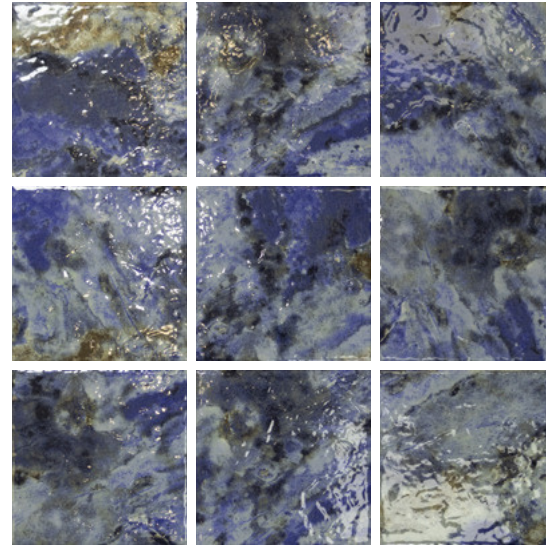

Thickness: 8.5mm

Applications:

Swim pool | Bathroom | Kitchen

NEPTUNE SKY **G** GLOSSY

NEPTUNE BLUE

G GLOSSY

150*150mm  Thickness: 8.5mm

Applications:
Swim pool | Bathroom | Kitchen

NEPTUNE SKY

G GLOSSY

150*150mm  Thickness: 8.5mm

Applications:

Swim pool | Bathroom | Kitchen

SAND STONE BLUE

G GLOSSY

150*150mm  Thickness: 8.5mm

Applications:
Swim pool | Bathroom | Kitchen

SAND STONE BLUE

G GLOSSY

150*150mm  Thickness: 8.5mm

Applications:

Swim pool | Bathroom | Kitchen

SAND STONE SKY BLUE

G GLOSSY