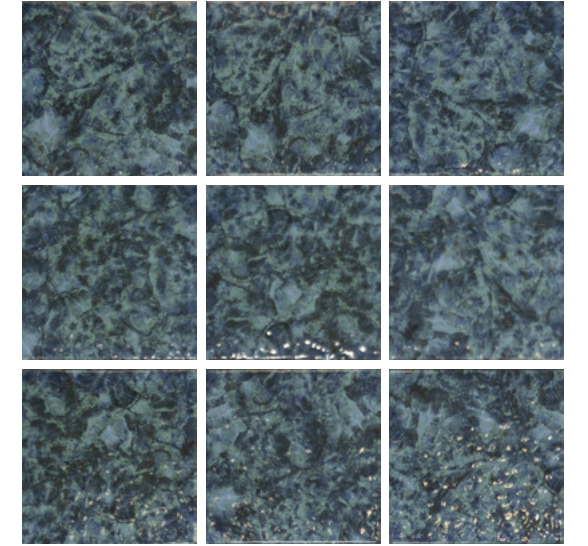

150*150mm  Thickness: 8.5mm

Applications:

Swim pool | Bathroom | Kitchen

VENUS BLUE

G GLOSSY

150*150mm  Thickness: 8.5mm

Applications:

Swim pool | Bathroom | Kitchen

VENUS BLUE

G GLOSSY

150*150mm  Thickness: 8.5mm

Applications:
Swim pool | Bathroom | Kitchen

VENUS EMERALD

G GLOSSY

150*150mm  Thickness: 8.5mm

Applications:

Swim pool | Bathroom | Kitchen

VENUS EMERALD

G GLOSSY

150*150mm  Thickness: 8.5mm

Applications:

Swim pool | Bathroom | Kitchen

JUPITER BLUE

G GLOSSY