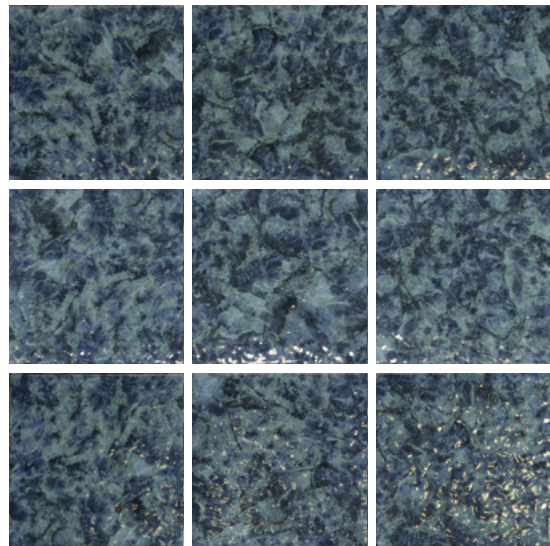

VENUS BLUE

G GLOSSY

150*150mm  Thickness: 8.5mm

Applications:
Swim pool | Bathroom | Kitchen

VENUS EMERALD

G GLOSSY

150*150mm  Thickness: 8.5mm

Applications:

Swim pool | Bathroom | Kitchen

VENUS EMERALD

G GLOSSY

150*150mm  Thickness: 8.5mm

Applications:

Swim pool | Bathroom | Kitchen

JUPITER BLUE

G GLOSSY

150*150mm  Thickness: 8.5mm

Applications:
Swim pool | Bathroom | Kitchen

JUPITER BLUE

G GLOSSY

150*150mm  Thickness: 8.5mm

Applications:

Swim pool | Bathroom | Kitchen