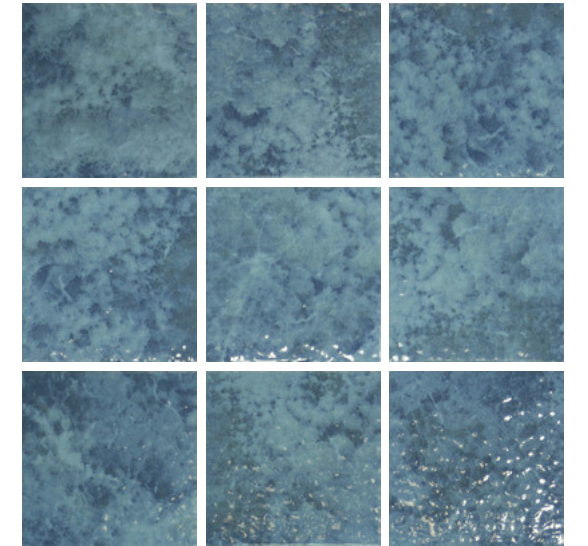

Thickness: 8.5mm

Applications:

Swim pool | Bathroom | Kitchen

NEPTUNE SKY **G** GLOSSY

NEPTUNE BLUE

G GLOSSY

150*150mm  Thickness: 8.5mm

Applications:
Swim pool | Bathroom | Kitchen

NEPTUNE SKY

G GLOSSY

150*150mm  Thickness: 8.5mm

Applications:

Swim pool | Bathroom | Kitchen

SAND STONE BLUE

G GLOSSY

150*150mm  Thickness: 8.5mm

VENUS BLUE

G GLOSSY

150*150mm  Thickness: 8.5mm

Applications:
Swim pool | Bathroom | Kitchen

VENUS EMERALD

G GLOSSY

150*150mm  Thickness: 8.5mm

Applications:

Swim pool | Bathroom | Kitchen

VENUS EMERALD

G GLOSSY

150*150mm  Thickness: 8.5mm

Applications:

Swim pool | Bathroom | Kitchen

JUPITER BLUE

G GLOSSY