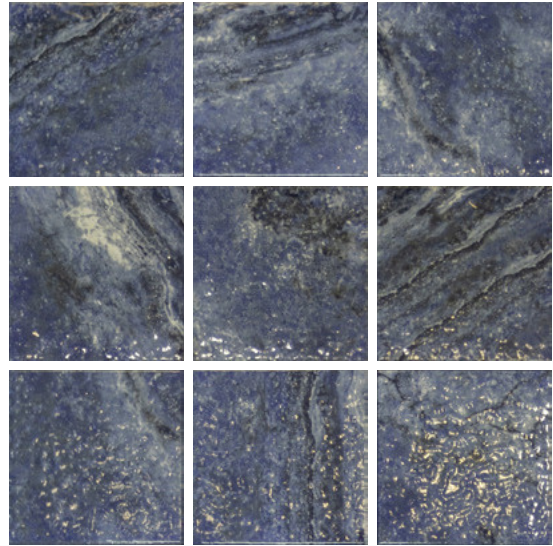

VENUS BLUE

G GLOSSY

150*150mm  Thickness: 8.5mm

Applications:
Swim pool | Bathroom | Kitchen

VENUS EMERALD

G GLOSSY

150*150mm  Thickness: 8.5mm

Applications:

Swim pool | Bathroom | Kitchen

VENUS EMERALD

G GLOSSY

150*150mm  Thickness: 8.5mm

Applications:

Swim pool | Bathroom | Kitchen

JUPITER BLUE

G GLOSSY

150*150mm  Thickness: 8.5mm

Applications:
Swim pool | Bathroom | Kitchen

JUPITER BLUE

G GLOSSY

150*150mm  Thickness: 8.5mm

Applications:

Swim pool | Bathroom | Kitchen