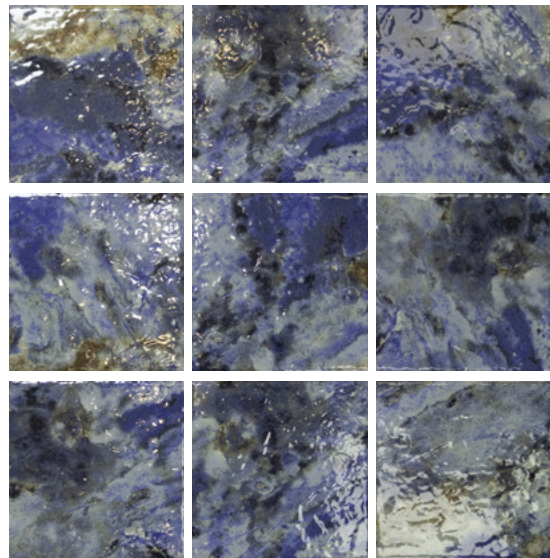

NEPTUNE SKY

G GLOSSY

150*150mm  Thickness: 8.5mm

Applications:

Swim pool | Bathroom | Kitchen

SAND STONE BLUE

G GLOSSY

150*150mm  Thickness: 8.5mm

Applications:
Swim pool | Bathroom | Kitchen

SAND STONE BLUE

G GLOSSY

150*150mm  Thickness: 8.5mm

Applications:

Swim pool | Bathroom | Kitchen

SAND STONE SKY BLUE

G GLOSSY

150*150mm  Thickness: 8.5mm

Applications:

Swim pool | Bathroom | Kitchen

VENUS BLUE

G GLOSSY

150*150mm  Thickness: 8.5mm

Applications:

Swim pool | Bathroom | Kitchen

VENUS BLUE

G GLOSSY

150*150mm  Thickness: 8.5mm

Applications:
Swim pool | Bathroom | Kitchen

VENUS EMERALD

G GLOSSY

150*150mm  Thickness: 8.5mm

Applications: