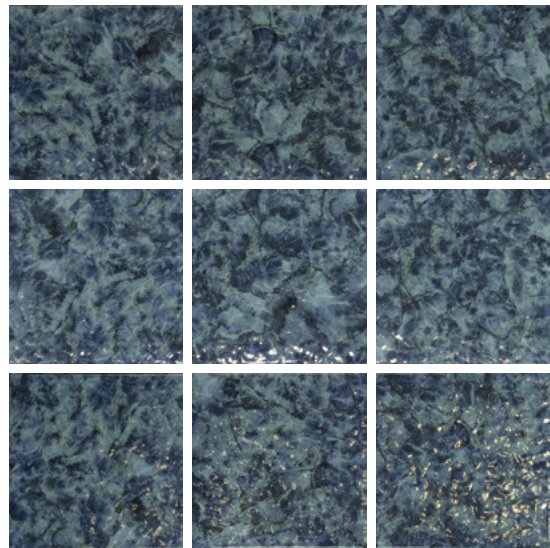

150*150mm  Thickness: 8.5mm

Applications:

Swim pool | Bathroom | Kitchen

VENUS BLUE

G GLOSSY

150*150mm  Thickness: 8.5mm

Applications:

Swim pool | Bathroom | Kitchen

VENUS BLUE

G GLOSSY

150*150mm  Thickness: 8.5mm

Applications:
Swim pool | Bathroom | Kitchen

VENUS EMERALD

G GLOSSY

150*150mm  Thickness: 8.5mm

Applications: