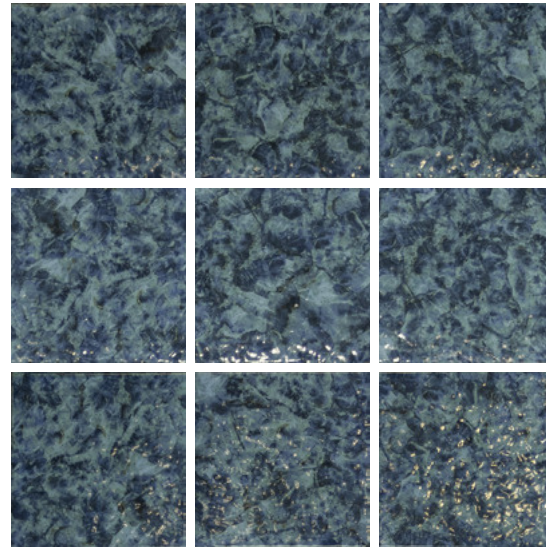

150*150mm  Thickness: 8.5mm

Applications:

Swim pool | Bathroom | Kitchen

VENUS BLUE

G GLOSSY

150*150mm  Thickness: 8.5mm

Applications:

Swim pool | Bathroom | Kitchen

VENUS BLUE

G GLOSSY

150*150mm  Thickness: 8.5mm

Applications:
Swim pool | Bathroom | Kitchen

VENUS EMERALD

G GLOSSY

150*150mm  Thickness: 8.5mm

Applications: