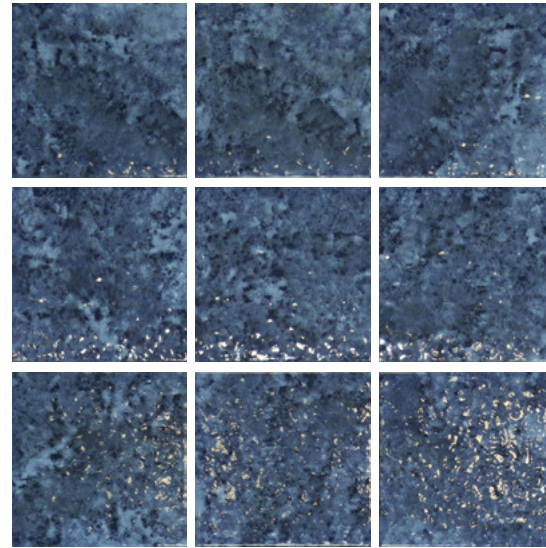

Thickness: 8.5mm

Applications:

Swim pool | Bathroom | Kitchen

NEPTUNE SKY **G** GLOSSY

NEPTUNE BLUE

G GLOSSY

150*150mm  Thickness: 8.5mm

Applications:
Swim pool | Bathroom | Kitchen

NEPTUNE SKY

G GLOSSY

150*150mm  Thickness: 8.5mm

Applications:

Swim pool | Bathroom | Kitchen

SAND STONE BLUE

G GLOSSY

150*150mm  Thickness: 8.5mm