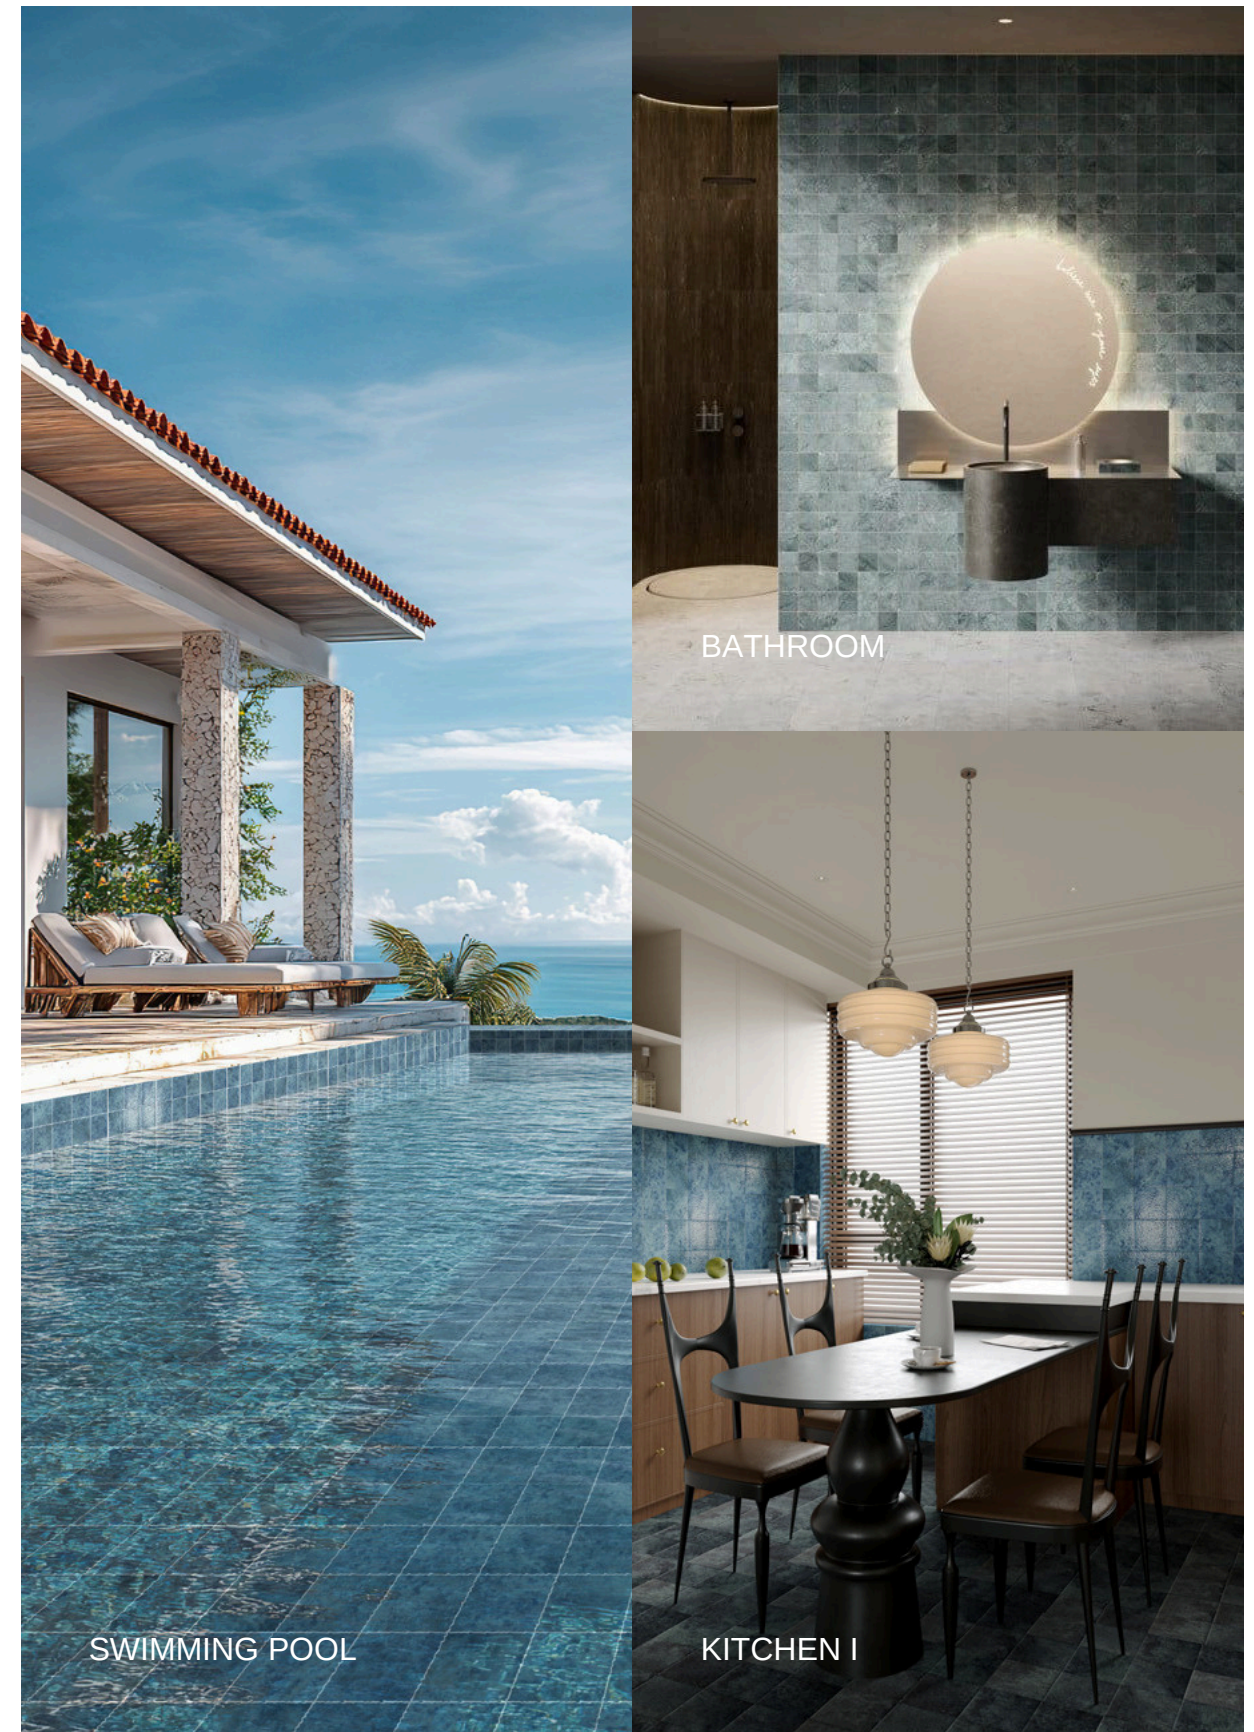

THE EVOLUTION

Size	Craft	Surface	W/A	M²/Box	Pieces/Kg
150*150*8.5mm	High Temperature Inkjet Printing	Mould Surface / Glossy	≤ 0.5%	0.9m²	40 Pieces /ctn,17KG / ctn

150*150 mm

Thickness: 8.5mm

Applications:

Swim pool | Bathroom | Kitchen

NEPTUNE SKY **G** GLOSSY