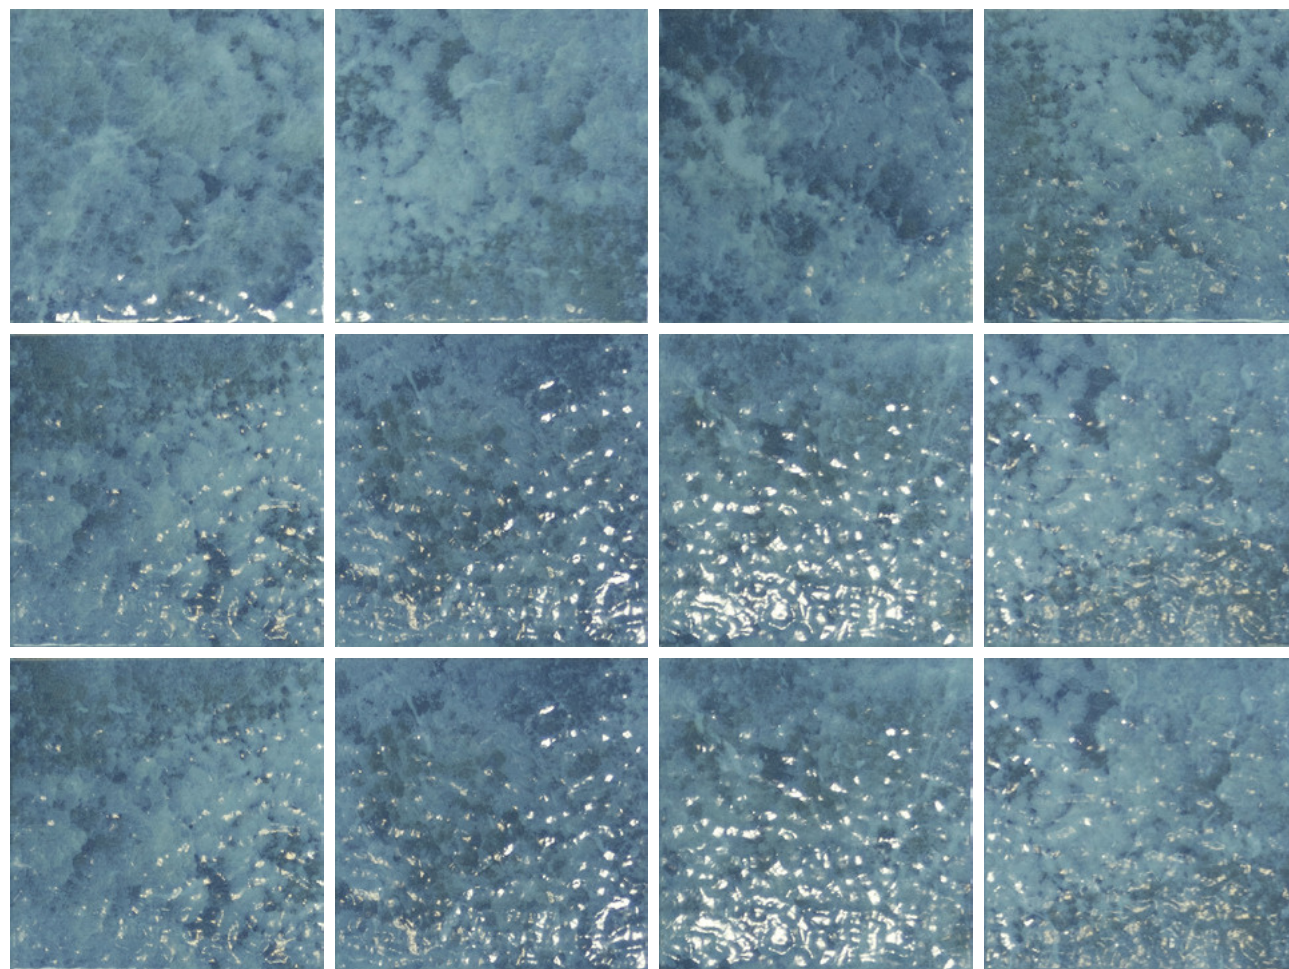

THE EVOLUTION

Size	Craft	Surface	W/A	M²/Box	Pieces/Kg
150*150*8.5mm	High Temperature Inkjet Printing	Mould Surface / Glossy	≤ 0.5%	0.9m²	40 Pieces /ctn,17KG / ctn

150*150 mm

Thickness: 8.5mm

Applications:

Swim pool | Bathroom | Kitchen

NEPTUNE SKY **G** GLOSSY