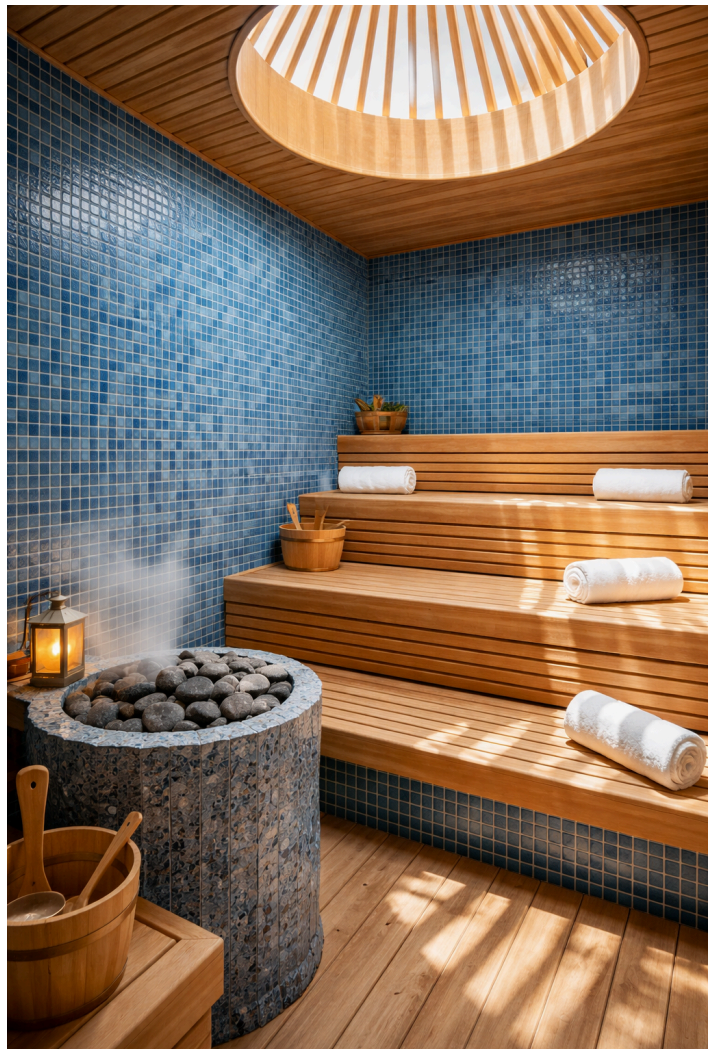

Product

Seed Size : 36x36x4mm
Sheet Size : 304x304x4mm

Shts/ctn : 22 pcs
Shts/M² : 11 pcs
M² /ctn : 2.0m²
Kg/ctn : 18.2Kg