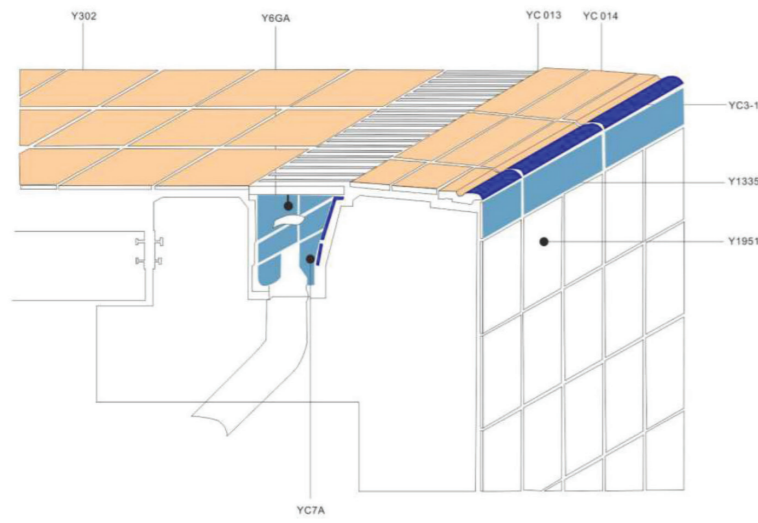

WZ-YC3A-A

GRIP TILE

Size: 240x115mm

YG6B

YG6C

YC012 Groove Tile

YC014 Groove Tile

YC3-1 Grip Tile

EXTERNAL COVE
Size: 240x45x11mm

INTERNAL COVE
Size: 240x55x11mm

Name	Pictures	Size	Instruction
Pool Tiles			Installed at pool's walls and floor
			Anti-slip (wall tiles)
Groove Tiles			Installed at surrounding pool area where anti-slip is required
Grip Tiles			Installed around the edge of the pool, for easy grip purpose
Gutter Tiles			To be installed at pool gutter walls
Corner Tiles			To be installed in gutter or swimming pool corner