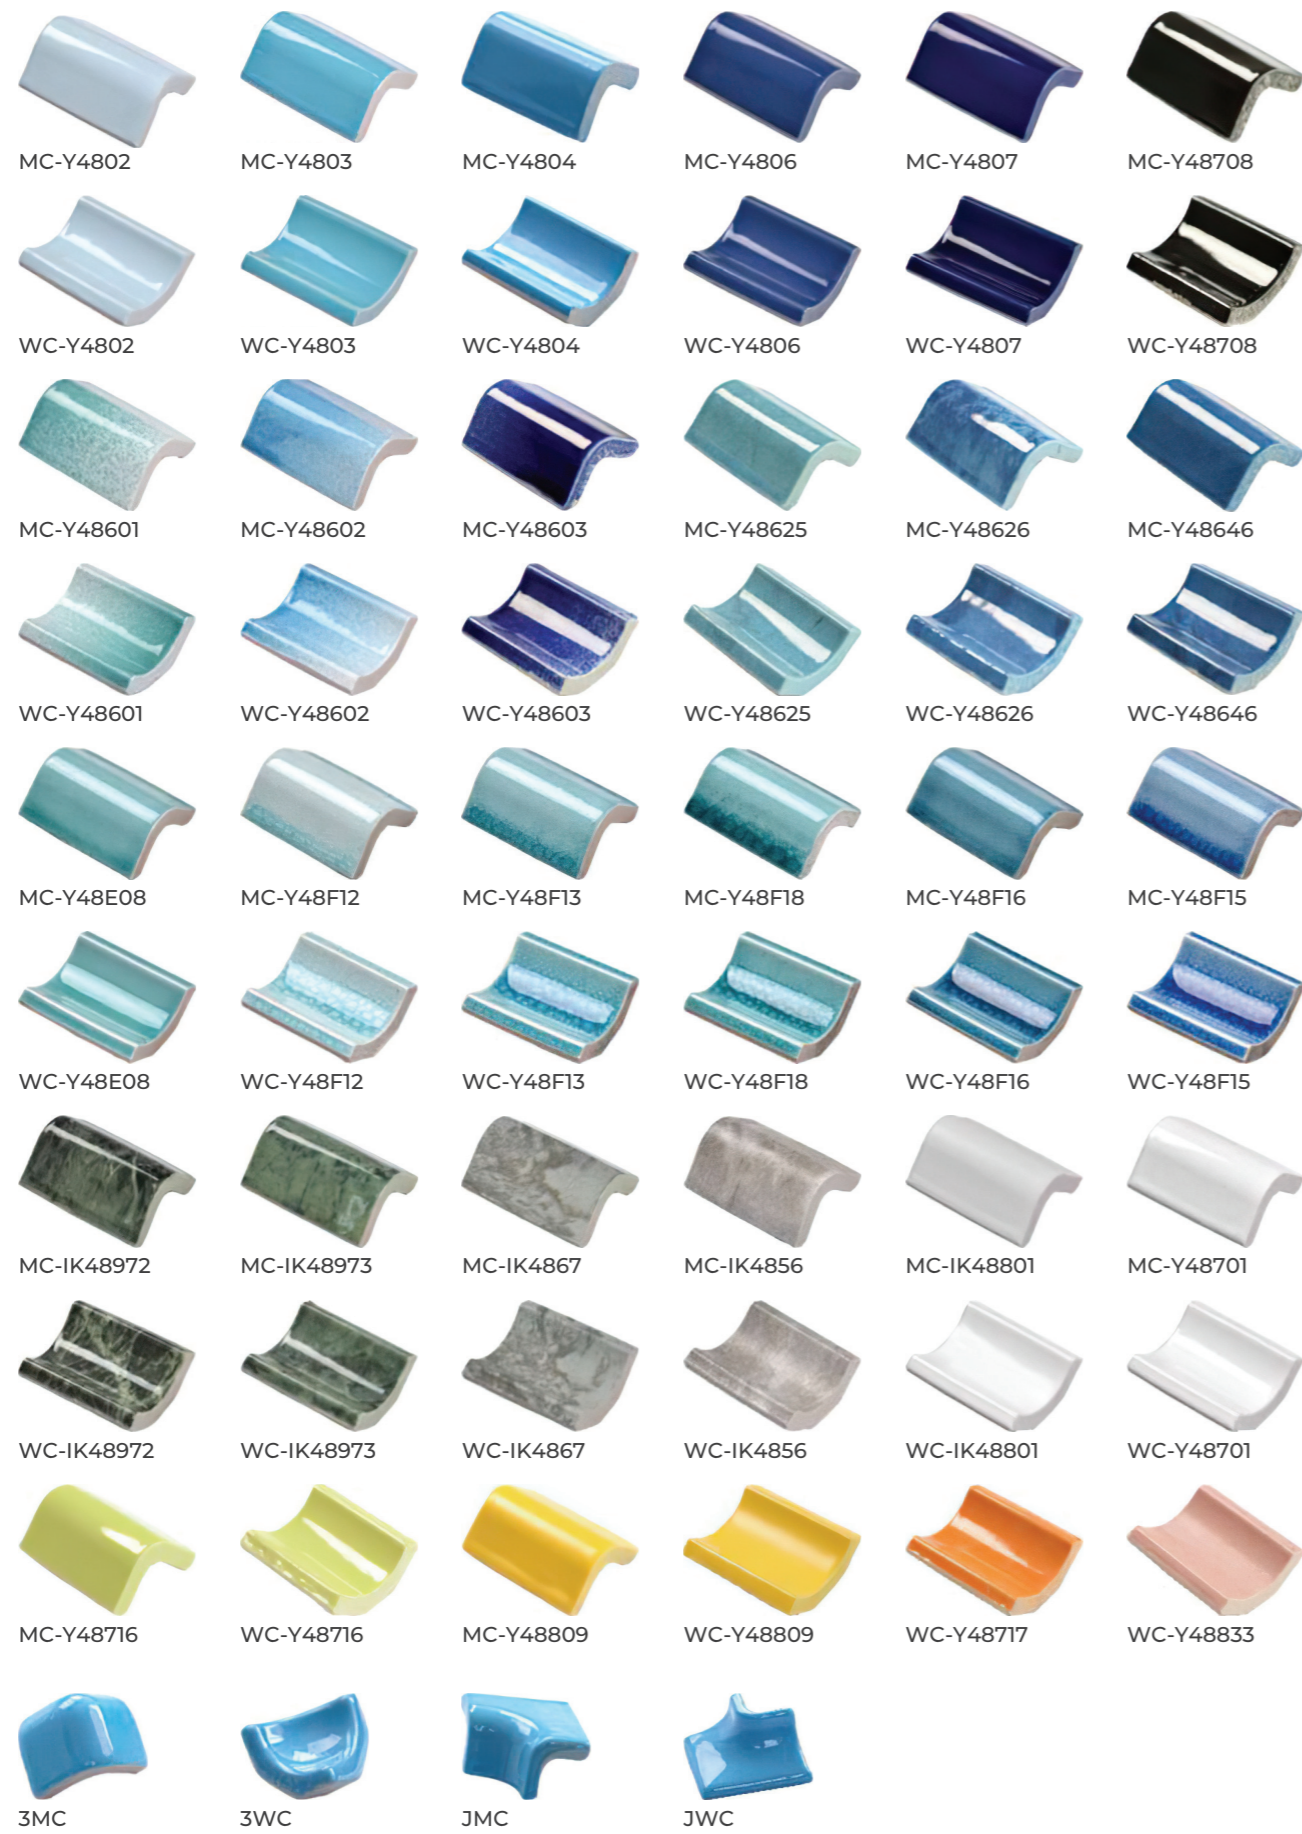

Interior Floor

Interior Wall

Bathroom Floor

Bathroom Wall

Swimming Pool

25 Size: 40x48x6mm

Size: 40x97x6mm

MONTILE® 26