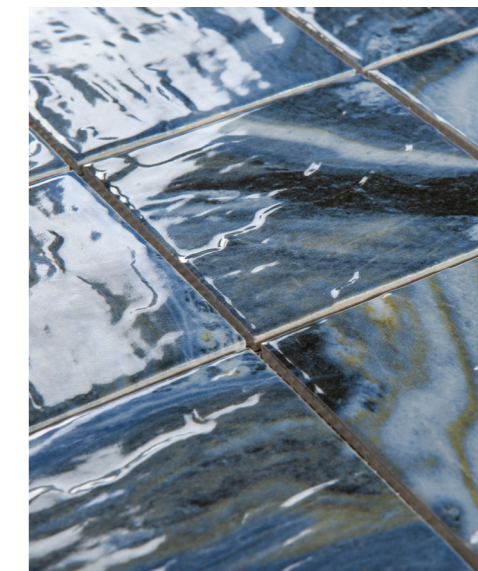

V4

Bla 0.5-3%

Exterior Floor

Exterior Wall

Interior Floor

Interior Wall

Bathroom Floor

Bathroom Wall

Swimming Pool