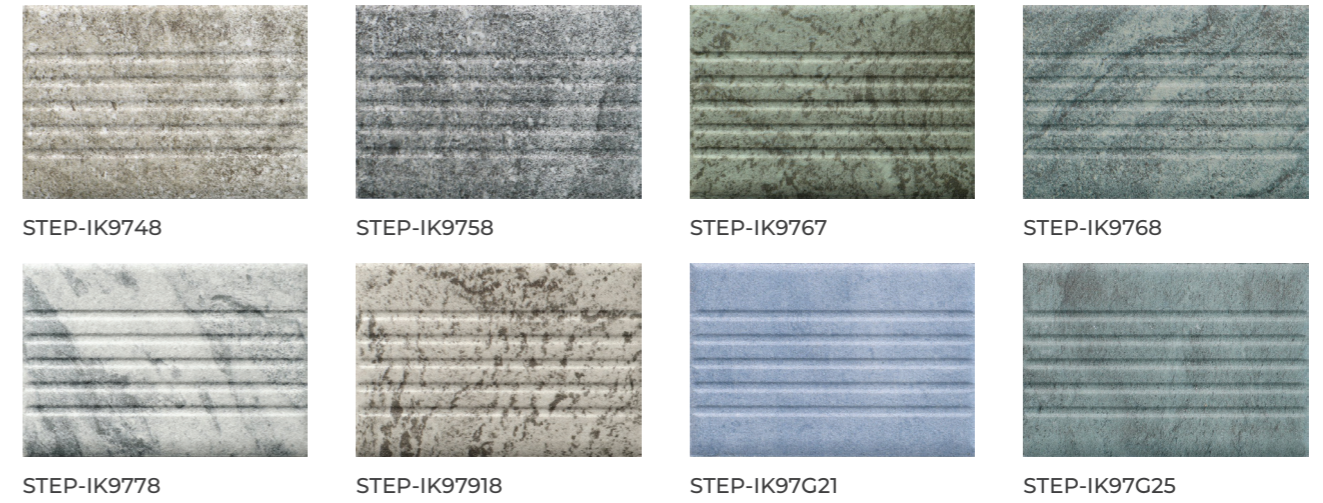

YC3A-1 Grip Tile

GRIP TILE

YCA

YCB

YCC

YC7A

YC7B

YC7C

EXTERNAL COVE
Size: 240x45x11mm

INTERNAL COVE
Size: 240x55x11mm

Name	Pictures	Size	Instruction
Pool Tiles			Installed at pool's walls and floor
			Anti-slip (wall tiles)
Groove Tiles			Installed at surrounding pool area where anti-slip is required
Grip Tiles			Installed around the edge of the pool, for easy grip purpose
Gutter Tiles			To be installed at pool gutter walls
Corner Tiles			To be installed in gutter or swimming pool corner