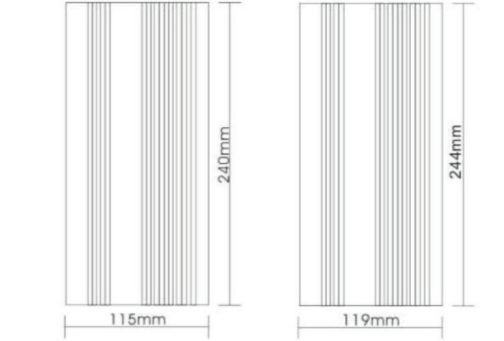

OLYMPIA POOL TILES

Size: 240x115x9mm
Pcs / Ctn: 36pcs
Pcs / m²: 36pcs
m²/ctn: 1m²
Kg/ctn: 18kg

Y1951

Y1335

Y1301

YC004

POOL TILES APPLICATION

GROOVE TILE:
Size: 240x115x9mm
Pcs / Ctn: 36pcs
Kg/ctn: 18kg

GRIP TILE:
Size: 240x115x21.7mm
Pcs / Ctn: 16pcs
Kg/ctn: 18kg

GRIP TILE

Size: 240x115mm | Thick: 21.7mm

YC3-1

Y16

Y15

YC3A-1

NZ-YC3A-A

WZ-YC3A-A

GRIP TILE

Size: 240x115mm

YG6B

YG6C

YC012 Groove Tile

YC014 Groove Tile

YC3-1 Grip Tile