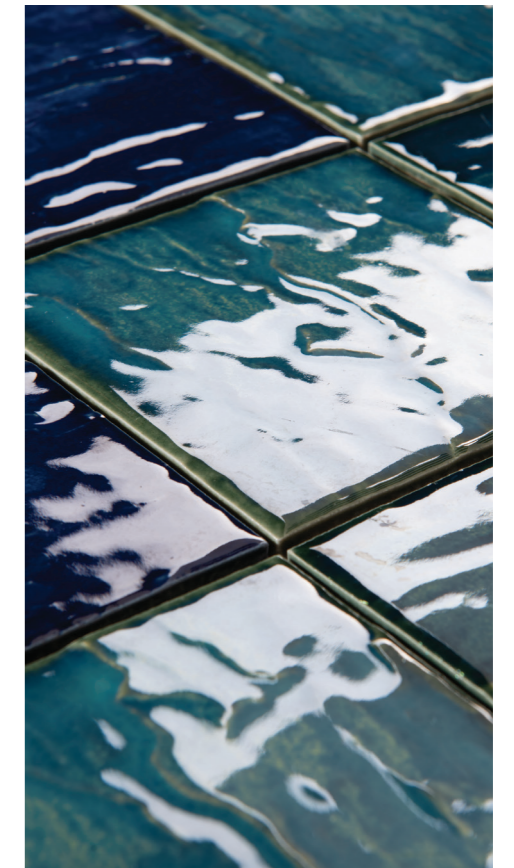

ONDA SERIES

Seed Size: 97x97x6.5mm
Sheet Size: 300x300mm
Sheet/ctn: 11sheets
Sheet/m²: 11sheets
m²/ctn: 1m²
Kg/ctn: 12kg
Setting: Mesh / Paper Mounted

V4

Bia 0.5-3%

Exterior Floor

Exterior Wall

Interior Floor

Interior Wall

Bathroom Floor

Bathroom Wall

Swimming Pool