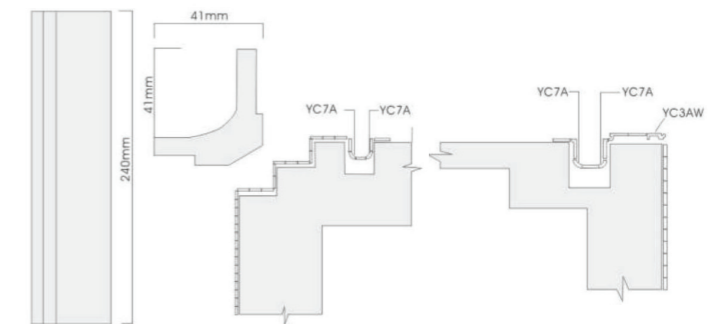

WZ-YC3A-A

GRIP TILE

Size: 240x115mm

YG6B

YG6C

YC012 Groove Tile

YC014 Groove Tile

YC3-1 Grip Tile

EXTERNAL COVE
Size: 240x45x11mm

INTERNAL COVE
Size: 240x55x11mm

Name	Pictures	Size	Instruction
Pool Tiles			Installed at pool's walls and floor
			Anti-slip (wall tiles)
Groove Tiles			Installed at surrounding pool area where anti-slip is required
Grip Tiles			Installed around the edge of the pool, for easy grip purpose
Gutter Tiles			To be installed at pool gutter walls
Corner Tiles			To be installed in gutter or swimming pool corner