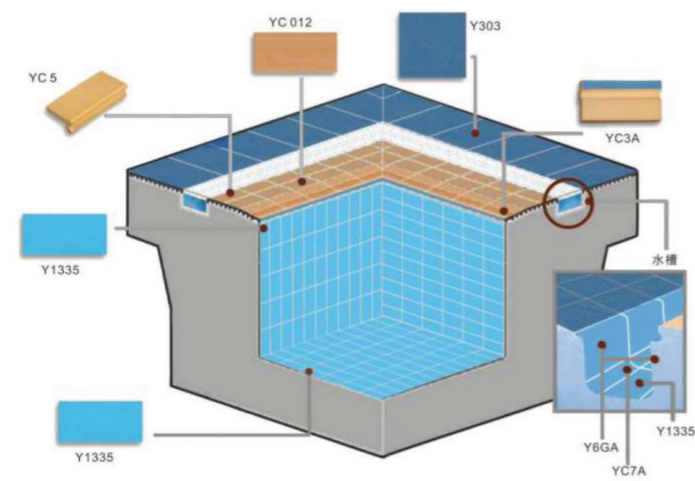

WZ-YC3A-A

GRIP TILE

Size: 240x115mm

YG6B

YG6C

YC012 Groove Tile

YC014 Groove Tile

YC3-1 Grip Tile

EXTERNAL COVE
Size: 240x45x11mm

INTERNAL COVE
Size: 240x55x11mm

Name	Pictures	Size	Instruction
Pool Tiles			Installed at pool's walls and floor
			Anti-slip (wall tiles)
Groove Tiles			Installed at surrounding pool area where anti-slip is required
Grip Tiles			Installed around the edge of the pool, for easy grip purpose
Gutter Tiles			To be installed at pool gutter walls
Corner Tiles			To be installed in gutter or swimming pool corner