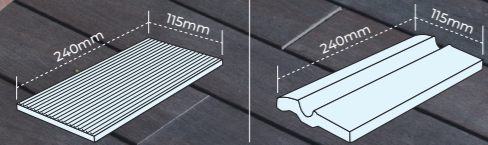

OLYMPIA POOL TILES

Size: 240x115x9mm
Pcs / Ctn: 36pcs
Pcs / m²: 36pcs
m²/ctn: 1m²
Kg/ctn: 18kg

Y1951

Y1335

Y1301

YC004

POOL TILES APPLICATION

GROOVE TILE:
Size: 240x115x9mm
Pcs / Ctn: 36pcs
Kg/ctn: 18kg

GRIP TILE:
Size: 240x115x21.7mm
Pcs / Ctn: 16pcs
Kg/ctn: 18kg

GRIP TILE

Size: 240x115mm | Thick: 21.7mm

YC3-1

Y16

Y15

YC3A-1

NZ-YC3A-A