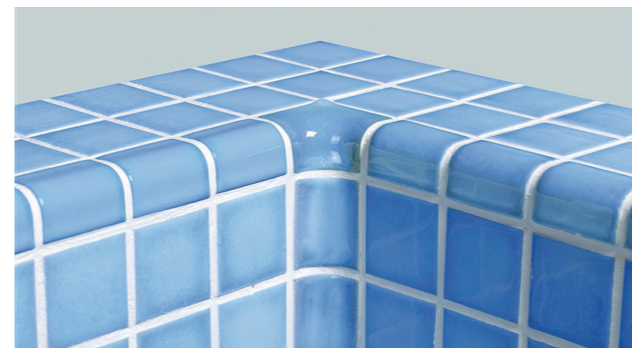

Bathroom Wall

Swimming Pool

OCEAN SERIES

Seed Size: 97x97x6.8mm
Sheet Size: 300x300mm
Sheet/ctn: 22sheets
Sheet/m²: 11sheets
m²/ctn: 2m²
Kg/ctn: 23.5kg
Setting: Mesh / Paper Mounted

ACCESSORIES SERIES

Size: 40x48x6mm
40x97x6mm