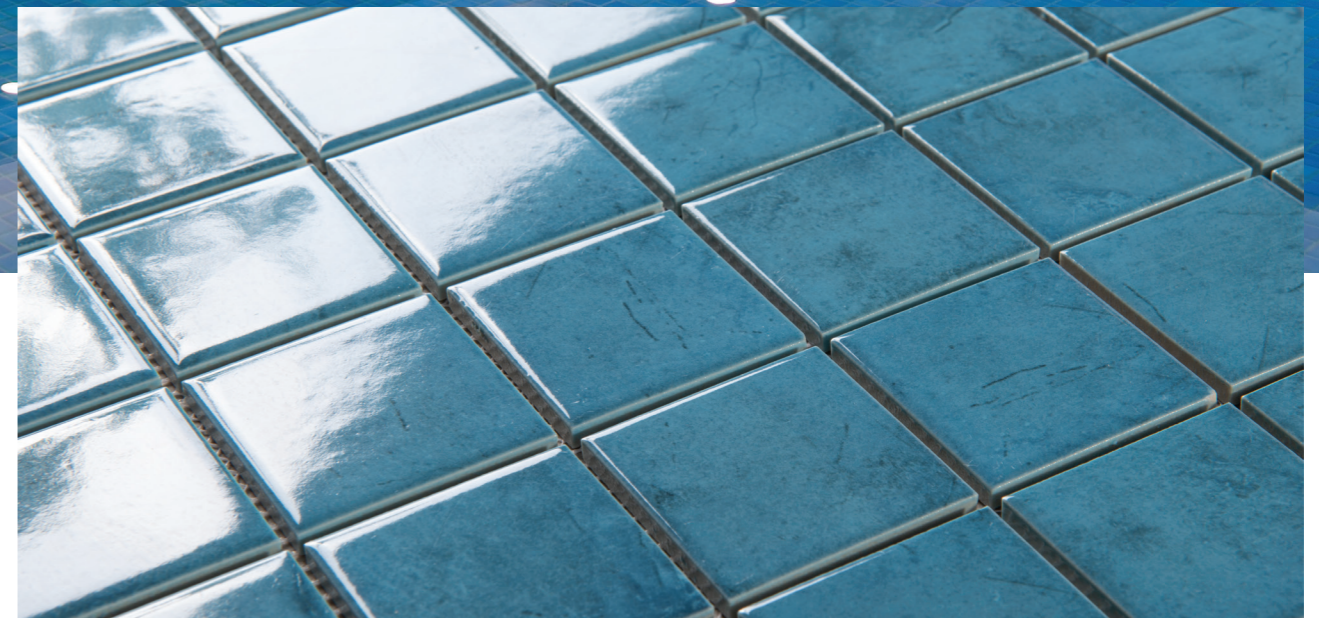

Interior Floor

Interior Wall

Bathroom Floor

Bathroom Wall

Swimming Pool

AQUALUXE SERIES

Seed Size: 48x48x6mm
Sheet Size: 306x306mm
Sheet/ctn: 22sheets
Sheet/m²: 11sheets
m²/ctn: 2.06m²
Kg/ctn: 23kg
Setting: Mesh / Paper Mounted